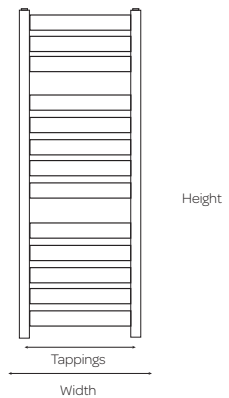

Product Code	Height (mm)	Width (mm)	Tapping Centres (mm)	Output $\Delta t60^{\circ}\text{C}$ (BTUs)	Price (£)
TOL500-1200	1200	500	445	2770	739.00
TOL600-1200	1200	600	545	3440	888.00

Straight

Product Code	Height (mm)	Width (mm)	Tapping Centres (mm)	Output $\Delta t 60^{\circ}\text{C}$ (BTUs)	Price (£)
ORL500-720	720	500	468	1556	407.00
ORL600-720	720	600	568	1682	471.00
ORL500-1200	1200	500	468	2410	606.00
ORL600-1200	1200	600	568	2564	650.00
ORL500-1500	1500	500	468	2853	736.00
ORL600-1500	1500	600	568	3022	780.00

Curved

Product Code	Height (mm)	Width (mm)	Tapping Centres (mm)	Output $\Delta t 60^{\circ}\text{C}$ (BTUs)	Price (£)
ORL500-720C	720	500	468	1556	464.00
ORL600-720C	720	600	568	1682	508.00
ORL500-1200C	1200	500	468	2140	679.00
ORL600-1200C	1200	600	568	2564	752.00
ORL500-1500C	1500	500	468	2853	805.00

Product Code	Height (mm)	Width (mm)	Tapping Centres (mm)	Output $\Delta t60^{\circ}\text{C}$ (BTUs)	Price (£)
OHI500-800P	800	500	450	2321	599.00
OHI500-1200P	1200	500	450	3480	759.00

Product Code	Height (mm)	Width (mm)	Depth (mm)	Tapping Centres (mm)	Output $\Delta t_{60^{\circ}\text{C}}$ (BTUs)	Price (£)
EWR	952	500	86	462	1201	349.00
EWR-1	1306	500	86	462	1703	394.00