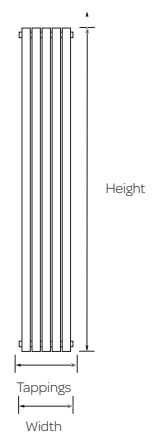

Optional

TOWEL HOLDER
ZXIDA

£243.00

Product Code	Height (mm)	Width (mm)	Tapping Centres (mm)	Output $\Delta t 60^{\circ}\text{C}$ (BTUs)	Price (£)
IDA15-0240	1500	240	200	2667	868.00
IDA15-0340	1500	340	300	3735	1214.00
IDA18-0240	1800	240	200	3200	1001.00
IDA18-0340	1800	340	300	4483	1300.00
IDA18-0440	1800	440	400	5780	1659.00

Chrome
Plated

5 5 Year
Guarantee

CROWN ⋮

Featured valves

TRADITIONAL CROSS HEAD
VALVES CHROME (PAIR)
TRAD-CROSS-ANG £29.00

Product Code	Height (mm)	Width (mm)	Tapping Centres (mm)	Output $\Delta t60^{\circ}\text{C}$ (BTUs)	Price (£)
LAS	945	675	528	638	489.00
LAS-1	945	500	356	452	469.00

Product Code	Height (mm)	Width (mm)	Tapping Centres (mm)	Output $\Delta t60^{\circ}\text{C}$ (BTUs)	Price (£)
TOL500-1200	1200	500	445	2770	739.00
TOL600-1200	1200	600	545	3440	888.00

Straight

Product Code	Height (mm)	Width (mm)	Tapping Centres (mm)	Output $\Delta t 60^{\circ}\text{C}$ (BTUs)	Price (£)
ORL500-720	720	500	468	1556	407.00
ORL600-720	720	600	568	1682	471.00
ORL500-1200	1200	500	468	2410	606.00
ORL600-1200	1200	600	568	2564	650.00
ORL500-1500	1500	500	468	2853	736.00
ORL600-1500	1500	600	568	3022	780.00

Curved

Product Code	Height (mm)	Width (mm)	Tapping Centres (mm)	Output $\Delta t 60^{\circ}\text{C}$ (BTUs)	Price (£)
ORL500-720C	720	500	468	1556	464.00
ORL600-720C	720	600	568	1682	508.00
ORL500-1200C	1200	500	468	2140	679.00
ORL600-1200C	1200	600	568	2564	752.00
ORL500-1500C	1500	500	468	2853	805.00