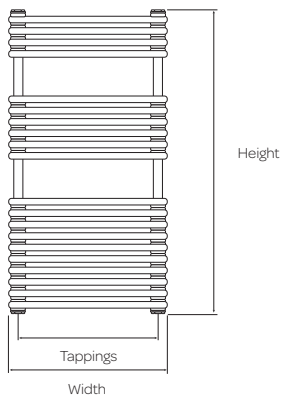

Denver

ANTHRACITE

Product Code	Height (mm)	Width (mm)	Tapping Centres (mm)	Output $\Delta t 60^{\circ}\text{C}$ (BTUs)	Price (£)
DEN500-600A	500	600	400	1844	299.00
DEN500-1000A	500	1000	800	2620	399.00

5 5 Year
Guarantee

KOLUMN 

Kolumn

WHITE

Product Code	Height (mm)	Width (mm)	Tapping Centres (mm)	Output $\Delta t60^{\circ}\text{C}$ (BTUs)	Price (£)
KOL832-500WT	832	500	425	2186	359.00
KOL1140-500WT	1140	500	425	3295	469.00

Kolumn

ANTHRACITE

Product Code	Height (mm)	Width (mm)	Tapping Centres (mm)	Output $\Delta t60^{\circ}\text{C}$ (BTUs)	Price (£)
KOL832-500A	832	500	425	2186	359.00
KOL1140-500A	1140	500	425	3295	469.00

Product Code	Height (mm)	Width (mm)	Tapping Centres (mm)	Output $\Delta t60^{\circ}\text{C}$ (BTUs)	Price (£)
OAK	916	500	300	1411	359.00
OAK-1	1176	500	300	1820	399.00