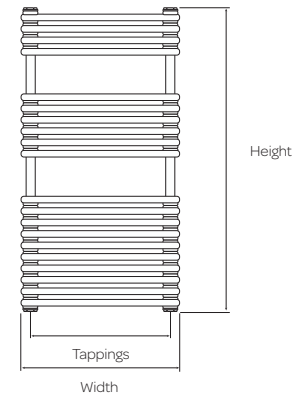

Denver

ANTHRACITE

Product Code	Height (mm)	Width (mm)	Tapping Centres (mm)	Output $\Delta t 60^{\circ}\text{C}$ (BTUs)	Price (£)
DEN500-600A	500	600	400	1844	299.00
DEN500-1000A	500	1000	800	2620	399.00

5 5 Year
Guarantee

KOLUMN 

Kolumn

WHITE

Product Code	Height (mm)	Width (mm)	Tapping Centres (mm)	Output $\Delta t60^{\circ}\text{C}$ (BTUs)	Price (£)
KOL832-500WT	832	500	425	2186	359.00
KOL1140-500WT	1140	500	425	3295	469.00

Kolumn

ANTHRACITE

Product Code	Height (mm)	Width (mm)	Tapping Centres (mm)	Output $\Delta t60^{\circ}\text{C}$ (BTUs)	Price (£)
KOL832-500A	832	500	425	2186	359.00
KOL1140-500A	1140	500	425	3295	469.00

Product Code	Height (mm)	Width (mm)	Tapping Centres (mm)	Output $\Delta t60^{\circ}\text{C}$ (BTUs)	Price (£)
OAK	916	500	300	1411	359.00
OAK-1	1176	500	300	1820	399.00