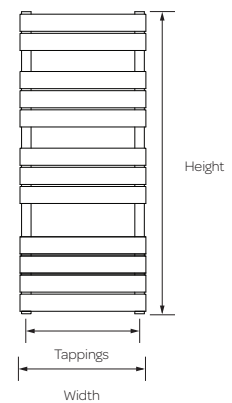

Product Code	Height (mm)	Width (mm)	Tapping Centres (mm)	Output $\Delta t60^{\circ}\text{C}$ (BTUs)	Price (£)
ATL500-1200A	1185	500	440	2490	439.00

Chrome
Plated

5 5 Year
Guarantee

MEMPHIS ⋮

Product Code	Height (mm)	Width (mm)	Depth (mm)	Tapping Centres (mm)	Output $\Delta t 60^{\circ}\text{C}$ (BTUs)	Price (£)
MEM500-1200	1200	500	65	450	2079	428.00
MEM600-1200	1200	600	65	550	2390	472.00