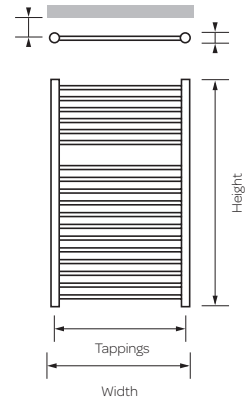

Product Code	Height (mm)	Width (mm)	Tapping Centres (mm)	Output $\Delta t60^{\circ}\text{C}$ (BTUs)	Price (£)
TOL500-1200	1200	500	445	2770	739.00
TOL600-1200	1200	600	545	3440	888.00

Straight

Product Code	Height (mm)	Width (mm)	Tapping Centres (mm)	Output $\Delta t 60^{\circ}\text{C}$ (BTUs)	Price (£)
ORL500-720	720	500	468	1556	407.00
ORL600-720	720	600	568	1682	471.00
ORL500-1200	1200	500	468	2410	606.00
ORL600-1200	1200	600	568	2564	650.00
ORL500-1500	1500	500	468	2853	736.00
ORL600-1500	1500	600	568	3022	780.00

Curved

Product Code	Height (mm)	Width (mm)	Tapping Centres (mm)	Output $\Delta t 60^{\circ}\text{C}$ (BTUs)	Price (£)
ORL500-720C	720	500	468	1556	464.00
ORL600-720C	720	600	568	1682	508.00
ORL500-1200C	1200	500	468	2140	679.00
ORL600-1200C	1200	600	568	2564	752.00
ORL500-1500C	1500	500	468	2853	805.00

Product Code	Height (mm)	Width (mm)	Tapping Centres (mm)	Output $\Delta t60^{\circ}\text{C}$ (BTUs)	Price (£)
OHI500-800P	800	500	450	2321	599.00
OHI500-1200P	1200	500	450	3480	759.00

Product Code	Height (mm)	Width (mm)	Depth (mm)	Tapping Centres (mm)	Output $\Delta t_{60^{\circ}\text{C}}$ (BTUs)	Price (£)
EWR	952	500	86	462	1201	349.00
EWR-1	1306	500	86	462	1703	394.00