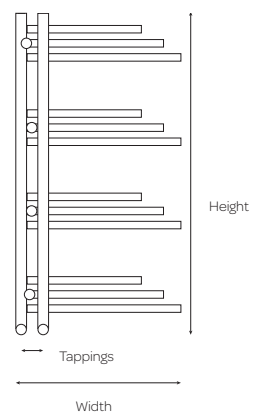

Product Code	Height (mm)	Width (mm)	Tapping Centres (mm)	Output $\Delta t60^{\circ}\text{C}$ (BTUs)	Price (£)
OHI500-800P	800	500	450	2321	599.00
OHI500-1200P	1200	500	450	3480	759.00

Product Code	Height (mm)	Width (mm)	Depth (mm)	Tapping Centres (mm)	Output $\Delta t_{60^{\circ}\text{C}}$ (BTUs)	Price (£)
EWR	952	500	86	462	1201	349.00
EWR-1	1306	500	86	462	1703	394.00

Oregon
CHROME PLATED

Product Code	Width (mm)	Height (mm)	Output $\Delta t60^{\circ}\text{C}$	Price
ORE500-1200C	500	1180	1652 BTU	£449.00

Oregon
ANTHRACITE COLOUR • MATT FINISH

Product Code	Width (mm)	Height (mm)	Output $\Delta t60^{\circ}\text{C}$	Price
ORE500-1200A	500	1180	2140 BTU	£449.00

5 Year Guarantee

New York

CHROME

Product Code	Height (mm)	Width (mm)	Tapping Centres (mm)	Output $\Delta t60^{\circ}\text{C}$ (BTUs)	Price (£)
JFK	906	500	100	1198	379.00

5 5 Year
Guarantee

VENETIAN ⋮

Venetian
ANTHRACITE