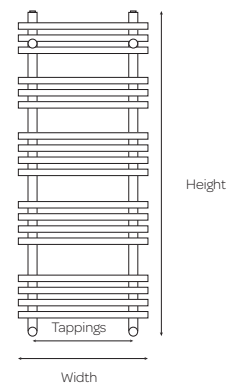

Denver

ANTHRACITE

Product Code	Height (mm)	Width (mm)	Tapping Centres (mm)	Output $\Delta t 60^{\circ}\text{C}$ (BTUs)	Price (£)
DEN500-600A	500	600	400	1844	299.00
DEN500-1000A	500	1000	800	2620	399.00

5 5 Year
Guarantee

KOLUMN 

Kolumn

WHITE

Product Code	Height (mm)	Width (mm)	Tapping Centres (mm)	Output $\Delta t60^{\circ}\text{C}$ (BTUs)	Price (£)
KOL832-500WT	832	500	425	2186	359.00
KOL1140-500WT	1140	500	425	3295	469.00

Kolumn

ANTHRACITE

Product Code	Height (mm)	Width (mm)	Tapping Centres (mm)	Output $\Delta t60^{\circ}\text{C}$ (BTUs)	Price (£)
KOL832-500A	832	500	425	2186	359.00
KOL1140-500A	1140	500	425	3295	469.00

Product Code	Height (mm)	Width (mm)	Tapping Centres (mm)	Output $\Delta t60^{\circ}\text{C}$ (BTUs)	Price (£)
OAK	916	500	300	1411	359.00
OAK-1	1176	500	300	1820	399.00