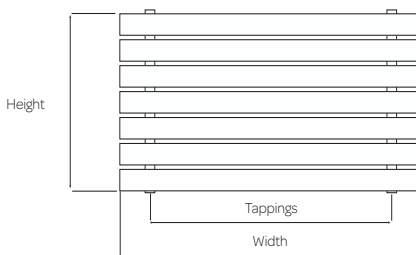

DENVER

5 5 Year Guarantee

Denver

WHITE

Product Code	Height (mm)	Width (mm)	Tapping Centres (mm)	Output $\Delta t 60^{\circ}\text{C}$ (BTUs)	Price (£)
DEN500-600WT	500	600	400	1844	299.00
DEN500-1000WT	500	1000	800	2620	399.00

Denver

ANTHRACITE

Product Code	Height (mm)	Width (mm)	Tapping Centres (mm)	Output $\Delta t 60^{\circ}\text{C}$ (BTUs)	Price (£)
DEN500-600A	500	600	400	1844	299.00
DEN500-1000A	500	1000	800	2620	399.00