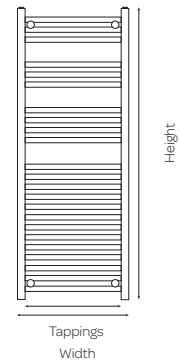

Straight 22mm

Product Code	Width (mm)	Height (mm)	Output $\Delta t60^{\circ}\text{C}$	Price
STR308	300	800	1364	£156.00
STR408	400	800	1567	£159.00
STR508	500	800	1856	£164.00
STR608	600	800	2151	£169.00
STR310	300	1000	1626	£166.00
STR410	400	1000	1868	£170.00
STR510	500	1000	2194	£177.00
STR610	600	1000	2538	£180.00
STR312	300	1200	1978	£190.00
STR412	400	1200	2274	£195.00
STR512	500	1200	2680	£203.00
STR612	600	1200	3109	£209.00
STR316	300	1600	2614	£224.00
STR416	400	1600	3006	£230.00
STR516	500	1600	3540	£240.00
STR616	600	1600	4105	£247.00
STR518	500	1800	4069	£301.00
STR618	600	1800	4720	£314.00

Curved 22mm

Product Code	Width (mm)	Height (mm)	Output $\Delta t60^{\circ}\text{C}$	Price
CTR308	300	800	1364	£159.00
CTR408	400	800	1567	£163.00
CTR508	500	800	1856	£168.00
CTR608	600	800	2151	£173.00
CTR310	300	1000	1626	£171.00
CTR410	400	1000	1868	£175.00
CTR510	500	1000	2194	£182.00
CTR610	600	1000	2538	£186.00
CTR312	300	1200	1978	£195.00
CTR412	400	1200	2274	£200.00
CTR512	500	1200	2680	£209.00
CTR612	600	1200	3109	£215.00
CTR316	300	1600	2614	£230.00
CTR416	400	1600	3006	£234.00
CTR516	500	1600	3540	£244.00
CTR616	600	1600	4105	£251.00
CTR518	500	1800	4069	£309.00
CTR618	600	1800	4720	£324.00

Chrome Plated

5 Year Guarantee

Electric Towel Rail – On/Off

Product Code	Height (mm)	Width (mm)	Tapping Centres (mm)	Element Power (W)	Price (£)
Straight					
ESTR508C	800	500	455	150	225.00
ESTR510C	1000	500	455	200	259.00
ESTR512C	1200	500	455	300	293.00
Curved					
ECTR508C	800	500	455	150	232.00
ECTR510C	1000	500	455	200	266.00
ECTR512C	1200	500	455	300	299.00