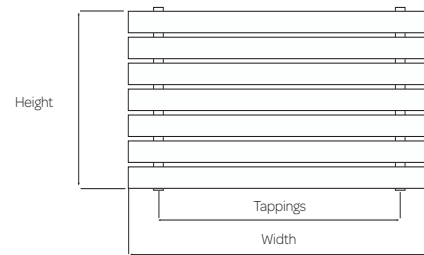

Denver

ANTHRACITE

Product Code	Height (mm)	Width (mm)	Tapping Centres (mm)	Output $\Delta t 60^{\circ}\text{C}$ (BTUs)	Price (£)
DEN500-600A	500	600	400	1844	299.00
DEN500-1000A	500	1000	800	2620	399.00