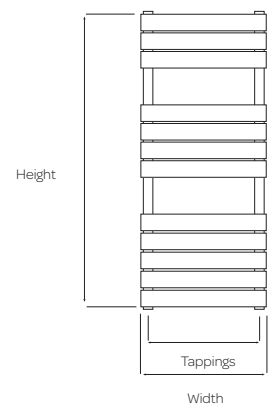

Brushed Brass

5 Year Guarantee

MALIBU

Product Code	Height (mm)	Width (mm)	Tapping Centres (mm)	Output $\Delta t60^{\circ}\text{C}$ (BTUs)	Price (£)
MAL1200-500BB	1200	500	450	1889	£659.00