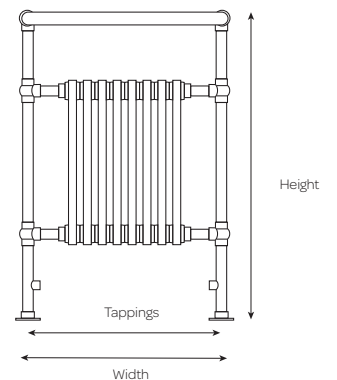

Chrome
Plated

5 5 Year
Guarantee

CROWN ⋮

Featured valves

TRADITIONAL CROSS HEAD
VALVES CHROME (PAIR)
TRAD-CROSS-ANG £29.00

Product Code	Height (mm)	Width (mm)	Tapping Centres (mm)	Output $\Delta t60^{\circ}\text{C}$ (BTUs)	Price (£)
LAS	945	675	528	638	489.00
LAS-1	945	500	356	452	469.00

Product Code	Height (mm)	Width (mm)	Tapping Centres (mm)	Output $\Delta t60^{\circ}\text{C}$ (BTUs)	Price (£)
TOL500-1200	1200	500	445	2770	739.00
TOL600-1200	1200	600	545	3440	888.00

Straight

Product Code	Height (mm)	Width (mm)	Tapping Centres (mm)	Output $\Delta t 60^{\circ}\text{C}$ (BTUs)	Price (£)
ORL500-720	720	500	468	1556	407.00
ORL600-720	720	600	568	1682	471.00
ORL500-1200	1200	500	468	2410	606.00
ORL600-1200	1200	600	568	2564	650.00
ORL500-1500	1500	500	468	2853	736.00
ORL600-1500	1500	600	568	3022	780.00