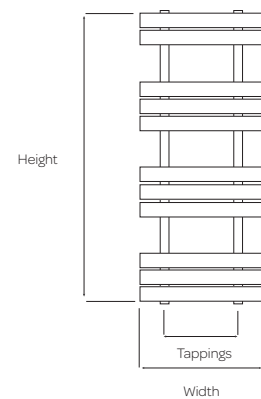

Kolumn

ANTHRACITE

Product Code	Height (mm)	Width (mm)	Tapping Centres (mm)	Output $\Delta t60^{\circ}\text{C}$ (BTUs)	Price (£)
KOL832-500A	832	500	425	2186	359.00
KOL1140-500A	1140	500	425	3295	469.00

Product Code	Height (mm)	Width (mm)	Tapping Centres (mm)	Output $\Delta t60^{\circ}\text{C}$ (BTUs)	Price (£)
OAK	916	500	300	1411	359.00
OAK-1	1176	500	300	1820	399.00

Brushed Brass

5 Year Guarantee

MALIBU

Product Code	Height (mm)	Width (mm)	Tapping Centres (mm)	Output $\Delta t60^{\circ}\text{C}$ (BTUs)	Price (£)
MAL1200-500BB	1200	500	450	1889	£659.00

Tampa
ANTHRACITE

Product Code	Height (mm)	Width (mm)	Tapping Centres (mm)	Output $\Delta t60^{\circ}\text{C}$ (BTUs)	Price (£)
TAM850-500A	850	500	300	2047	£329.00
TAM1200-500A	1200	500	300	2833	£399.00

Texas
ANTHRACITE