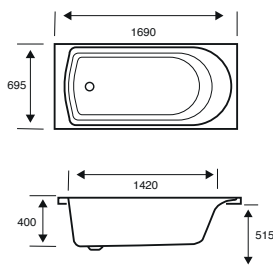

Arc Single Ended

1700 X 700 X 515

CAPACITY 172 LITRES

WITH TWIN HAND GRIPS

BATH SIZE	CODE	PRICE	CODE	PRICE
1700 X 700 5MM	02013	£545.00	02013T	£605.00
1700 X 700 CARRONITE	02014	£934.00	02014T	£995.00
PANELS		CODE	PRICE	
1700 X 515 FRONT PANEL	02320	£202.00		
700 X 515 END PANEL	02285	£161.00		
1700 X 515 CARRONITE FRONT PANEL	02321	£291.00		
700 X 515 CARRONITE END PANEL	02271	£213.00