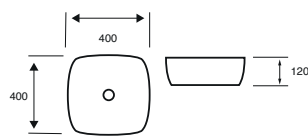

ISLAND 400MM