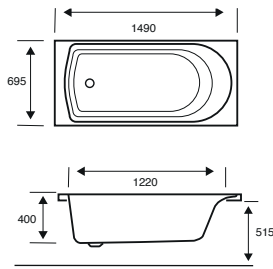

Arc Single Ended

1500 X 700 X 515

CAPACITY 150 LITRES

WITH TWIN HAND GRIPS

BATH SIZE	CODE	PRICE		
1500 X 700 5MM	02443	£545.00	02443T	£605.00
1500 X 700 CARRONITE	02444	£934.00	02444T	£995.00
PANELS		CODE	PRICE	
1500 X 515 FRONT PANEL	02315	£202.00		
700 X 515 END PANEL	02285	£161.00		
1500 X 515 CARRONITE FRONT PANEL	02314	£291.00		
700 X 515 CARRONITE END PANEL	02271	£213.00