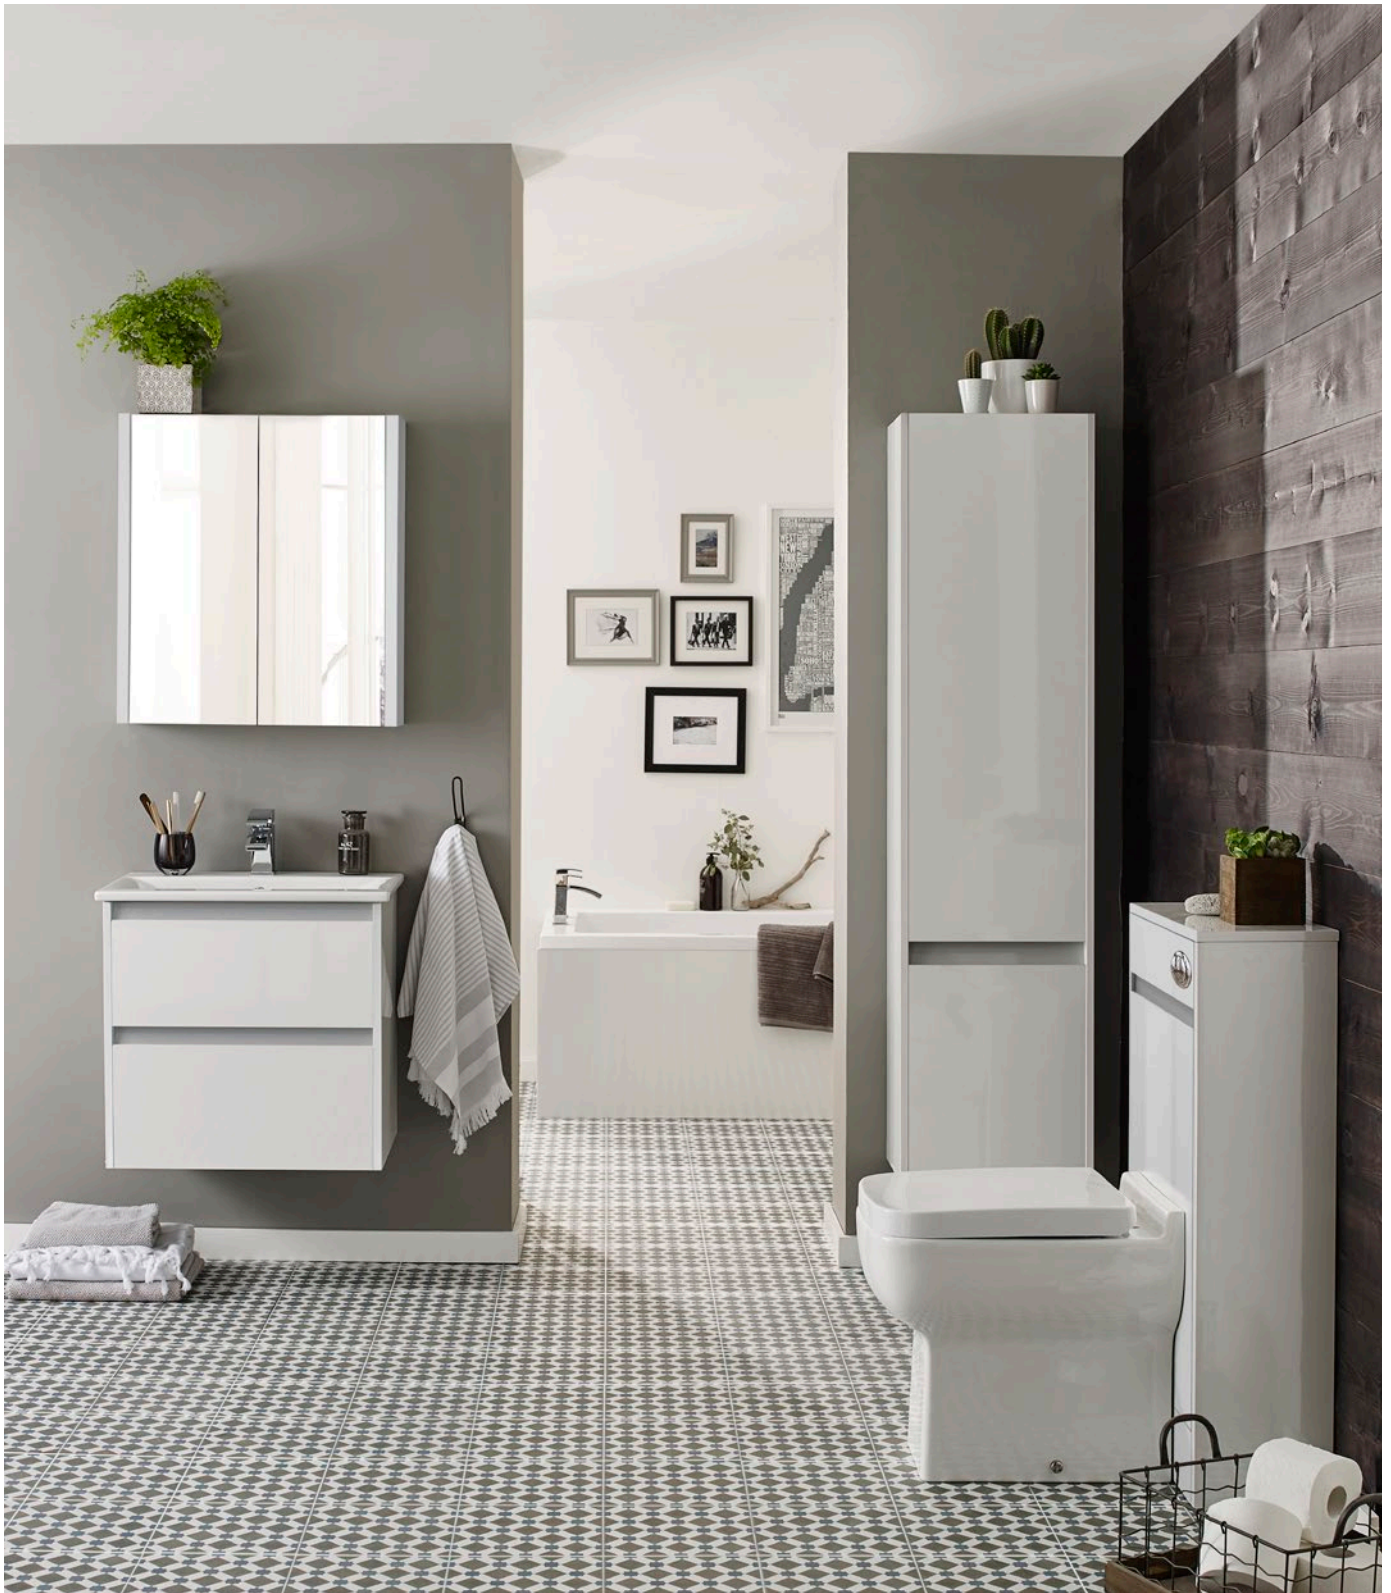

BRUSHED BRASS

**HAN097-BB**

**£21.00**

**PLEASE CHOOSE HANDLE OPTION.  
UNITS ARE SUPPLIED PRE-DRILLED  
WITHOUT HANDLE.**

FOR FEATURED PAN SEE PAGE 96

500MM MIRROR CABINET - WHITE GLOSS  
H 650 X W 500 X D 120  
**FUR116PU** **£242.00**