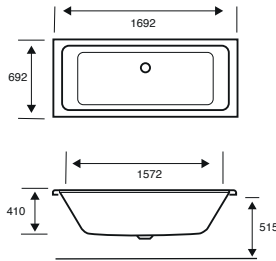

Quantum Double Ended

1700 X 700 X 515

CAPACITY 165 LITRES

BATH SIZE	CODE	PRICE
1700 X 700 5MM	02159	£579.00
1700 X 700 CARRONITE	02160	£980.00
PANELS	CODE	PRICE
1700 X 515 FRONT PANEL	02320	£202.00
700 X 515 END PANEL	02285	£161.00
1700 X 515 CARRONITE FRONT PANEL	02321	£291.00
700 X 515 CARRONITE END PANEL	02271	£213.00

Quantum Double Ended

1700 X 750 X 540

CAPACITY 190 LITRES

BATH SIZE	CODE	PRICE
1700 X 750 5MM	02157	£711.00
1700 X 750 CARRONITE	02158	£1107.00
PANELS	CODE	PRICE
1700 X 540 FRONT PANEL	02318	£227.00
750 X 540 END PANEL	02289	£161.00
1700 X 540 CARRONITE FRONT PANEL	02319	£305.00
750 X 540 CARRONITE END PANEL	02275	£213.00

Quantum Double Ended

1700 X 800 X 540

CAPACITY 190 LITRES

BATH SIZE	CODE	PRICE
1700 X 800 5MM	02392	£787.00
1700 X 800 CARRONITE	02393	£1,149.00
PANELS	CODE	PRICE
1700 X 540 FRONT PANEL	02318	£227.00
800 X 540 END PANEL	02291	£161.00
1700 X 540 CARRONITE FRONT PANEL	02319	£305.00
800 X 540 CARRONITE END PANEL	02277	£213.00