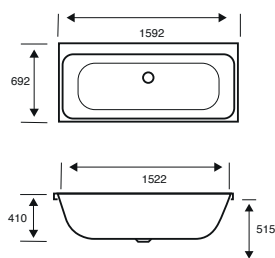

Profile Double Ended

1600 X 700 X 515

CAPACITY 188 LITRES

BATH SIZE	CODE	PRICE
1600 X 700 5MM	02199	£664.00
1600 X 700 CARRONITE	02200	£1,104.00
PANELS	CODE	PRICE
1600 X 515 FRONT PANEL	02316	£202.00
700 X 515 END PANEL	02285	£161.00
1600 X 515 CARRONITE FRONT PANEL	02317	£291.00
700 X 515 CARRONITE END PANEL	02271	£213.00

Profile Double Ended

1600 X 800 X 540

CAPACITY 215 LITRES

BATH SIZE	CODE	PRICE
1600 X 800 5MM	02589	£820.00
1600 X 800 CARRONITE	02590	£1,283.00
PANELS	CODE	PRICE
1600 X 540 FRONT PANEL	02281	£227.00
800 X 540 END PANEL	02291	£161.00
1600 X 540 CARRONITE FRONT PANEL	02267	£305.00
800 X 540 CARRONITE END PANEL	02277	£213.00

Profile Double Ended

1650 X 700 X 515

CAPACITY 196 LITRES

BATH SIZE	CODE	PRICE
1650 X 700 5MM	02521	£664.00
1650 X 700 CARRONITE	02522	£1,104.00
PANELS	CODE	PRICE
1650 X 515 FRONT PANEL	02282	£202.00
700 X 515 END PANEL	02285	£161.00
1650 X 515 CARRONITE FRONT PANEL	02268	£291.00
700 X 515 CARRONITE END PANEL	02271	£213.00

Profile Double Ended

1700 X 700 X 515

CAPACITY 205 LITRES

BATH SIZE	CODE	PRICE
1700 X 700 5MM	02191	£664.00
1700 X 700 CARRONITE	02192	£1,104.00
PANELS	CODE	PRICE
1700 X 515 FRONT PANEL	02320	£202.00
700 X 515 END PANEL	02285	£161.00
1700 X 515 CARRONITE FRONT PANEL	02321	£291.00
700 X 515 CARRONITE END PANEL	02271	£213.00