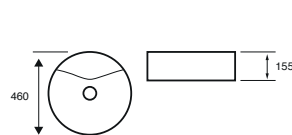

KARLO 460MM