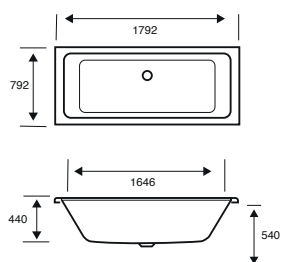

QUANTUM DE

Quantum Double Ended

1800 X 800 X 540

CAPACITY 230 LITRES

BATH SIZE	CODE	PRICE
1800 X 800 5MM	02161	£852.00
1800 X 800 CARRONITE	02162	£1,237.00
PANELS	CODE	PRICE
1800 X 540 FRONT PANEL	02322	£240.00
800 X 540 END PANEL	02291	£161.00
1800 X 540 CARRONITE FRONT PANEL	02323	£318.00
800 X 540 CARRONITE END PANEL	02277	£213.00

Quantum Double Ended

1900 X 900 X 570

CAPACITY 350 LITRES

BATH SIZE	CODE	PRICE
1900 X 900 5MM	02163	£1,313.00
1900 X 900 CARRONITE	02164	£1,905.00
PANELS	CODE	PRICE
1900 X 570 FRONT PANEL	02284	£240.00
900 X 570 END PANEL	02294	£178.00
1900 X 570 CARRONITE FRONT PANEL	02270	£318.00
900 X 570 CARRONITE END PANEL	02279	£232.00