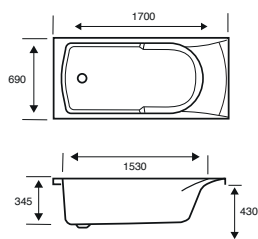

Axis

1700 X 700 X 430 CAPACITY 145 LITRES

WITH TWIN HAND GRIPS

BATH SIZE	CODE	PRICE	CODE	PRICE
1700 X 700 5MM	02037	£579.00	02037T	£627.00
1700 X 700 CARRONITE	02038	£977.00	02038T	£1,025.00
PANELS		CODE	PRICE	
1700 X 430 FRONT PANEL	02256	£202.00		
700 X 430 END PANEL	02258	£161.00		
1700 X 430 CARRONITE FRONT PANEL	02257	£291.00		
700 X 430 CARRONITE END PANEL	02259	£213.00