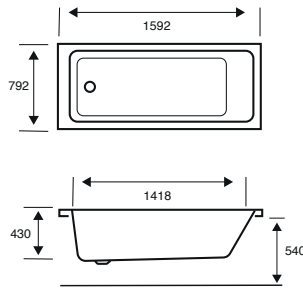

QUANTUM SE

Quantum Single Ended

1600 X 800 X 540

CAPACITY 247 LITRES

BATH SIZE	CODE	PRICE
1600 X 800 5MM	02145	£787.00
1600 X 800 CARRONITE	02146	£1,149.00
PANELS	CODE	PRICE
1600 X 540 FRONT PANEL	02281	£227.00
800 X 540 END PANEL	02291	£161.00
1600 X 540 CARRONITE FRONT PANEL	02267	£305.00
800 X 540 CARRONITE END PANEL	02277	£213.00

Quantum Single Ended

1650 X 700 X 515

CAPACITY 216 LITRES

BATH SIZE	CODE	PRICE
1650 X 700 5MM	02633	£579.00
1650 X 700 CARRONITE	02634	£980.00
PANELS	CODE	PRICE
1650 X 515 FRONT PANEL	02282	£202.00
700 X 515 END PANEL	02285	£161.00
1650 X 515 CARRONITE FRONT PANEL	02268	£291.00
700 X 515 CARRONITE END PANEL	02271	£213.00

Quantum Single Ended

1700 X 700 X 515

CAPACITY 228 LITRES

BATH SIZE	CODE	PRICE
1700 X 700 5MM	02151	£579.00
1700 X 700 CARRONITE	02152	£980.00
PANELS	CODE	PRICE
1700 X 515 FRONT PANEL	02320	£202.00
700 X 515 END PANEL	02285	£161.00
1700 X 515 CARRONITE FRONT PANEL	02321	£291.00
700 X 515 CARRONITE END PANEL	02271	£213.00