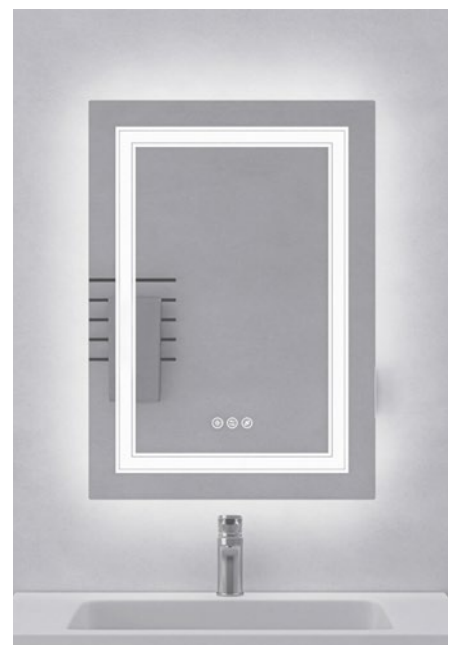

Scope

700X500MM BLUETOOTH LED MIRROR

- DIMMER FUNCTION
- ANTI-FOG DEMISTER
- 3 TONE AMBIENT LIGHTING
- BLUETOOTH INTEGRATED SPEAKERS
- CHARGING SOCKET FOR TOOTHBRUSH

LANDSCAPE

SC5070L

£629.00

PORTRAIT

SC5070P

£629.00