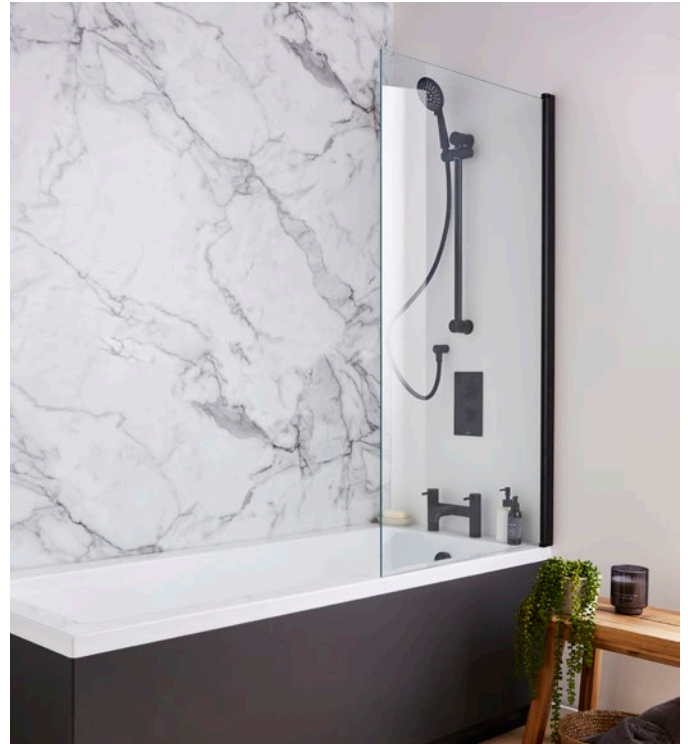

Nero
STRAIGHT SCREEN, SQUARE EDGE
1400 X 780MM - 6MM GLASS
NER-SSS

£161.00