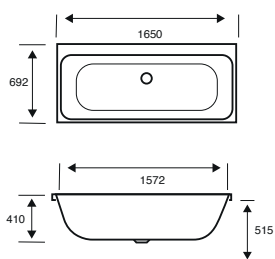

Profile Double Ended

1600 X 700 X 515

CAPACITY 188 LITRES

BATH SIZE	CODE	PRICE
1600 X 700 5MM	02199	£664.00
1600 X 700 CARRONITE	02200	£1,104.00
PANELS	CODE	PRICE
1600 X 515 FRONT PANEL	02316	£202.00
700 X 515 END PANEL	02285	£161.00
1600 X 515 CARRONITE FRONT PANEL	02317	£291.00
700 X 515 CARRONITE END PANEL	02271	£213.00

Profile Double Ended

1600 X 800 X 540

CAPACITY 215 LITRES

BATH SIZE	CODE	PRICE
1600 X 800 5MM	02589	£820.00
1600 X 800 CARRONITE	02590	£1,283.00
PANELS	CODE	PRICE
1600 X 540 FRONT PANEL	02281	£227.00
800 X 540 END PANEL	02291	£161.00
1600 X 540 CARRONITE FRONT PANEL	02267	£305.00
800 X 540 CARRONITE END PANEL	02277	£213.00

Profile Double Ended

1650 X 700 X 515

CAPACITY 196 LITRES

BATH SIZE	CODE	PRICE
1650 X 700 5MM	02521	£664.00
1650 X 700 CARRONITE	02522	£1,104.00
PANELS	CODE	PRICE
1650 X 515 FRONT PANEL	02282	£202.00
700 X 515 END PANEL	02285	£161.00
1650 X 515 CARRONITE FRONT PANEL	02268	£291.00
700 X 515 CARRONITE END PANEL	02271	£213.00

Profile Double Ended

1700 X 700 X 515

CAPACITY 205 LITRES

BATH SIZE	CODE	PRICE
1700 X 700 5MM	02191	£664.00
1700 X 700 CARRONITE	02192	£1,104.00
PANELS	CODE	PRICE
1700 X 515 FRONT PANEL	02320	£202.00
700 X 515 END PANEL	02285	£161.00
1700 X 515 CARRONITE FRONT PANEL	02321	£291.00
700 X 515 CARRONITE END PANEL	02271	£213.00