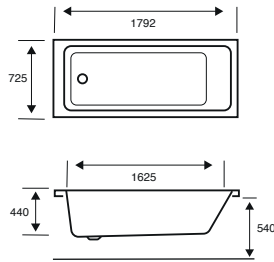

QUANTUM SE

Quantum Single Ended

1800 X 725 X 540

CAPACITY 266 LITRES

BATH SIZE	CODE	PRICE
1800 X 725 5MM	02153	£766.00
1800 X 725 CARRONITE	02154	£1,141.00
PANELS	CODE	PRICE
1800 X 540 FRONT PANEL	02322	£240.00
725 X 540 END PANEL	02287	£161.00
1800 X 540 CARRONITE FRONT PANEL	02323	£318.00
725 X 540 CARRONITE END PANEL	02307	£213.00

Quantum Single Ended

1800 X 800 X 540

CAPACITY 285 LITRES

BATH SIZE	CODE	PRICE
1800 X 800 5MM	02155	£852.00
1800 X 800 CARRONITE	02156	£1,237.00
PANELS	CODE	PRICE
1800 X 540 FRONT PANEL	02322	£240.00
800 X 540 END PANEL	02291	£161.00
1800 X 540 CARRONITE FRONT PANEL	02323	£318.00
800 X 540 CARRONITE END PANEL	02277	£213.00