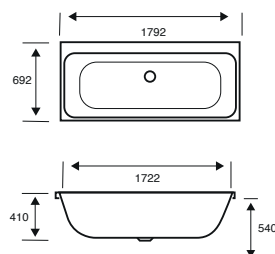

Profile Double Ended

1750 X 750 X 540

CAPACITY 236 LITRES

BATH SIZE	CODE	PRICE
1750 X 750 5MM	02593	£839.00
1750 X 750 CARRONITE	02594	£1,312.00
PANELS		PRICE
1750 X 540 FRONT PANEL	02601	£227.00
750 X 540 END PANEL	02289	£161.00
1750 X 540 CARRONITE FRONT PANEL	02602	£305.00
750 X 540 CARRONITE END PANEL	02275	£213.00