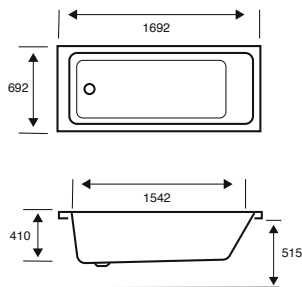

QUANTUM SE

Quantum Single Ended

1600 X 800 X 540

CAPACITY 247 LITRES

BATH SIZE	CODE	PRICE
1600 X 800 5MM	02145	£787.00
1600 X 800 CARRONITE	02146	£1,149.00
PANELS	CODE	PRICE
1600 X 540 FRONT PANEL	02281	£227.00
800 X 540 END PANEL	02291	£161.00
1600 X 540 CARRONITE FRONT PANEL	02267	£305.00
800 X 540 CARRONITE END PANEL	02277	£213.00

Quantum Single Ended

1650 X 700 X 515

CAPACITY 216 LITRES

BATH SIZE	CODE	PRICE
1650 X 700 5MM	02633	£579.00
1650 X 700 CARRONITE	02634	£980.00
PANELS	CODE	PRICE
1650 X 515 FRONT PANEL	02282	£202.00
700 X 515 END PANEL	02285	£161.00
1650 X 515 CARRONITE FRONT PANEL	02268	£291.00
700 X 515 CARRONITE END PANEL	02271	£213.00

Quantum Single Ended

1700 X 700 X 515

CAPACITY 228 LITRES

BATH SIZE	CODE	PRICE
1700 X 700 5MM	02151	£579.00
1700 X 700 CARRONITE	02152	£980.00
PANELS	CODE	PRICE
1700 X 515 FRONT PANEL	02320	£202.00
700 X 515 END PANEL	02285	£161.00
1700 X 515 CARRONITE FRONT PANEL	02321	£291.00
700 X 515 CARRONITE END PANEL	02271	£213.00