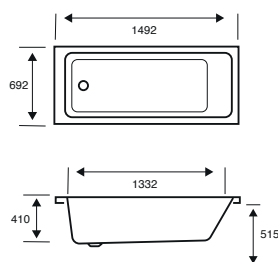

Quantum Single Ended

1500 X 700 X 515

CAPACITY 198 LITRES

BATH SIZE	CODE	PRICE
1500 X 700 5MM	02141	£579.00
1500 X 700 CARRONITE	02142	£980.00
PANELS	CODE	PRICE
1500 X 515 FRONT PANEL	02315	£202.00
700 X 515 END PANEL	02285	£161.00
1500 X 515 CARRONITE FRONT PANEL	02314	£291.00
700 X 515 CARRONITE END PANEL	02271	£213.00