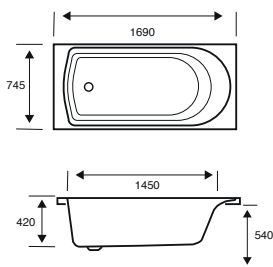

Arc Single Ended

1700 X 750 X 540

CAPACITY 195 LITRES

WITH TWIN HAND GRIPS

BATH SIZE	CODE	PRICE	CODE	PRICE
1700 X 750 5MM	02015	£699.00	02015T	£759.00
1700 X 750 CARRONITE	02016	£1,077.00	02016T	£1,138.00
PANELS		CODE	PRICE	
1700 X 540 FRONT PANEL	02318	£227.00		
750 X 540 END PANEL	02289	£161.00		
1700 X 540 CARRONITE FRONT PANEL	02319	£305.00		
750 X 540 CARRONITE END PANEL	02275	£213.00