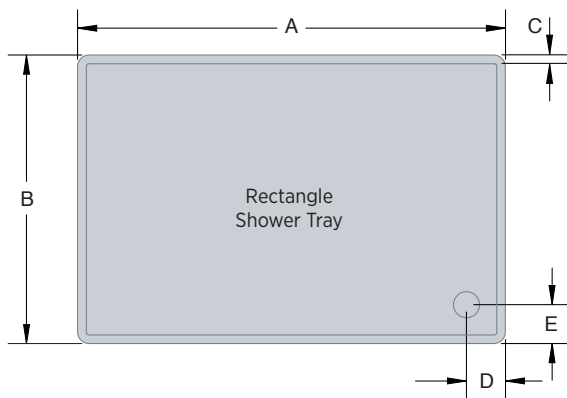

OTHER DIMENSIONS
TRAY HEIGHT: 45MM
WASTE HOLE: 90MM

Low Profile Shower Trays - Square

Size (mm)	A	B	C	D	E
700 x 700	700	700	52	135	135
760 x 760	760	760	52	135	135
800 x 800	800	800	52	135	135
900 x 900	900	900	52	135	135
1000 x 1000	1000	1000	52	135	135

Low Profile Shower Trays - Rectangle

Size (mm)	A	B	C	D	E
900 x 700	900	700	52	135	135
900 x 760	900	760	52	135	135
900 x 800	900	800	52	135	135
1000 x 700	1000	700	52	135	135
1000 x 760	1000	760	52	135	135
1000 x 800	1000	800	52	135	135
1000 x 900	1000	900	52	135	135
1100 x 760	1100	760	52	135	135
1100 x 800	1100	800	52	135	135
1100 x 900	1100	900	52	135	135
1200 x 700	1200	700	52	135	135
1200 x 760	1200	760	52	135	135
1200 x 800	1200	800	52	135	135
1200 x 900	1200	900	52	135	135
1300 x 800	1300	800	52	135	135
1400 x 700	1400	700	52	135	135
1400 x 800	1400	800	52	135	135
1400 x 900	1400	900	52	135	135
1500 x 700	1500	700	52	135	135
1500 x 760	1500	760	52	135	135
1500 x 800	1500	800	52	135	135
1500 x 900	1500	900	52	135	135
1600 x 700	1600	700	52	135	135
1600 x 760	1600	760	52	135	135
1600 x 800	1600	800	52	135	135
1600 x 900	1600	900	52	135	135
1700 x 700	1700	700	52	135	135
1700 x 760	1700	760	52	135	135
1700 x 800	1700	800	52	135	135
1700 x 900	1700	900	52	135	135
1800 x 800	1800	800	52	135	135

Low Profile Shower Trays - Quadrant

Size (mm)	A	B	C	D	E	F
800 x 800	800	800	52	135	135	550
900 x 900	900	900	52	135	135	550
1000 x 1000	1000	1000	52	135	135	550
900 x 760	900	760	52	135	135	550
1000 x 800	1000	800	52	135	135	550
1200 x 800	1200	800	52	135	135	550
1200 x 900	1200	900	52	135	135	550