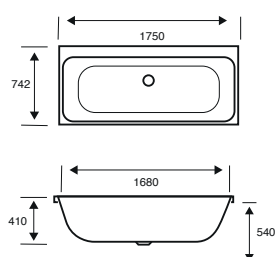

Profile Double Ended

1700 X 750 X 540

CAPACITY 230 LITRES

BATH SIZE	CODE	PRICE
1700 X 750 5MM	02195	£820.00
1700 X 750 CARRONITE	02196	£1,283.00
PANELS		PRICE
1700 X 540 FRONT PANEL	02318	£227.00
750 X 540 END PANEL	02289	£161.00
1700 X 540 CARRONITE FRONT PANEL	02319	£305.00
750 X 540 CARRONITE END PANEL	02275	£213.00