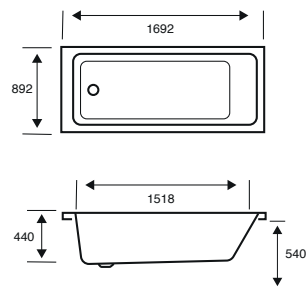

Quantum Single Ended

1700 X 900 X 540

CAPACITY 318 LITRES

BATH SIZE	CODE	PRICE
1700 X 900 5MM	02181	£1,040.00
1700 X 900 CARRONITE	02182	£1,455.00
PANELS	CODE	PRICE
1700 X 540 FRONT PANEL	02318	£227.00
900 X 540 END PANEL	02293	£178.00
1700 X 540 CARRONITE FRONT PANEL	02319	£305.00
900 X 540 CARRONITE END PANEL	02278	£232.00