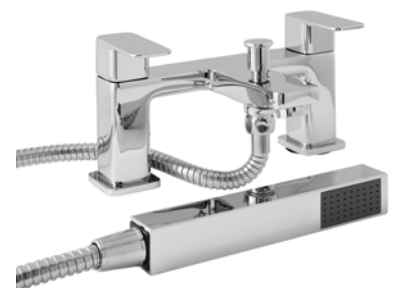

BATH SHOWER MIXER
OFTAP32 £137.00