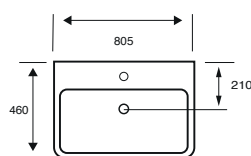

800MM BASIN