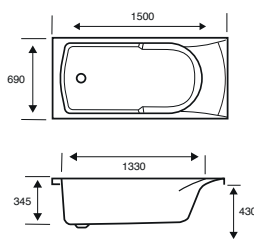

Axis

1500 X 700 X 430 CAPACITY 131 LITRES

WITH TWIN HAND GRIPS

BATH SIZE	CODE	PRICE	CODE	PRICE
1500 X 700 5MM	02029	£579.00	02029T	£627.00
1500 X 700 CARRONITE	02030	£977.00	02030T	£1,025.00
PANELS		CODE	PRICE	
1500 X 430 FRONT PANEL	02252	202.00		
700 X 430 END PANEL	02258	161.00		
1500 X 430 CARRONITE FRONT PANEL	02253	291.00		
700 X 430 CARRONITE END PANEL	02259	213.00