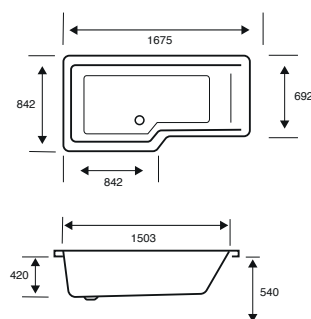

URBAN EDGE

Urban Edge

L - SHAPED SHOWER BATH

1575 X 850 X 540

CAPACITY 245 LITRES

BATH SIZE	CODE	PRICE
1575 X 850 5MM LEFT HAND	02427	£1,178.00
1575 X 850 CARRONITE LEFT HAND	02428	£1,861.00
1575 X 850 5MM RIGHT HAND	02429	£1,178.00
1575 X 850 CARRONITE RIGHT HAND	02430	£1,861.00
PANELS	CODE	PRICE
1575 X 540 FRONT PANEL	02437	£396.00
1575 X 540 CARRONITE FRONT PANEL	02438	£629.00

Urban Edge

L - SHAPED SHOWER BATH

1675 X 850 X 540

CAPACITY 245 LITRES

BATH SIZE	CODE	PRICE
1675 X 850 5MM LEFT HAND	02525	£1,178.00
1675 X 850 CARRONITE LEFT HAND	02526	£1,861.00
1675 X 850 5MM RIGHT HAND	02527	£1,178.00
1675 X 850 CARRONITE RIGHT HAND	02528	£1,861.00
PANELS	CODE	PRICE
1675 X 540 FRONT PANEL	02529	£396.00
1675 X 540 CARRONITE FRONT PANEL	02530	£629.00

Urban Edge

	CODE	PRICE
SHOWER BATH SCREEN	02347	£537.00