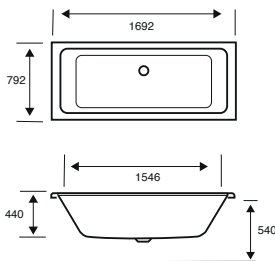

Quantum Double Ended

1700 X 700 X 515

CAPACITY 165 LITRES

BATH SIZE	CODE	PRICE
1700 X 700 5MM	02159	£579.00
1700 X 700 CARRONITE	02160	£980.00
PANELS	CODE	PRICE
1700 X 515 FRONT PANEL	02320	£202.00
700 X 515 END PANEL	02285	£161.00
1700 X 515 CARRONITE FRONT PANEL	02321	£291.00
700 X 515 CARRONITE END PANEL	02271	£213.00

Quantum Double Ended

1700 X 750 X 540

CAPACITY 190 LITRES

BATH SIZE	CODE	PRICE
1700 X 750 5MM	02157	£711.00
1700 X 750 CARRONITE	02158	£1107.00
PANELS	CODE	PRICE
1700 X 540 FRONT PANEL	02318	£227.00
750 X 540 END PANEL	02289	£161.00
1700 X 540 CARRONITE FRONT PANEL	02319	£305.00
750 X 540 CARRONITE END PANEL	02275	£213.00

Quantum Double Ended

1700 X 800 X 540

CAPACITY 190 LITRES

BATH SIZE	CODE	PRICE
1700 X 800 5MM	02392	£787.00
1700 X 800 CARRONITE	02393	£1,149.00
PANELS	CODE	PRICE
1700 X 540 FRONT PANEL	02318	£227.00
800 X 540 END PANEL	02291	£161.00
1700 X 540 CARRONITE FRONT PANEL	02319	£305.00
800 X 540 CARRONITE END PANEL	02277	£213.00