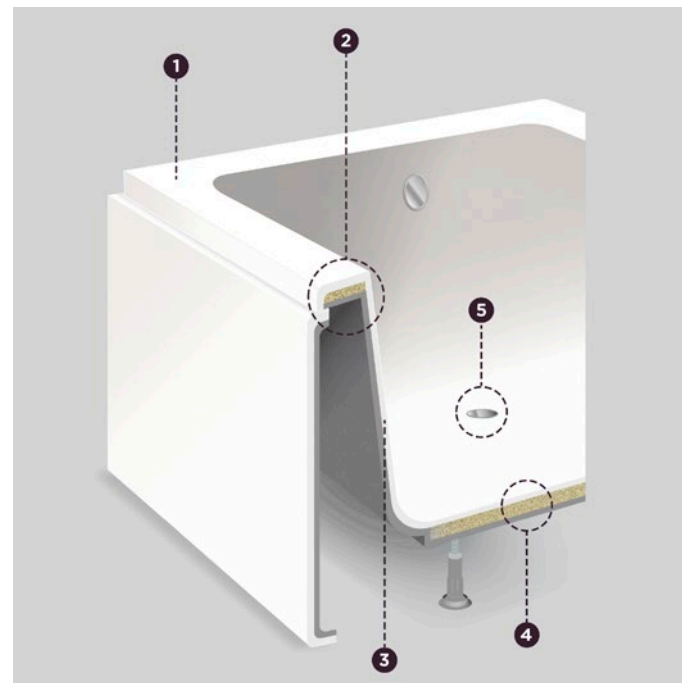

DESIGNED TO LAST A LIFETIME

Carronite™ from Carron bathrooms is the original and best, reinforced bath finish.

All Carron baths are robust, sturdy and well built. But the benefits delivered by the unique Carronite™ finish brings added strength and quality. Making the bath 30% stronger and holds heat for 30 minutes longer.

Carronite™ comes with a 40-year warranty.

Tried, Tested, and Trusted. The strength, stability and reliability of Carronite™ has stood the test of time. Carron's experience in manufacturing gives you a better bathing experience.

40 YEAR WARRANTY

CARRONITE™ BENEFITS

1. 1 **5MM CAST ACRYLIC** TO ENSURE THE PERFECT BATHING & SHOWERING EXPERIENCE
2. 2 **FULLY ENCAPSULATED TIMBER RIM** SUPPORT
3. 3 **3-STAGE** PRECISION REINFORCEMENT PROCESS
4. 4 **18MM FULLY ENCAPSULATED BASEBOARD**
5. 5 **BESPOKE CARRONITE™ WASTE RING** PERFECT FOR SEAL