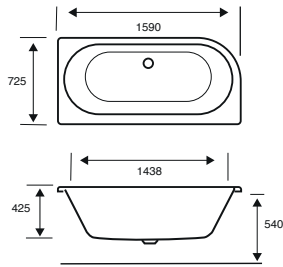

Status

1600 X 725 X 540

CAPACITY 197 LITRES

BATH SIZE	CODE	PRICE
1600 X 725 5MM LEFT HAND	02209	£899.00
1600 X 725 CARRONITE LEFT HAND	02210	£1,448.00
1600 X 725 5MM RIGHT HAND	02211	£899.00
1600 X 725 CARRONITE RIGHT HAND	02212	£1,448.00
PANELS	CODE	PRICE
1600 X 540 FRONT PANEL	02334	£403.00
1600 X 540 CARRONITE FRONT PANEL	02335	£569.00