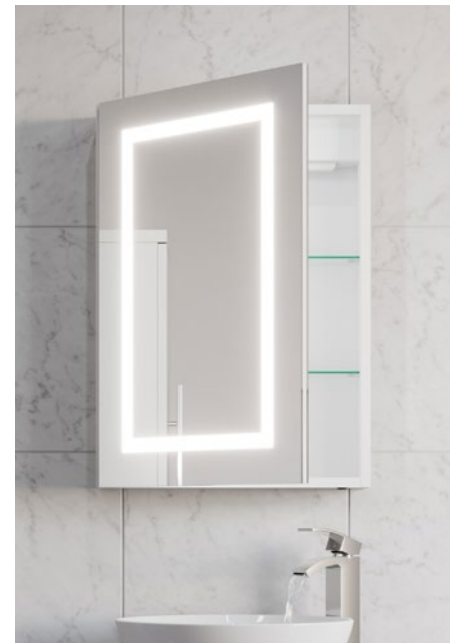

Frame

700X500MM LED MIRROR CABINET

- TOUCH SWITCH
- 3 TONE AMBIENT LIGHTING
- ANTI-FOG DEMISTER
- CHARGING SOCKET
- TWO GLASS SHELVES
- DOUBLE SIDED MIRROR DOOR

MIR103

£471.00