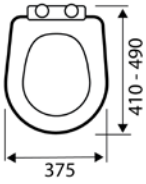

SEATS

Soft Close Seat

One Button Quick Release

Top Fixing

Uni One
UNIVERSAL STANDARD TOILET SEAT

- Made from polypropylene

SEA001UN £32.50