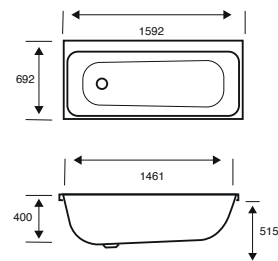

Profile Single Ended

1600 X 700 X 515

CAPACITY 204 LITRES

BATH SIZE	CODE	PRICE
1600 X 700 5MM	02420	£664.00
1600 X 700 CARRONITE	02421	£1,104.00
PANELS		PRICE
1600 X 515 FRONT PANEL	02316	£202.00
700 X 515 END PANEL	02285	£161.00
1600 X 515 CARRONITE FRONT PANEL	02317	£291.00
700 X 515 CARRONITE END PANEL	02271	£213.00