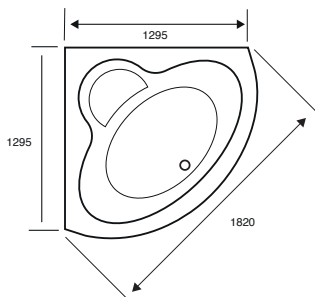

Dove

CORNER BATH

1550 X 950 X 540

CAPACITY 190 LITRES

BATH SIZE	CODE	PRICE
1550 X 950 5MM LEFT HAND	02232	£1,267.00
1550 X 950 CARRONITE LEFT HAND	02233	£1,708.00
1550 X 950 5MM RIGHT HAND	02234	£1,267.00
1550 X 950 CARRONITE RIGHT HAND	02235	£1,708.00
PANELS	CODE	PRICE
1550 X 540 FRONT PANEL	02262	£318.00
1550 X 540 CARRONITE FRONT PANEL	02263	£597.00

Centennial

CORNER BATH

1500 X 1500 X 570

CAPACITY 407 LITRES

BATH SIZE	CODE	PRICE
1500 X 1500 5MM	02230	£1,861.00
1500 X 1500 CARRONITE	02231	£2,609.00
PANELS	CODE	PRICE
1500 X 570 FRONT PANEL	02264	£318.00
1500 X 570 CARRONITE FRONT PANEL	02265	£597.00

Monarch

CORNER BATH

1300 X 1300 X 540

CAPACITY 235 LITRES

BATH SIZE	CODE	PRICE
1300 X 1300 5MM	02236	£1,438.00
1300 X 1300 CARRONITE	02237	£1,737.00
PANELS	CODE	PRICE
1300 X 540 FRONT PANEL	02304	£318.00
1300 X 540 CARRONITE FRONT PANEL	02305	£597.00