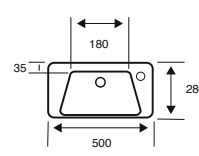

CLOAKROOM BASIN