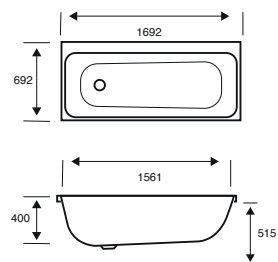

Profile Single Ended

1700 X 700 X 515

CAPACITY 218 LITRES

BATH SIZE	CODE	PRICE
1700 X 700 5MM	02422	£664.00
1700 X 700 CARRONITE	02423	£1,104.00
PANELS		PRICE
1700 X 515 FRONT PANEL	02320	£202.00
700 X 515 END PANEL	02285	£161.00
1700 X 515 CARRONITE FRONT PANEL	02321	£291.00
700 X 515 CARRONITE END PANEL	02271	£213.00