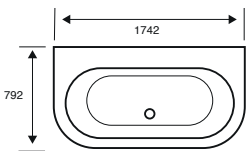

Encapsulated Baseboard

BATHS & PANELS

HALCYON