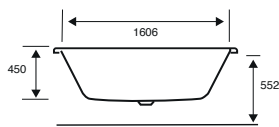

Encapsulated Baseboard

BATHS & PANELS

HALCYON