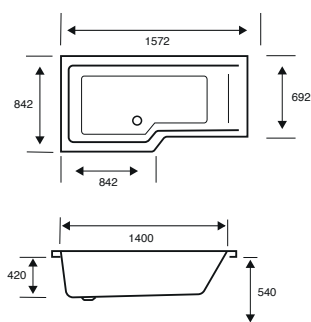

URBAN EDGE

Urban Edge

L - SHAPED SHOWER BATH

1575 X 850 X 540

CAPACITY 245 LITRES

BATH SIZE	CODE	PRICE
1575 X 850 5MM LEFT HAND	02427	£1,178.00
1575 X 850 CARRONITE LEFT HAND	02428	£1,861.00
1575 X 850 5MM RIGHT HAND	02429	£1,178.00
1575 X 850 CARRONITE RIGHT HAND	02430	£1,861.00
PANELS	CODE	PRICE
1575 X 540 FRONT PANEL	02437	£396.00
1575 X 540 CARRONITE FRONT PANEL	02438	£629.00

Urban Edge

L - SHAPED SHOWER BATH

1675 X 850 X 540

CAPACITY 245 LITRES

BATH SIZE	CODE	PRICE
1675 X 850 5MM LEFT HAND	02525	£1,178.00
1675 X 850 CARRONITE LEFT HAND	02526	£1,861.00
1675 X 850 5MM RIGHT HAND	02527	£1,178.00
1675 X 850 CARRONITE RIGHT HAND	02528	£1,861.00
PANELS	CODE	PRICE
1675 X 540 FRONT PANEL	02529	£396.00
1675 X 540 CARRONITE FRONT PANEL	02530	£629.00

Urban Edge

	CODE	PRICE
SHOWER BATH SCREEN	02347	£537.00