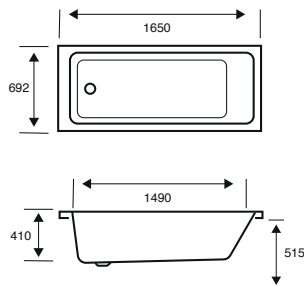

QUANTUM SE

Quantum Single Ended

1600 X 800 X 540

CAPACITY 247 LITRES

BATH SIZE	CODE	PRICE
1600 X 800 5MM	02145	£787.00
1600 X 800 CARRONITE	02146	£1,149.00
PANELS	CODE	PRICE
1600 X 540 FRONT PANEL	02281	£227.00
800 X 540 END PANEL	02291	£161.00
1600 X 540 CARRONITE FRONT PANEL	02267	£305.00
800 X 540 CARRONITE END PANEL	02277	£213.00

Quantum Single Ended

1650 X 700 X 515

CAPACITY 216 LITRES

BATH SIZE	CODE	PRICE
1650 X 700 5MM	02633	£579.00
1650 X 700 CARRONITE	02634	£980.00
PANELS	CODE	PRICE
1650 X 515 FRONT PANEL	02282	£202.00
700 X 515 END PANEL	02285	£161.00
1650 X 515 CARRONITE FRONT PANEL	02268	£291.00
700 X 515 CARRONITE END PANEL	02271	£213.00

Quantum Single Ended

1700 X 700 X 515

CAPACITY 228 LITRES

BATH SIZE	CODE	PRICE
1700 X 700 5MM	02151	£579.00
1700 X 700 CARRONITE	02152	£980.00
PANELS	CODE	PRICE
1700 X 515 FRONT PANEL	02320	£202.00
700 X 515 END PANEL	02285	£161.00
1700 X 515 CARRONITE FRONT PANEL	02321	£291.00
700 X 515 CARRONITE END PANEL	02271	£213.00