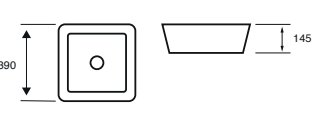

KARLO 500MM

LOIS ROUND 425MM

LOIS SQUARE 390MM