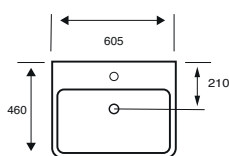

600MM BASIN