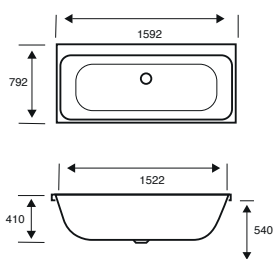

Profile Double Ended

1600 X 700 X 515

CAPACITY 188 LITRES

BATH SIZE	CODE	PRICE
1600 X 700 5MM	02199	£664.00
1600 X 700 CARRONITE	02200	£1,104.00
PANELS	CODE	PRICE
1600 X 515 FRONT PANEL	02316	£202.00
700 X 515 END PANEL	02285	£161.00
1600 X 515 CARRONITE FRONT PANEL	02317	£291.00
700 X 515 CARRONITE END PANEL	02271	£213.00

Profile Double Ended

1600 X 800 X 540

CAPACITY 215 LITRES

BATH SIZE	CODE	PRICE
1600 X 800 5MM	02589	£820.00
1600 X 800 CARRONITE	02590	£1,283.00
PANELS	CODE	PRICE
1600 X 540 FRONT PANEL	02281	£227.00
800 X 540 END PANEL	02291	£161.00
1600 X 540 CARRONITE FRONT PANEL	02267	£305.00
800 X 540 CARRONITE END PANEL	02277	£213.00

Profile Double Ended

1650 X 700 X 515

CAPACITY 196 LITRES

BATH SIZE	CODE	PRICE
1650 X 700 5MM	02521	£664.00
1650 X 700 CARRONITE	02522	£1,104.00
PANELS	CODE	PRICE
1650 X 515 FRONT PANEL	02282	£202.00
700 X 515 END PANEL	02285	£161.00
1650 X 515 CARRONITE FRONT PANEL	02268	£291.00
700 X 515 CARRONITE END PANEL	02271	£213.00

Profile Double Ended

1700 X 700 X 515

CAPACITY 205 LITRES

BATH SIZE	CODE	PRICE
1700 X 700 5MM	02191	£664.00
1700 X 700 CARRONITE	02192	£1,104.00
PANELS	CODE	PRICE
1700 X 515 FRONT PANEL	02320	£202.00
700 X 515 END PANEL	02285	£161.00
1700 X 515 CARRONITE FRONT PANEL	02321	£291.00
700 X 515 CARRONITE END PANEL	02271	£213.00