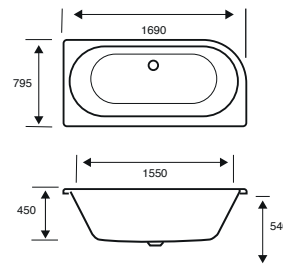

Status

1700 X 800 X 540

CAPACITY 250 LITRES

BATH SIZE	CODE	PRICE
1700 X 800 5MM LEFT HAND	02217	£1,080.00
1700 X 800 CARRONITE LEFT HAND	02218	£1,647.00
1700 X 800 5MM RIGHT HAND	02219	£1,080.00
1700 X 800 CARRONITE RIGHT HAND	02220	£1,647.00
PANELS	CODE	PRICE
1700 X 540 FRONT PANEL	02338	£403.00
1700 X 540 CARRONITE FRONT PANEL	02339	£569.00