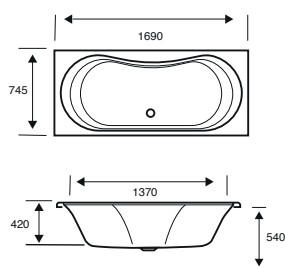

Arc Double Ended

1700 X 750 X 540

CAPACITY 190 LITRES

BATH SIZE	CODE	PRICE
1700 X 750 5MM	02017	£699.00
1700 X 750 CARRONITE	02018	£1077.00
PANELS		PRICE
1700 X 540 FRONT PANEL	02318	£227.00
750 X 540 END PANEL	02289	£161.00
1700 X 540 CARRONITE FRONT PANEL	02319	£305.00
750 X 540 CARRONITE END PANEL	02275	£213.00