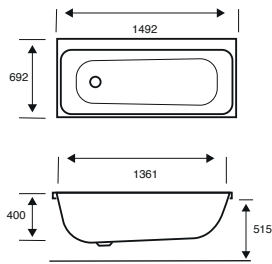

Profile Single Ended

1500 X 700 X 515

CAPACITY 190 LITRES

BATH SIZE	CODE	PRICE
1500 X 700 5MM	02418	£664.00
1500 X 700 CARRONITE	02419	£1,104.00
PANELS		PRICE
1500 X 515 FRONT PANEL	02315	£202.00
700 X 515 END PANEL	02285	£161.00
1500 X 515 CARRONITE FRONT PANEL	02314	£291.00
700 X 515 CARRONITE END PANEL	02271	£213.00