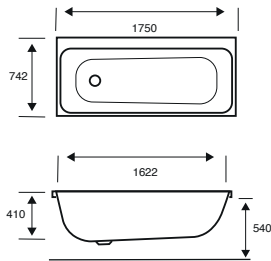

Profile Single Ended

1750 X 750 X 540

CAPACITY 264 LITRES

BATH SIZE	CODE	PRICE
1750 X 750 5MM	02591	£839.00
1750 X 750 CARRONITE	02592	£1,312.00
PANELS	CODE	PRICE
1750 X 540 FRONT PANEL	02601	£227.00
750 X 540 END PANEL	02289	£161.00
1750 X 540 CARRONITE FRONT PANEL	02602	£305.00
750 X 540 CARRONITE END PANEL	02275	£213.00