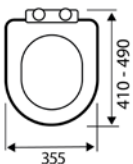

**SEA103D** £59.00

**Slim D**  
SLIM WRAPOVER PREMIUM D SHAPED SEAT

- Made from duroplastic

**SEA102D** £71.00

**Superslim D**  
SANDWICH STYLE PREMIUM D SHAPED SEAT

- Made from duroplastic

**SEA104D** £71.00