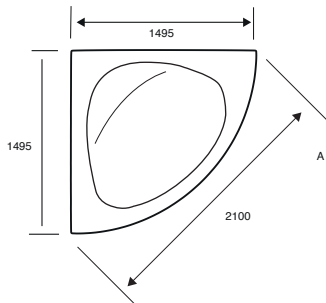

Dove

CORNER BATH

1550 X 950 X 540

CAPACITY 190 LITRES

BATH SIZE	CODE	PRICE
1550 X 950 5MM LEFT HAND	02232	£1,267.00
1550 X 950 CARRONITE LEFT HAND	02233	£1,708.00
1550 X 950 5MM RIGHT HAND	02234	£1,267.00
1550 X 950 CARRONITE RIGHT HAND	02235	£1,708.00
PANELS	CODE	PRICE
1550 X 540 FRONT PANEL	02262	£318.00
1550 X 540 CARRONITE FRONT PANEL	02263	£597.00

Centennial

CORNER BATH

1500 X 1500 X 570

CAPACITY 407 LITRES

BATH SIZE	CODE	PRICE
1500 X 1500 5MM	02230	£1,861.00
1500 X 1500 CARRONITE	02231	£2,609.00
PANELS	CODE	PRICE
1500 X 570 FRONT PANEL	02264	£318.00
1500 X 570 CARRONITE FRONT PANEL	02265	£597.00

Monarch

CORNER BATH

1300 X 1300 X 540

CAPACITY 235 LITRES

BATH SIZE	CODE	PRICE
1300 X 1300 5MM	02236	£1,438.00
1300 X 1300 CARRONITE	02237	£1,737.00
PANELS	CODE	PRICE
1300 X 540 FRONT PANEL	02304	£318.00
1300 X 540 CARRONITE FRONT PANEL	02305	£597.00