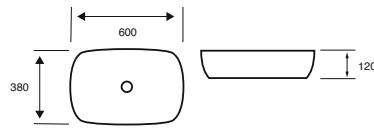

ISLAND 600MM