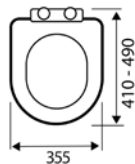

Slim D
SLIM WRAPOVER PREMIUM D SHAPED SEAT

- Made from duroplastic

SEA102D £71.00