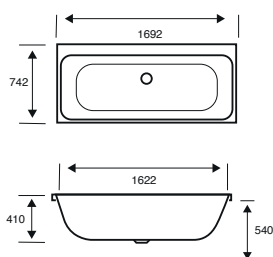

Profile Double Ended

1700 X 750 X 540

CAPACITY 230 LITRES

BATH SIZE	CODE	PRICE
1700 X 750 5MM	02195	£820.00
1700 X 750 CARRONITE	02196	£1,283.00
PANELS		PRICE
1700 X 540 FRONT PANEL	02318	£227.00
750 X 540 END PANEL	02289	£161.00
1700 X 540 CARRONITE FRONT PANEL	02319	£305.00
750 X 540 CARRONITE END PANEL	02275	£213.00

Profile Double Ended

1750 X 750 X 540

CAPACITY 236 LITRES

BATH SIZE	CODE	PRICE
1750 X 750 5MM	02593	£839.00
1750 X 750 CARRONITE	02594	£1,312.00
PANELS		PRICE
1750 X 540 FRONT PANEL	02601	£227.00
750 X 540 END PANEL	02289	£161.00
1750 X 540 CARRONITE FRONT PANEL	02602	£305.00
750 X 540 CARRONITE END PANEL	02275	£213.00

Profile Double Ended

1800 X 700 X 540

CAPACITY 231 LITRES

BATH SIZE	CODE	PRICE
1800 X 700 5MM	02573	£856.00
1800 X 700 CARRONITE	02574	£1,349.00
PANELS		PRICE
1800 X 540 FRONT PANEL	02322	£240.00
700 X 540 END PANEL	02286	£161.00
1800 X 540 CARRONITE FRONT PANEL	02323	£318.00
700 X 540 CARRONITE END PANEL	02272	£213.00