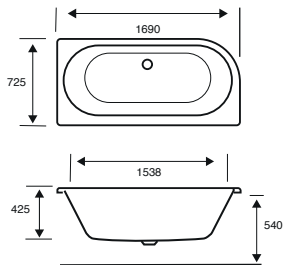

Status

1700 X 725 X 540

CAPACITY 205 LITRES

BATH SIZE	CODE	PRICE
1700 X 725 5MM LEFT HAND	02213	£899.00
1700 X 725 CARRONITE LEFT HAND	02214	£1,448.00
1700 X 725 5MM RIGHT HAND	02215	£899.00
1700 X 725 CARRONITE RIGHT HAND	02216	£1,448.00
PANELS	CODE	PRICE
1700 X 540 FRONT PANEL	02336	£403.00
1700 X 540 CARRONITE FRONT PANEL	02337	£569.00