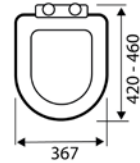

Standard D
WRAPOVER STANDARD D SHAPED SEAT

- Made from polypropylene

SEA101D £59.00