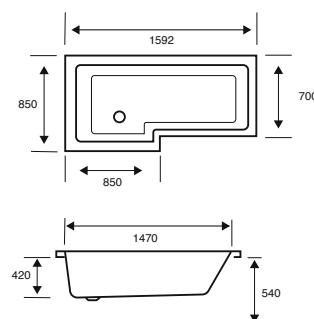

Quantum

L-SHAPED SHOWER BATH

1600 X 850 X 540

CAPACITY 250 LITRES

BATH SIZE	CODE	PRICE
1600 X 850 5MM LEFT HAND	02386	£849.00
1600 X 850 CARRONITE LEFT HAND	02387	£1,212.00
1600 X 850 5MM RIGHT HAND	02388	£849.00
1600 X 850 CARRONITE RIGHT HAND	02389	£1,212.00
PANELS	CODE	PRICE
1600 X 540 FRONT PANEL	02390	£301.00
700 X 540 END PANEL	02312	£189.00
1600 X 540 CARRONITE FRONT PANEL	02391	£649.00
700 X 540 CARRONITE END PANEL	02313	£257.00