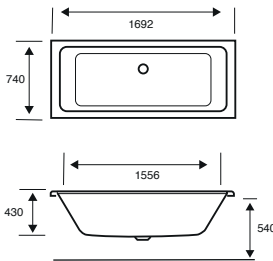

Quantum Double Ended

1700 X 700 X 515

CAPACITY 165 LITRES

BATH SIZE	CODE	PRICE
1700 X 700 5MM	02159	£579.00
1700 X 700 CARRONITE	02160	£980.00
PANELS	CODE	PRICE
1700 X 515 FRONT PANEL	02320	£202.00
700 X 515 END PANEL	02285	£161.00
1700 X 515 CARRONITE FRONT PANEL	02321	£291.00
700 X 515 CARRONITE END PANEL	02271	£213.00

Quantum Double Ended

1700 X 750 X 540

CAPACITY 190 LITRES

BATH SIZE	CODE	PRICE
1700 X 750 5MM	02157	£711.00
1700 X 750 CARRONITE	02158	£1107.00
PANELS	CODE	PRICE
1700 X 540 FRONT PANEL	02318	£227.00
750 X 540 END PANEL	02289	£161.00
1700 X 540 CARRONITE FRONT PANEL	02319	£305.00
750 X 540 CARRONITE END PANEL	02275	£213.00

Quantum Double Ended

1700 X 800 X 540

CAPACITY 190 LITRES

BATH SIZE	CODE	PRICE
1700 X 800 5MM	02392	£787.00
1700 X 800 CARRONITE	02393	£1,149.00
PANELS	CODE	PRICE
1700 X 540 FRONT PANEL	02318	£227.00
800 X 540 END PANEL	02291	£161.00
1700 X 540 CARRONITE FRONT PANEL	02319	£305.00
800 X 540 CARRONITE END PANEL	02277	£213.00