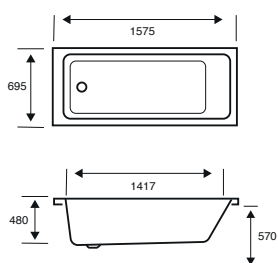

Quantum Single Ended

1575 X 700 X 570

CAPACITY 247 LITRES

BATH SIZE	CODE	PRICE
1575 X 700 5MM	02750	£787.00
1575 X 700 CARRONITE	02751	£1,149.00

PANELS NOT AVAILABLE FOR THIS SIZE