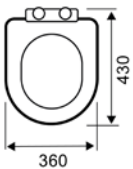

- Made from duroplastic

**SEA002UN** £42.00

**Standard D**  
WRAPOVER STANDARD D SHAPED SEAT

- Made from polypropylene

**SEA101D** £59.00

**Slim D**  
SLIM WRAPOVER STANDARD D SHAPED SEAT

- Made from polypropylene