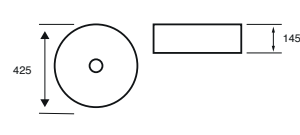

KARLO 500MM

LOIS ROUND 425MM

LOIS SQUARE 390MM