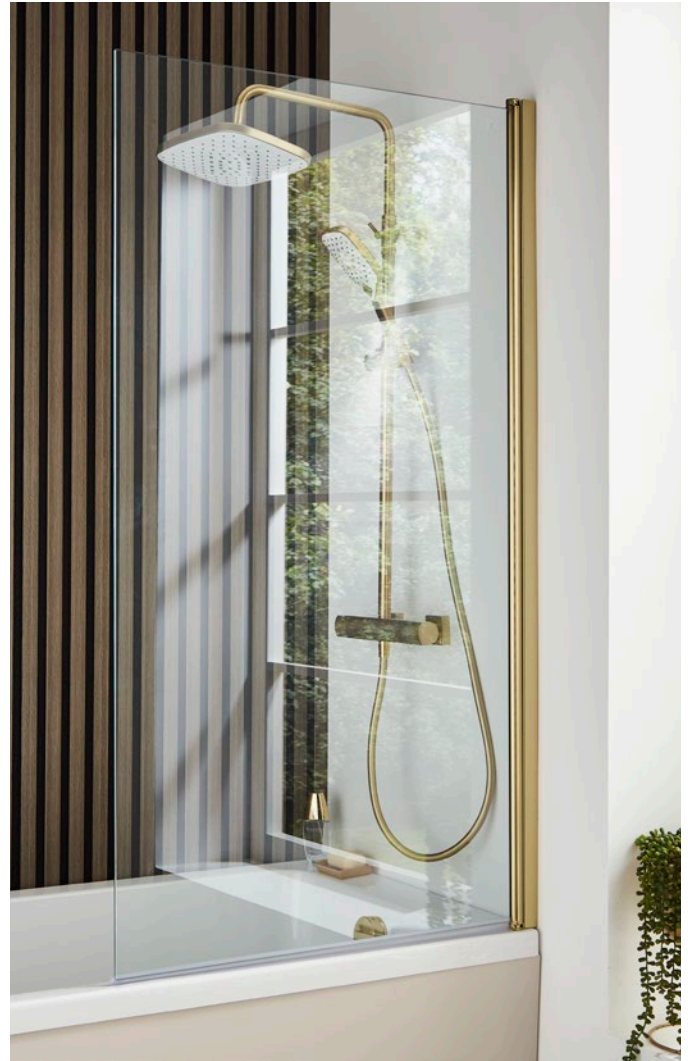

## Ottone

L-SHAPED SHOWER BATH SCREEN BRUSHED BRASS  
1400 X 820 - 845MM

**BRASS-LS**

**£249.00**