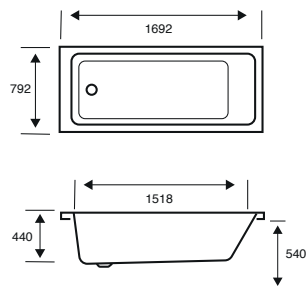

Quantum Single Ended

1700 X 800 X 540

CAPACITY 267 LITRES

BATH SIZE	CODE	PRICE
1700 X 800 5MM	02149	£787.00
1700 X 800 CARRONITE	02150	£1,149.00
PANELS	CODE	PRICE
1700 X 540 FRONT PANEL	02318	£227.00
800 X 540 END PANEL	02291	£161.00
1700 X 540 CARRONITE FRONT PANEL	02319	£305.00
800 X 540 CARRONITE END PANEL	02277	£213.00