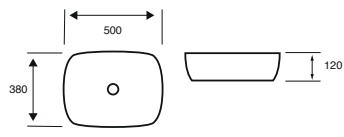

ISLAND 500MM