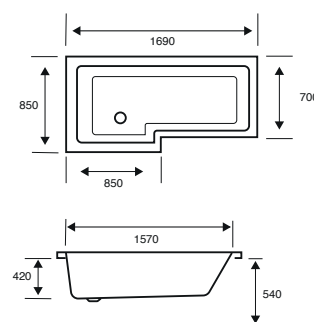

Quantum

L-SHAPED SHOWER BATH

1700 X 850 X 540

CAPACITY 265 LITRES

BATH SIZE	CODE	PRICE
1700 X 850 5MM LEFT HAND	02205	£849.00
1700 X 850 CARRONITE LEFT HAND	02206	£1,212.00
1700 X 850 5MM RIGHT HAND	02207	£849.00
1700 X 850 CARRONITE RIGHT HAND	02208	£1,212.00
PANELS	CODE	PRICE
1700 X 540 FRONT PANEL	02326	£301.00
700 X 540 END PANEL	02312	£189.00
1700 X 540 CARRONITE FRONT PANEL	02327	£649.00
700 X 540 CARRONITE END PANEL	02313	£257.00