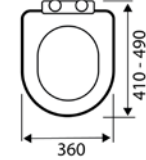

Superslim D
SANDWICH STYLE PREMIUM D SHAPED SEAT

- Made from duroplastic

SEA104D £71.00