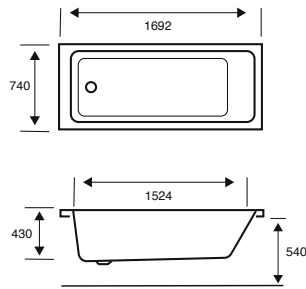

Quantum Single Ended

1700 X 750 X 540

CAPACITY 240 LITRES

BATH SIZE	CODE	PRICE
1700 X 750 5MM	02147	£711.00
1700 X 750 CARRONITE	02148	£1,107.00
PANELS	CODE	PRICE
1700 X 540 FRONT PANEL	02318	£227.00
750 X 540 END PANEL	02289	£161.00
1700 X 540 CARRONITE FRONT PANEL	02319	£305.00
750 X 540 CARRONITE END PANEL	02275	£213.00