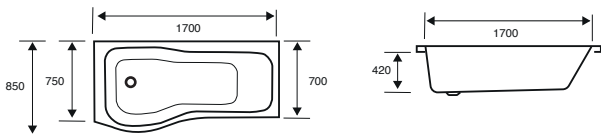

**Elite**

L-SHAPED SHOWER BATH SCREEN

CODE PRICE

**KONLE** **£258.00**L-SHAPED SHOWER BATH SCREEN  
WITH TOWEL BAR**KONLS** **£285.00**

LEFT HAND SHOWN

**Oblique**

P - SHAPED SHOWER BATH

**1700 X 850 X 420**