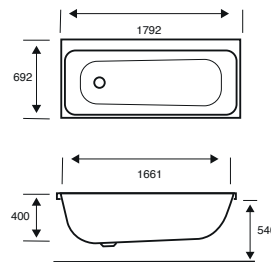

Profile Single Ended

1800 X 700 X 540

CAPACITY 255 LITRES

BATH SIZE	CODE	PRICE
1800 X 700 5MM	02571	£856.00
1800 X 700 CARRONITE	02572	£1,349.00
PANELS	CODE	PRICE
1800 X 540 FRONT PANEL	02322	£240.00
700 X 540 END PANEL	02286	£161.00
1800 X 540 CARRONITE FRONT PANEL	02323	£318.00
700 X 540 CARRONITE END PANEL	02272	£213.00