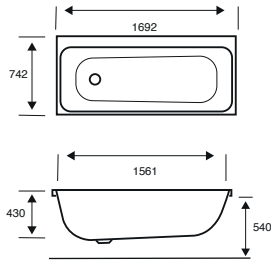

Profile Single Ended

1700 X 750 X 540

CAPACITY 257 LITRES

BATH SIZE	CODE	PRICE
1700 X 750 5MM	02424	£820.00
1700 X 750 CARRONITE	02425	£1,283.00
PANELS	CODE	PRICE
1700 X 540 FRONT PANEL	02318	£227.00
750 X 540 END PANEL	02289	£161.00
1700 X 540 CARRONITE FRONT PANEL	02319	£305.00
750 X 540 CARRONITE END PANEL	02275	£213.00