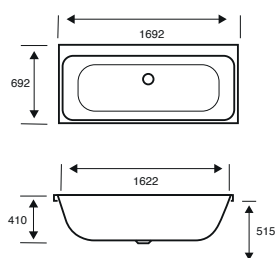

Profile Double Ended

1600 X 700 X 515

CAPACITY 188 LITRES

BATH SIZE	CODE	PRICE
1600 X 700 5MM	02199	£664.00
1600 X 700 CARRONITE	02200	£1,104.00
PANELS	CODE	PRICE
1600 X 515 FRONT PANEL	02316	£202.00
700 X 515 END PANEL	02285	£161.00
1600 X 515 CARRONITE FRONT PANEL	02317	£291.00
700 X 515 CARRONITE END PANEL	02271	£213.00

Profile Double Ended

1600 X 800 X 540

CAPACITY 215 LITRES

BATH SIZE	CODE	PRICE
1600 X 800 5MM	02589	£820.00
1600 X 800 CARRONITE	02590	£1,283.00
PANELS	CODE	PRICE
1600 X 540 FRONT PANEL	02281	£227.00
800 X 540 END PANEL	02291	£161.00
1600 X 540 CARRONITE FRONT PANEL	02267	£305.00
800 X 540 CARRONITE END PANEL	02277	£213.00

Profile Double Ended

1650 X 700 X 515

CAPACITY 196 LITRES

BATH SIZE	CODE	PRICE
1650 X 700 5MM	02521	£664.00
1650 X 700 CARRONITE	02522	£1,104.00
PANELS	CODE	PRICE
1650 X 515 FRONT PANEL	02282	£202.00
700 X 515 END PANEL	02285	£161.00
1650 X 515 CARRONITE FRONT PANEL	02268	£291.00
700 X 515 CARRONITE END PANEL	02271	£213.00

Profile Double Ended

1700 X 700 X 515

CAPACITY 205 LITRES

BATH SIZE	CODE	PRICE
1700 X 700 5MM	02191	£664.00
1700 X 700 CARRONITE	02192	£1,104.00
PANELS	CODE	PRICE
1700 X 515 FRONT PANEL	02320	£202.00
700 X 515 END PANEL	02285	£161.00
1700 X 515 CARRONITE FRONT PANEL	02321	£291.00
700 X 515 CARRONITE END PANEL	02271	£213.00