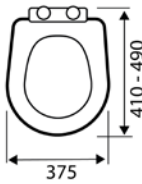

Uni Two
UNIVERSAL PREMIUM TOILET SEAT

- Made from duroplastic

SEA002UN £42.00