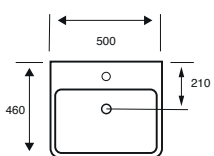

Arc & Options 24

500MM BASIN