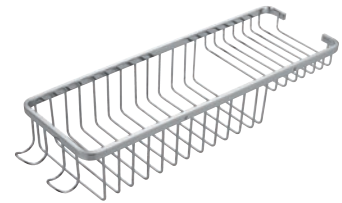

ROBE HOOK  
**ACC161**

£19.00

TOILET BRUSH & HOLDER  
**ACC168**

£44.00

HANGING SHOWER TIDY  
**ACC103**

**£114.00**

SOAP BASKET  
**ACC099**

**£55.00**