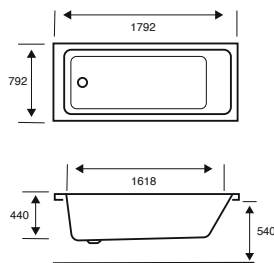

Quantum Single Ended

1800 X 725 X 540

CAPACITY 266 LITRES

BATH SIZE	CODE	PRICE
1800 X 725 5MM	02153	£766.00
1800 X 725 CARRONITE	02154	£1,141.00
PANELS	CODE	PRICE
1800 X 540 FRONT PANEL	02322	£240.00
725 X 540 END PANEL	02287	£161.00
1800 X 540 CARRONITE FRONT PANEL	02323	£318.00
725 X 540 CARRONITE END PANEL	02307	£213.00