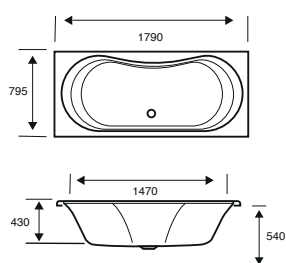

Arc Double Ended

1800 X 800 X 540

CAPACITY 210 LITRES

BATH SIZE	CODE	PRICE
1800 X 800 5MM	02019	£831.00
1800 X 800 CARRONITE	02020	£1186.00
PANELS		PRICE
1800 X 540 FRONT PANEL	02322	£240.00
800 X 540 END PANEL	02291	£161.00
1800 X 540 CARRONITE FRONT PANEL	02323	£318.00
800 X 540 CARRONITE END PANEL	02277	£213.00