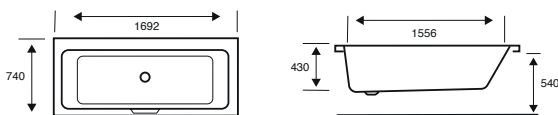

Integra Double Ended

1700 X 750 X 540

CAPACITY 190 LITRES

BATH SIZE	CODE	PRICE
1700 X 750 5MM	02463	£812.00
1700 X 750 CARRONITE	02464	£1,189.00
PANELS	CODE	PRICE
1700 X 540 FRONT PANEL	02318	£227.00
750 X 540 END PANEL	02289	£161.00
1700 X 540 CARRONITE FRONT PANEL	02319	£305.00
750 X 540 CARRONITE END PANEL	02275	£213.00