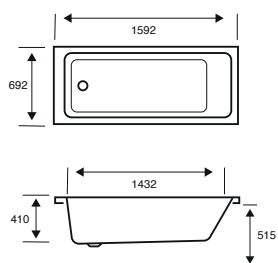

Quantum Single Ended

1600 X 700 X 515

CAPACITY 213 LITRES

BATH SIZE	CODE	PRICE
1600 X 700 5MM	02143	£579.00
1600 X 700 CARRONITE	02144	£980.00
PANELS	CODE	PRICE
1600 X 515 FRONT PANEL	02316	£202.00
700 X 515 END PANEL	02285	£161.00
1600 X 515 CARRONITE FRONT PANEL	02317	£291.00
700 X 515 CARRONITE END PANEL	02271	£213.00