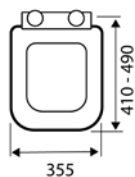

Options
WRAPOVER SQUARE SEAT ROUND EDGES

- Made from polypropylene

SEA600OP £62.00

Options Premium
PREMIUM WRAPOVER SQUARE SEAT
ROUND EDGES

- Made from duroplastic

SEA601OP £76.00