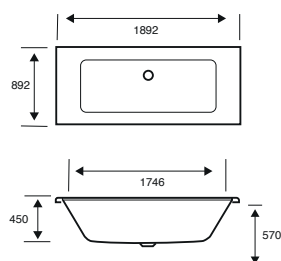

LEFT HAND SHOWN

Quantum Double Ended

1800 X 800 X 540

CAPACITY 230 LITRES

BATH SIZE	CODE	PRICE
1800 X 800 5MM	02161	£852.00
1800 X 800 CARRONITE	02162	£1,237.00
PANELS	CODE	PRICE
1800 X 540 FRONT PANEL	02322	£240.00
800 X 540 END PANEL	02291	£161.00
1800 X 540 CARRONITE FRONT PANEL	02323	£318.00
800 X 540 CARRONITE END PANEL	02277	£213.00