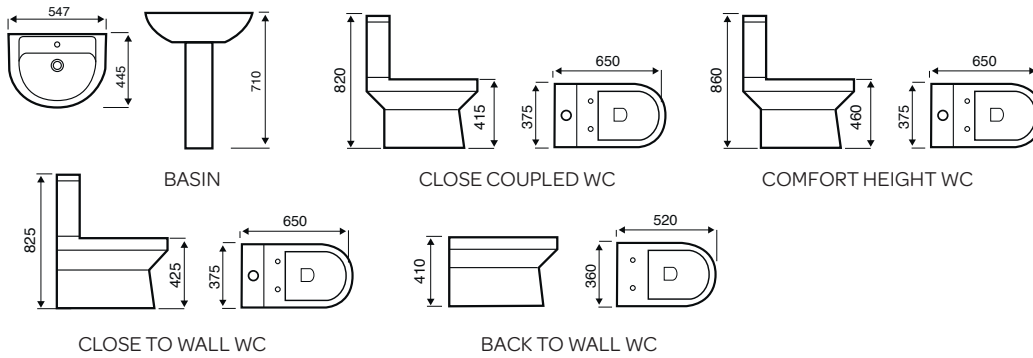

550MM SEMI-RECESSED BASIN

C/C OPEN BACK WC - SQUARE

BTW WC - SQUARE

BIDET - SQUARE

Project

Style

Bijoux

Additional Sanitaryware