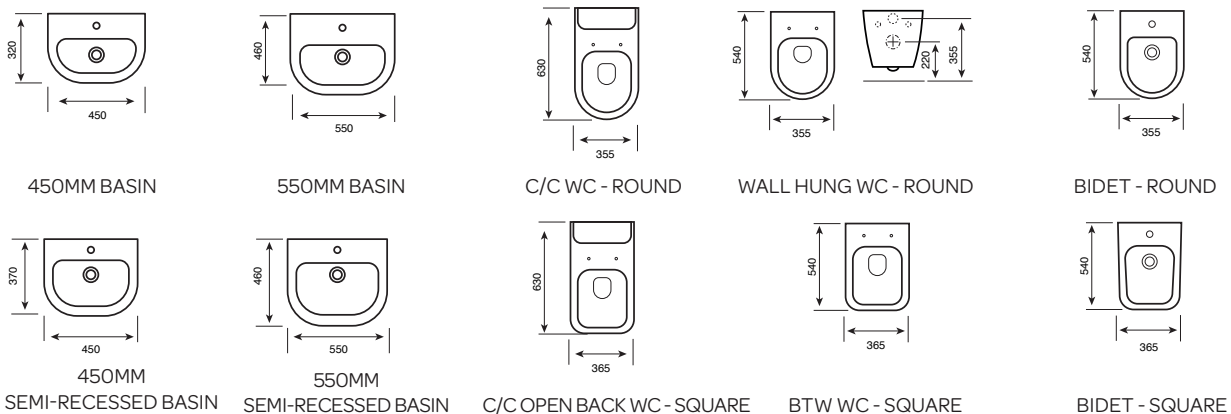

Eclipse

450MM BASIN

550MM BASIN

C/C WC - ROUND

WALL HUNG WC - ROUND

BIDET - ROUND

450MM SEMI-RECESSED BASIN

550MM SEMI-RECESSED BASIN

C/C OPEN BACK WC - SQUARE

BTW WC - SQUARE

BIDET - SQUARE