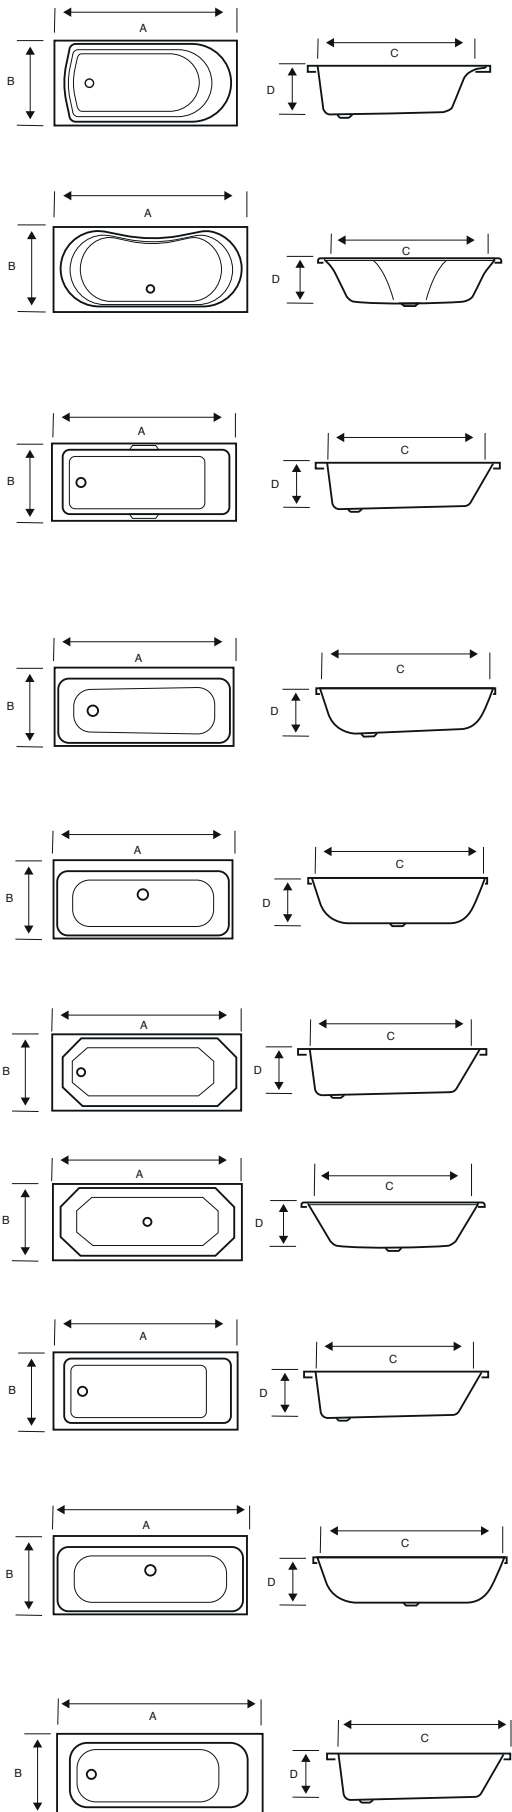

Ark

Size (mm)	A	B	C	D
1500x700	1490	695	1220	400
1700x700	1690	695	1420	400
1700x750	1690	745	1450	420

Ark Duo

Size (mm)	A	B	C	D
1700x750	1690	745	1370	420
1800x800	1790	795	1470	430

Luxe

Size (mm)	A	B	C	D
1500x700	1492	692	1332	410
1600x700	1592	692	1432	410
1650x700	1650	692	1482	410
1700x700	1692	692	1524	410
1700x750	1692	740	1524	430
1800x800	1792	792	1618	440

Refine

Size (mm)	A	B	C	D
1600x700	1592	692	1522	400
1700x700	1692	692	1561	400
1700x750	1692	742	1561	430

Refine Duo

Size (mm)	A	B	C	D
1600x700	1592	692	1522	410
1700x700	1692	692	1622	410
1700x750	1692	742	1622	410

Astlea

Size (mm)	A	B	C	D
1700x700	1692	692	1527	405

Astlea Duo

Size (mm)	A	B	C	D
1700x700	1692	692	1558	400

Spirit

Size (mm)	A	B	C	D
1500x700	1492	692	1332	410
1700x700	1692	740	1524	410
1700x750	1692	692	1542	410

Spirit Duo

Size (mm)	A	B	C	D
1700x700	1692	692	1622	410
1700x750	1692	740	1622	430
1800x800	1792	792	1646	440

G4k

Size (mm)	A	B	C	D
1400x700	1400	700	1260	400
1500x700	1500	700	1360	400
1600x700	1600	700	1460	400
1675x700	1675	700	1505	400
1700x700	1700	700	1560	400