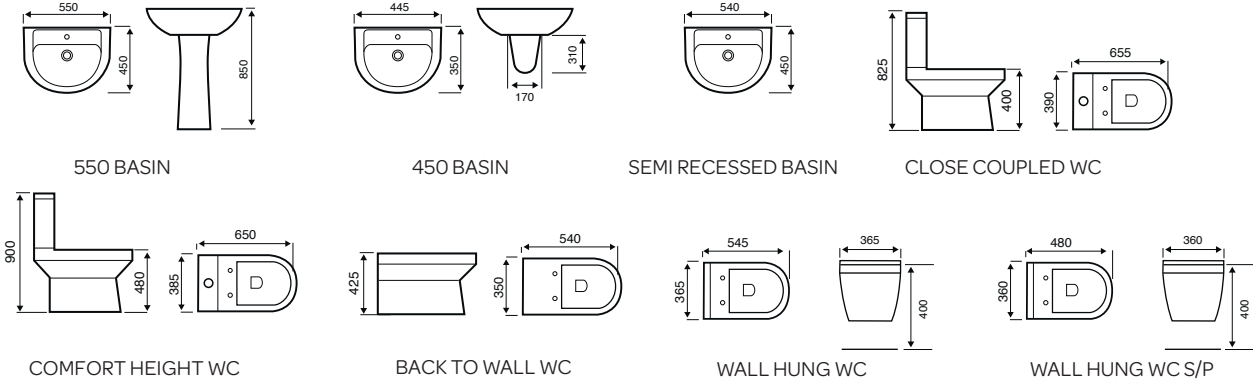

550MM SEMI-RECESSED BASIN

C/C OPEN BACK WC - SQUARE

BTW WC - SQUARE

BIDET - SQUARE

Project

Style

Bijoux

Additional Sanitaryware