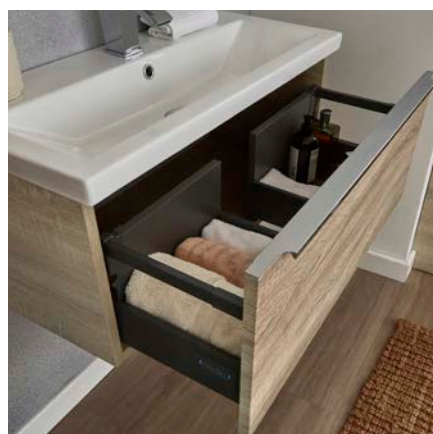

FOR FEATURED TAP COLLECTION
SEE PAGE 170

UNITS SUPPLIED WITH CHROME HANDLES AS
STANDARD. BLACK HANDLES SOLD SEPARATELY.