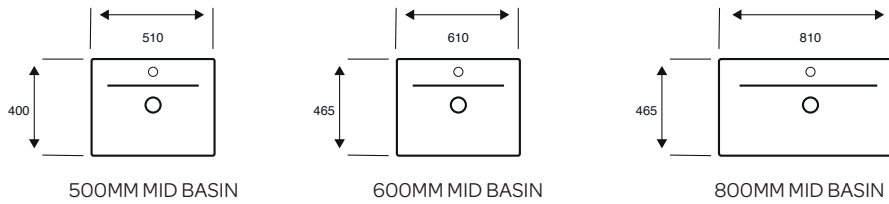

Kore

Purity

Countertop Basins

Arc & Options 24

NOTE: KARTELL UK RESERVES THE RIGHT TO MAKE CHANGES IN PRODUCTS AND TECHNICAL DETAILS WITHOUT PRIOR NOTICE. FOR EXACT MEASUREMENTS, IN PARTICULAR FOR CUSTOMIZED INSTALLATION SCENARIOS, IT CAN ONLY BE TAKEN FROM THE FINISHED CERAMIC PRODUCT.