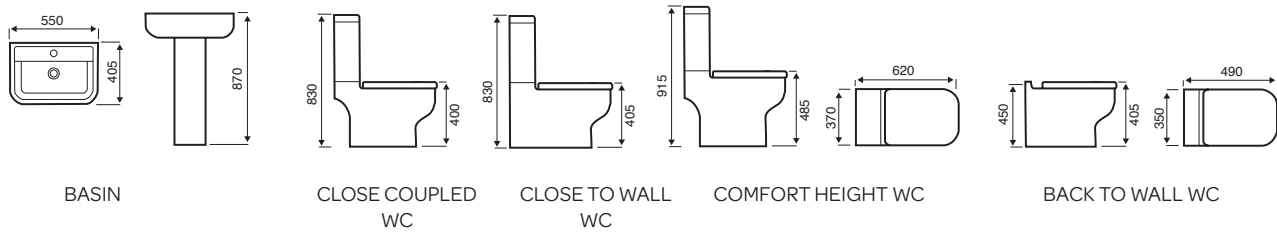

Options 600

BASIN

CLOSE COUPLED WC

CLOSE TO WALL WC

COMFORT HEIGHT WC

BACK TO WALL WC

Kameo

450MM BASIN