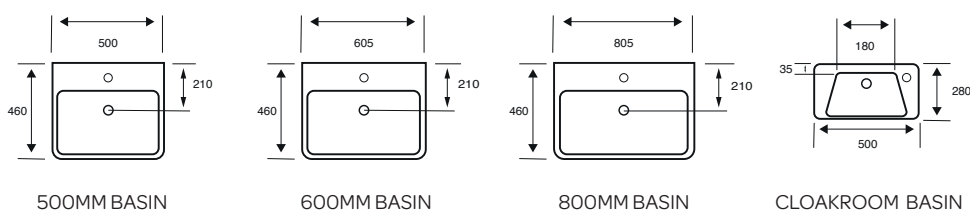

Arc & Options 24

NOTE: KARTELL UK RESERVES THE RIGHT TO MAKE CHANGES IN PRODUCTS AND TECHNICAL DETAILS WITHOUT PRIOR NOTICE. FOR EXACT MEASUREMENTS, IN PARTICULAR FOR CUSTOMIZED INSTALLATION SCENARIOS, IT CAN ONLY BE TAKEN FROM THE FINISHED CERAMIC PRODUCT.