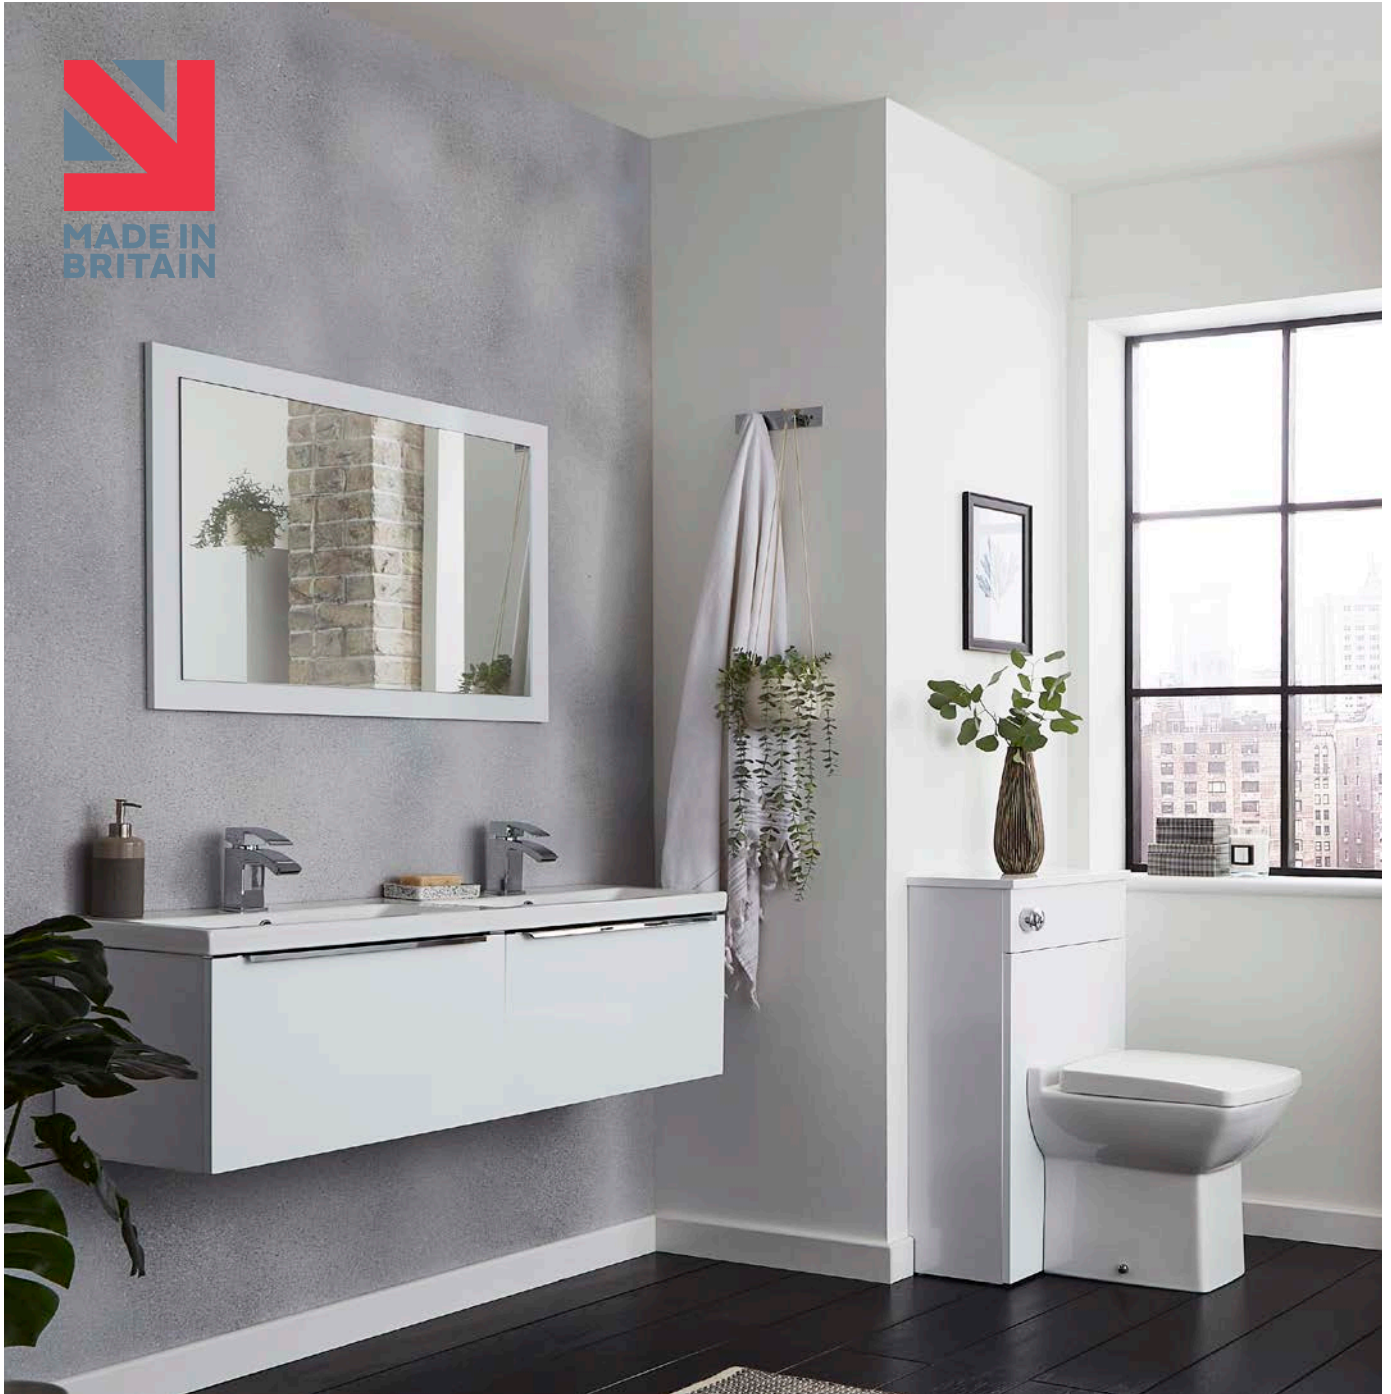

FOR FEATURED TAP COLLECTION
SEE PAGE 170

UNITS SUPPLIED WITH CHROME HANDLES AS STANDARD. BLACK HANDLES SOLD SEPARATELY.

500MM WALL MOUNTED DRAWER UNIT & CERAMIC BASIN - WHITE GLOSS
H 375 X W 500 X D 355
KOR500WM-W
KOR500BASIN £455.00