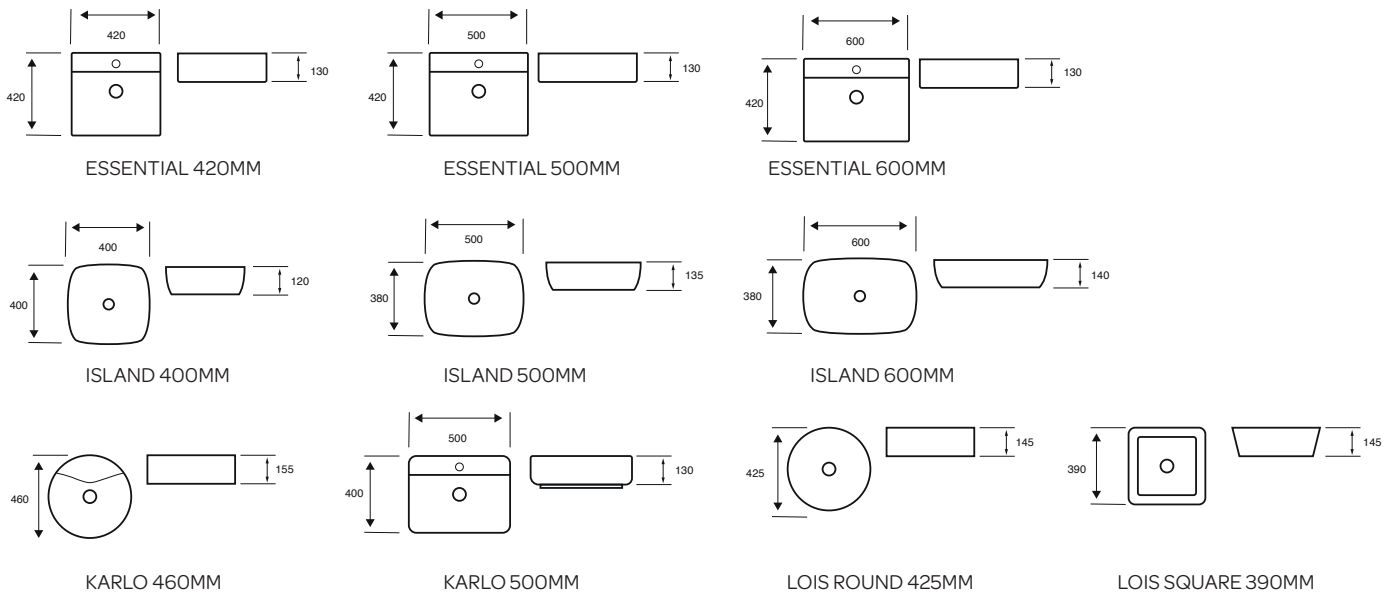

Countertop Basins