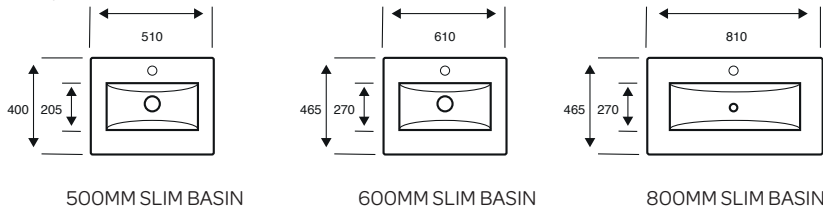

Kore

Purity

Countertop Basins

Arc & Options 24

NOTE: KARTELL UK RESERVES THE RIGHT TO MAKE CHANGES IN PRODUCTS AND TECHNICAL DETAILS WITHOUT PRIOR NOTICE. FOR EXACT MEASUREMENTS, IN PARTICULAR FOR CUSTOMIZED INSTALLATION SCENARIOS, IT CAN ONLY BE TAKEN FROM THE FINISHED CERAMIC PRODUCT.