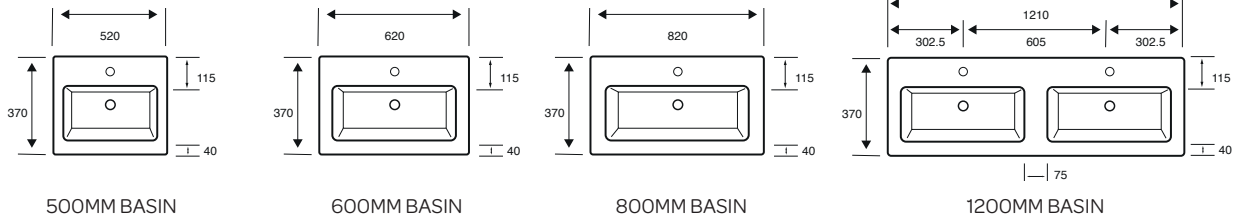

Kore

Purity

Countertop Basins

Arc & Options 24

NOTE: KARTELL UK RESERVES THE RIGHT TO MAKE CHANGES IN PRODUCTS AND TECHNICAL DETAILS WITHOUT PRIOR NOTICE. FOR EXACT MEASUREMENTS, IN PARTICULAR FOR CUSTOMIZED INSTALLATION SCENARIOS, IT CAN ONLY BE TAKEN FROM THE FINISHED CERAMIC PRODUCT.