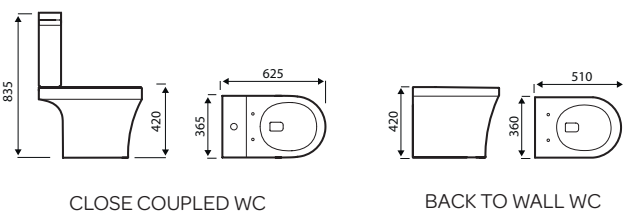

WALL MOUNTED WC

Studio

BASIN

CLOSE COUPLED WC

Ozone

CLOSE COUPLED WC

BACK TO WALL WC

Pure