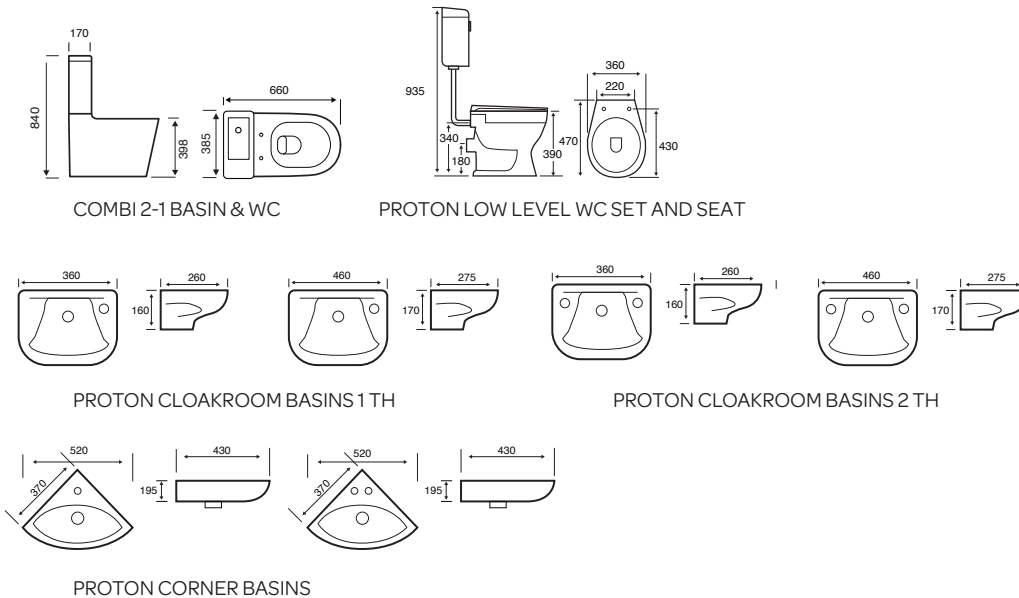

550MM SEMI-RECESSED BASIN

C/C OPEN BACK WC - SQUARE

BTW WC - SQUARE

BIDET - SQUARE

Project

Style

Bijoux

Additional Sanitaryware