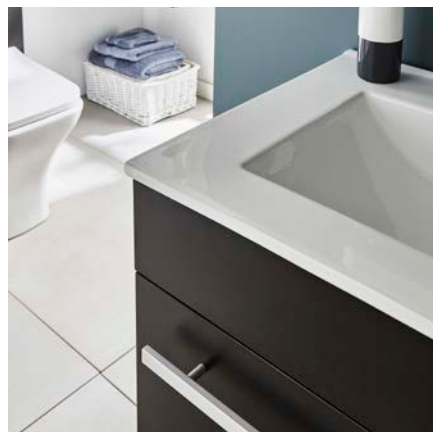

PURITY 500MM HANDLE (EACH)
FITS DOOR AND DRAWER BASIN UNITS

HAN004 POLISHED CHROME **£31.00**
PUR500HAN-S MATT SILVER **£30.00**
HAN005 MATT BLACK **£31.00**
HAN015 BRUSHED BRASS **£45.00**