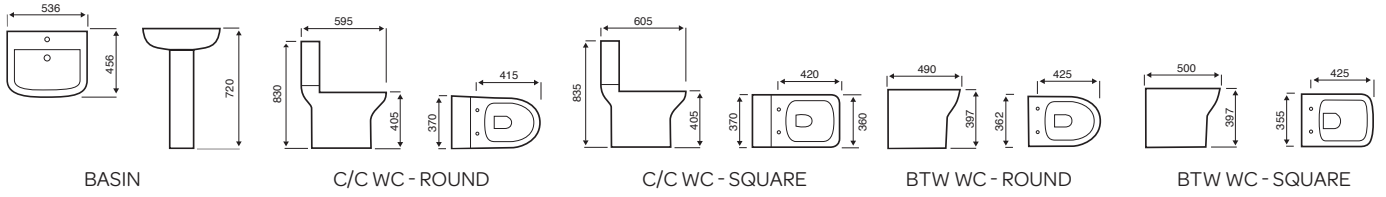

550MM SEMI-RECESSED BASIN

C/C OPEN BACK WC - SQUARE

BTW WC - SQUARE

BIDET - SQUARE

Project

Style

Bijoux

Additional Sanitaryware