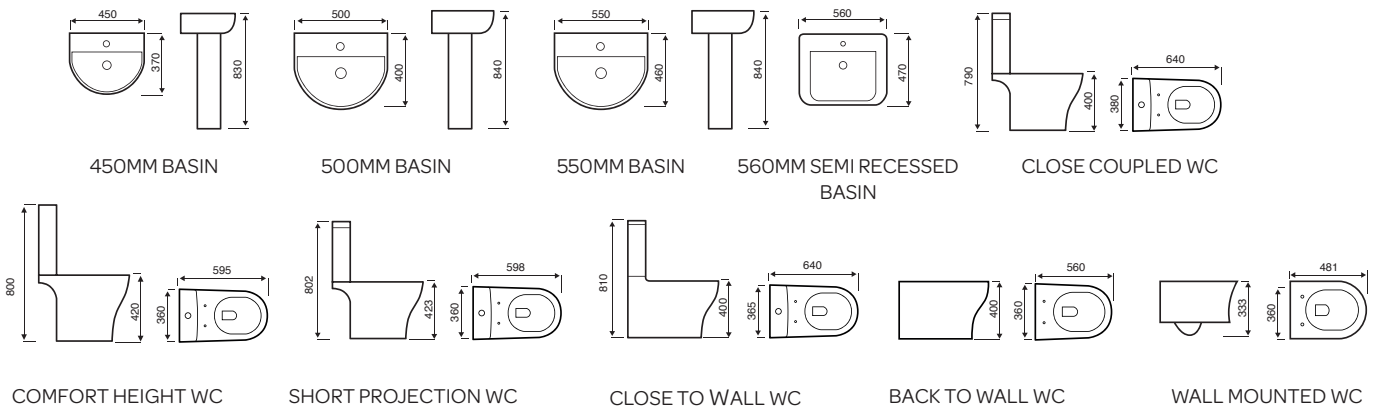

Options 600

BASIN

CLOSE COUPLED WC

CLOSE TO WALL WC

COMFORT HEIGHT WC

BACK TO WALL WC

Kameo

450MM BASIN