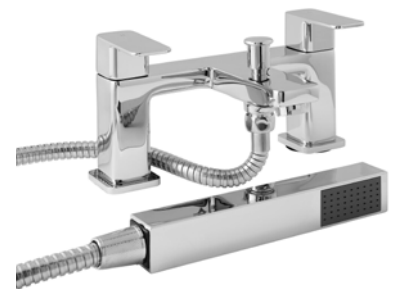

£111.00

BATH SHOWER MIXER
OFTAP32

£130.00

Excel, a brassware range with effortless edge. Add to your bathroom interior for a flawlessly refined finish.

MONO BASIN MIXER
OFTAP41

£80.00

BATH FILLER
OFTAP43

£124.00