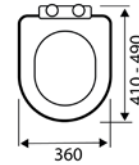

Superslim D
SANDWICH STYLE PREMIUM D SHAPED

- Made from duroplastic

SEA104D £68.00