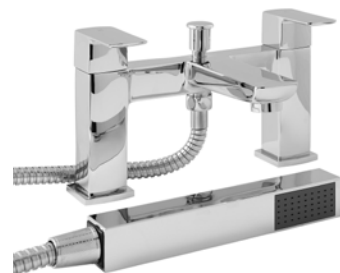

MONO BASIN MIXER
OFTAP21

£68.00

BATH FILLER
OFTAP23

£123.00

BATH SHOWER MIXER
OFTAP22

£124.00

BRASSWARE

DAKOTA