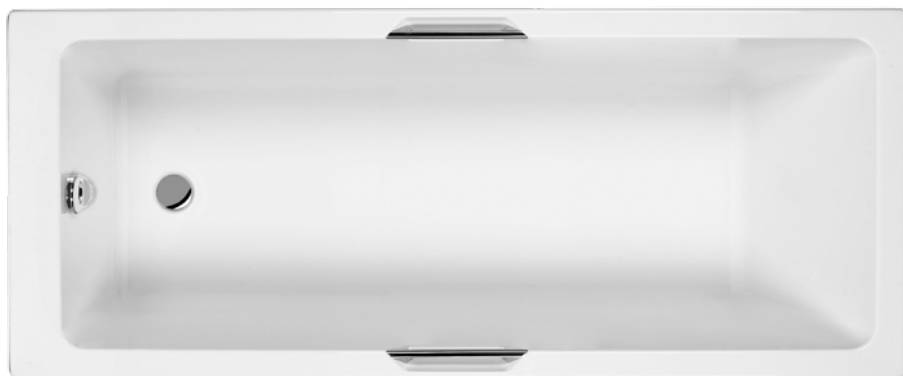

25 Year Guarantee

Encapsulated Baseboard

Made in UK

ARK

FOR TECHNICAL INFORMATION SEE PAGE 240

OPTIONAL BLACK GRIPS
LUXE INTEGRATED GRIPS BLACK (PAIR)
LUXGRIPBK £77.00

CHROME INTEGRATED GRIPS SUPPLIED AS STANDARD