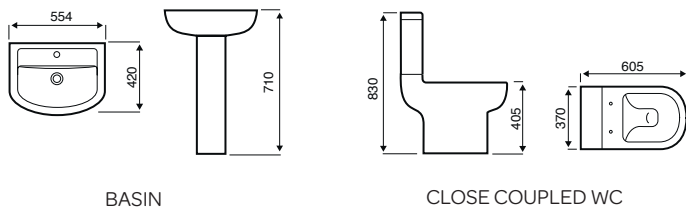

Studio

BASIN

CLOSE COUPLED WC