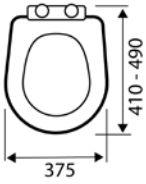

SEATS

Soft Close Seat

One Button Quick Release

Top Fixing

Uni One
UNIVERSAL STANDARD TOILET SEAT

- Made from polypropylene

SEA001UN £31.00