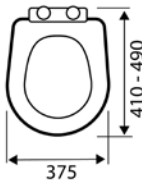

Uni Two
UNIVERSAL PREMIUM TOILET SEAT