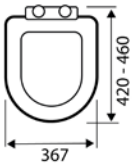

- Made from duroplastic

SEA002UN £40.00

Standard D
WRAPOVER STANDARD D SHAPED SEAT

- Made from polypropylene

SEA101D £56.00