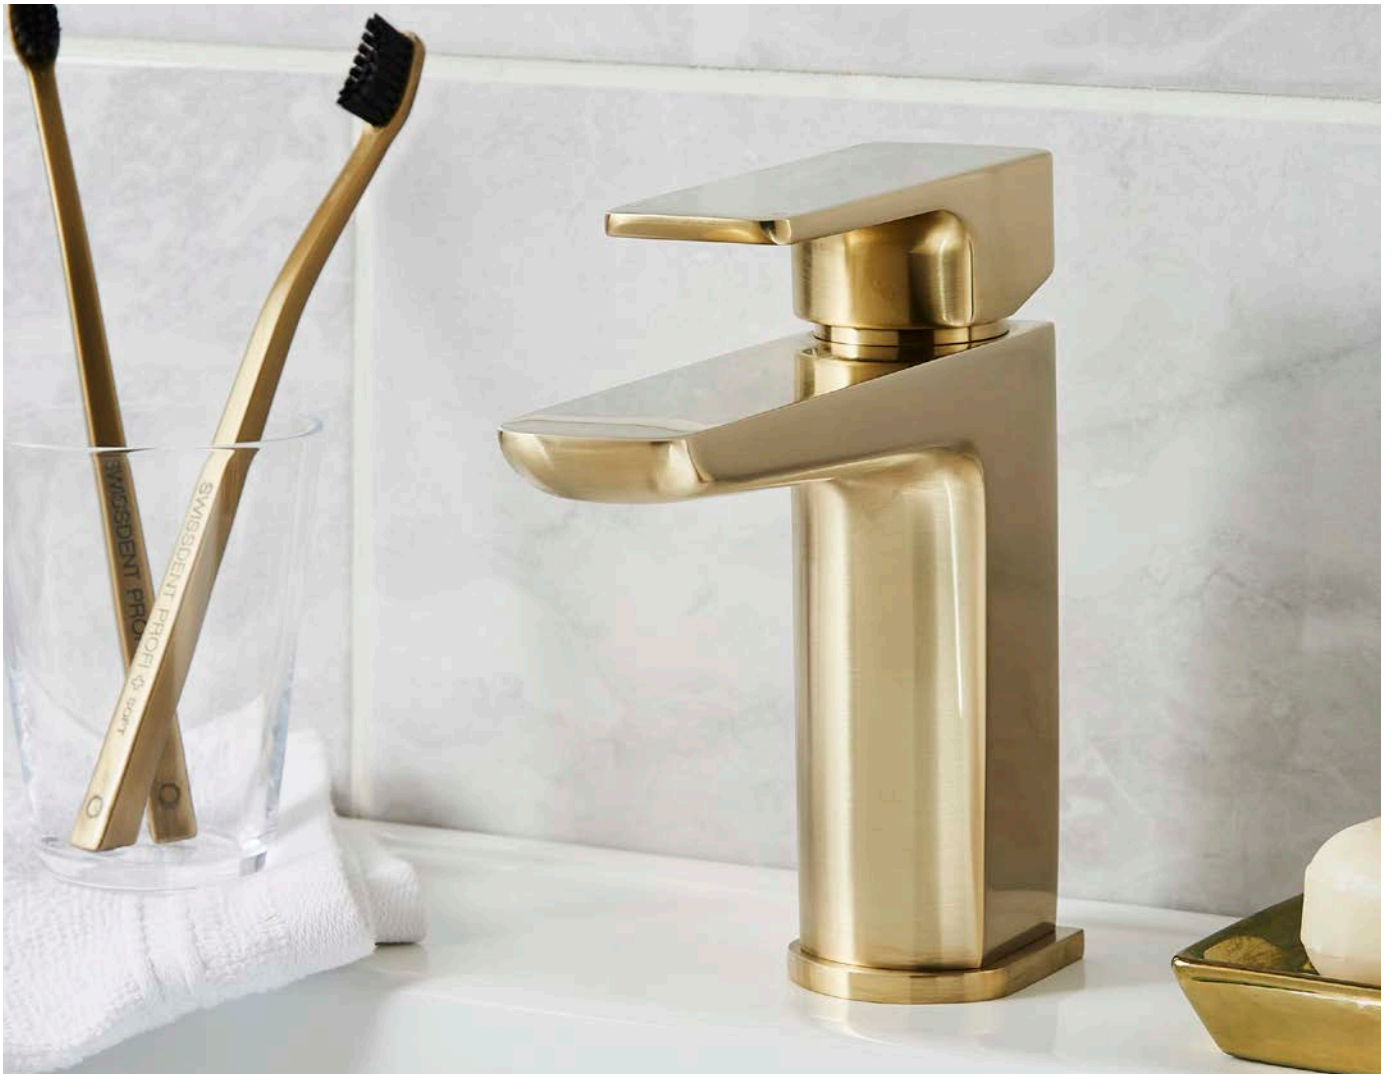

£109.00

HI-RISE MONO BASIN MIXER
TAP301KCP

£185.00

Lifetime Guarantee

Brushed Brass

BRASSWARE

new!

KOLT