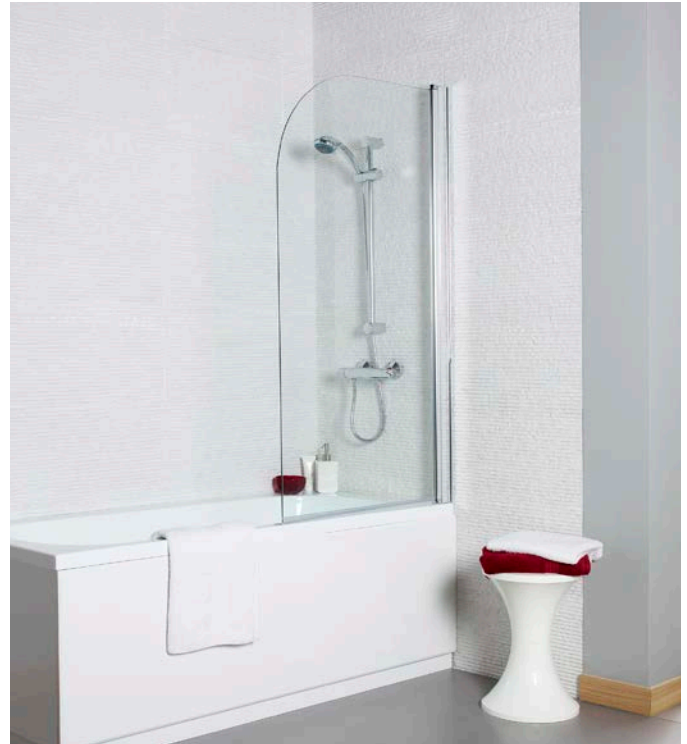

BATH SHOWER SCREENS

 Lifetime Guarantee

 6mm Glass

Koncept

STRAIGHT SCREEN, SQUARE EDGE

1400 X 780MM

KONSSS

£150.00