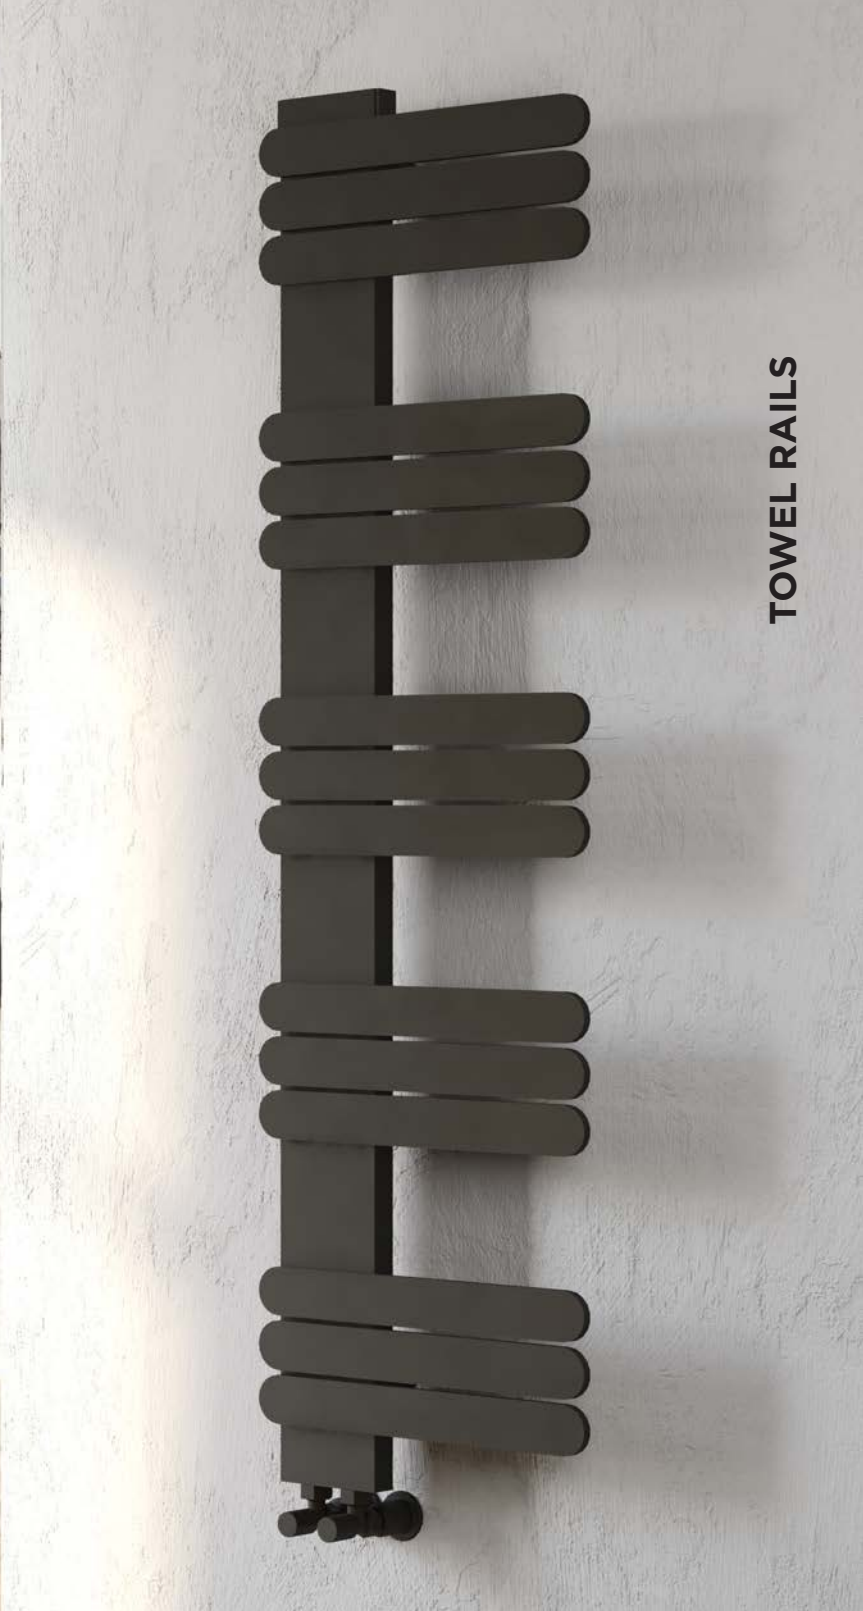

TOWEL RAILS

MANITOBA

PRODUCT CODE	HEIGHT (MM)	WIDTH (MM)	DEPTH (MM)	TAPPING CENTRES (MM)	OUTPUT (BTU) Δ T60	NO. SECTIONS	PRICE (£)
ALTWL-16-503-GY	250	450	40	50	928	3	£265.00
ALTWL-16-506-GY	540	450	40	50	1956	6	£407.00
ALTWL-16-509-GY	830	450	40	50	2988	9	£550.00
ALTWL-16-512-GY	1120	450	40	50	4016	12	£692.00
ALTWL-16-515-GY	1410	450	40	50	5044	15	£880.00

5 Year Guarantee

Textured
Grey

Material
Aluminium

Delivery within
2 Working Days