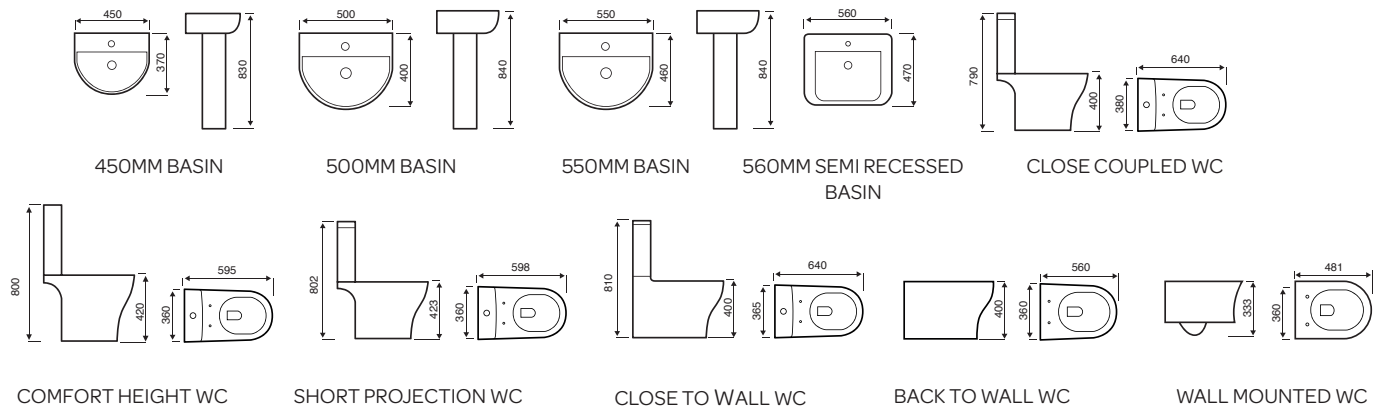

450MM BASIN

500MM BASIN

550MM BASIN

560MM SEMI RECESSED BASIN

CLOSE COUPLED WC

COMFORT HEIGHT WC

SHORT PROJECTION WC

CLOSE TO WALL WC

BACK TO WALL WC

WALL MOUNTED WC