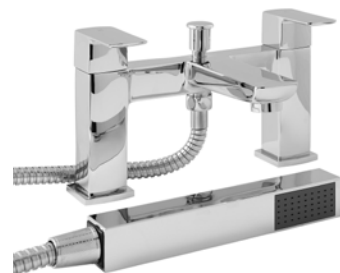

MONO BASIN MIXER  
**OFTAP21**

£68.00

BATH FILLER  
**OFTAP23**

£123.00

BATH SHOWER MIXER  
**OFTAP22**

£124.00

BRASSWARE