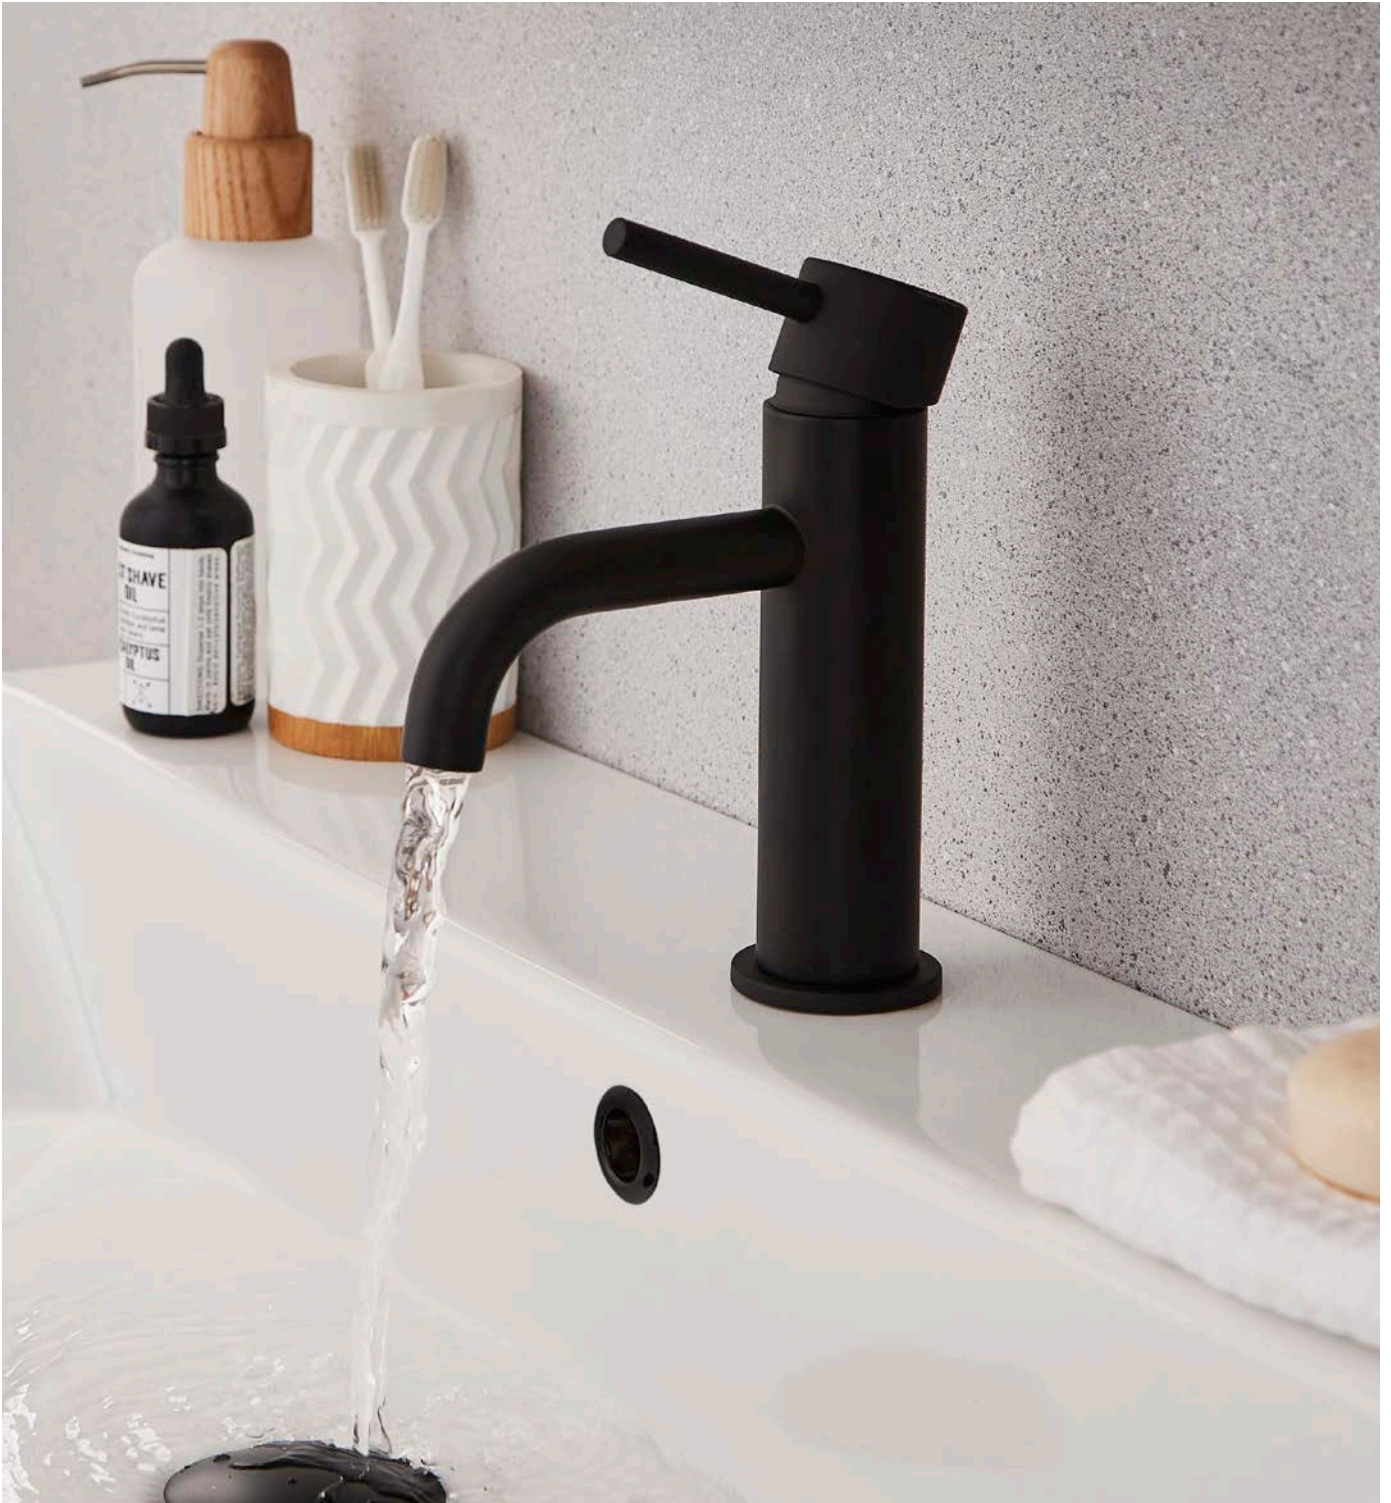

NERO ROUND

FOR MATCHING SHOWER SEE PAGE 122