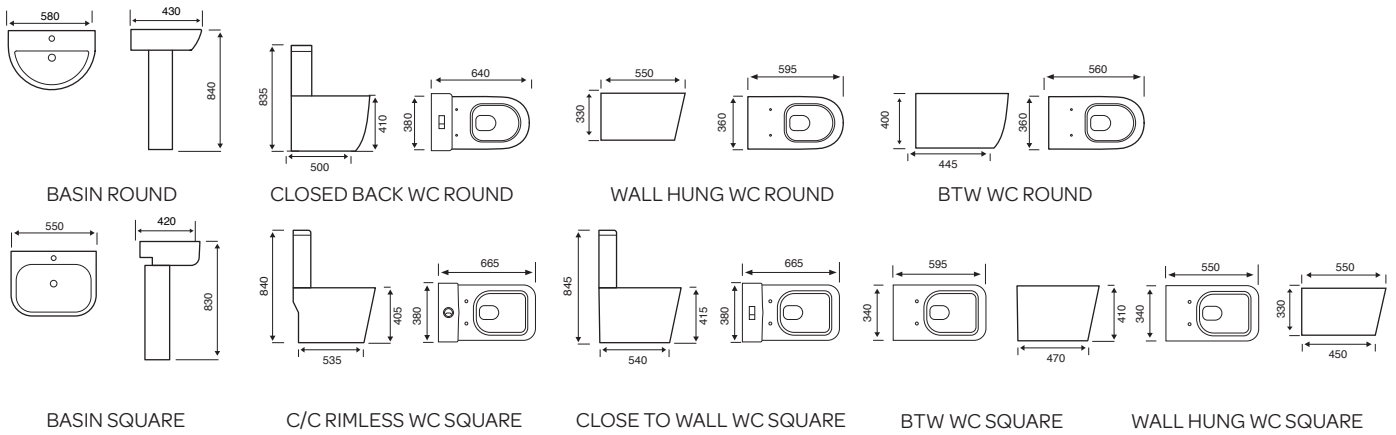

BASIN ROUND

CLOSED BACK WC ROUND

WALL HUNG WC ROUND

BTW WC ROUND

BASIN SQUARE

C/C RIMLESS WC SQUARE

CLOSE TO WALL WC SQUARE

BTW WC SQUARE

WALL HUNG WC SQUARE