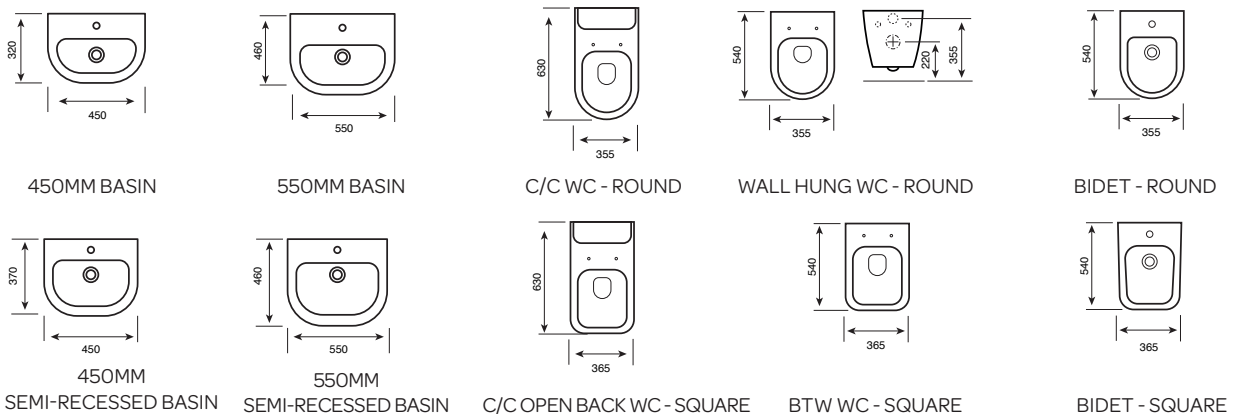

Eclipse

450MM BASIN

550MM BASIN

C/C WC - ROUND

WALL HUNG WC - ROUND

BIDET - ROUND

450MM SEMI-RECESSED BASIN

550MM SEMI-RECESSED BASIN

C/C OPEN BACK WC - SQUARE

BTW WC - SQUARE

BIDET - SQUARE