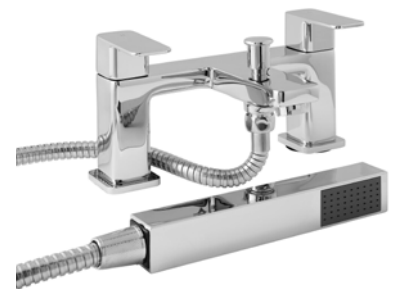

BATH SHOWER MIXER
OFTAP32

£130.00