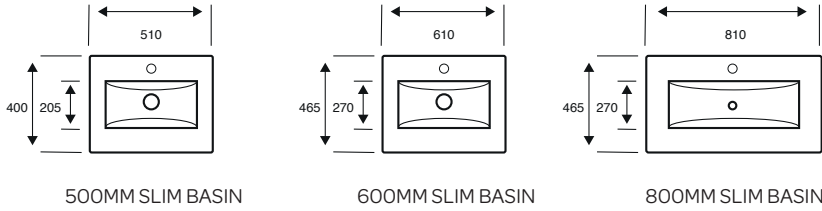

Kore

Purity

Countertop Basins

Arc & Options 24

NOTE: KARTELL UK RESERVES THE RIGHT TO MAKE CHANGES IN PRODUCTS AND TECHNICAL DETAILS WITHOUT PRIOR NOTICE. FOR EXACT MEASUREMENTS, IN PARTICULAR FOR CUSTOMIZED INSTALLATION SCENARIOS, IT CAN ONLY BE TAKEN FROM THE FINISHED CERAMIC PRODUCT.