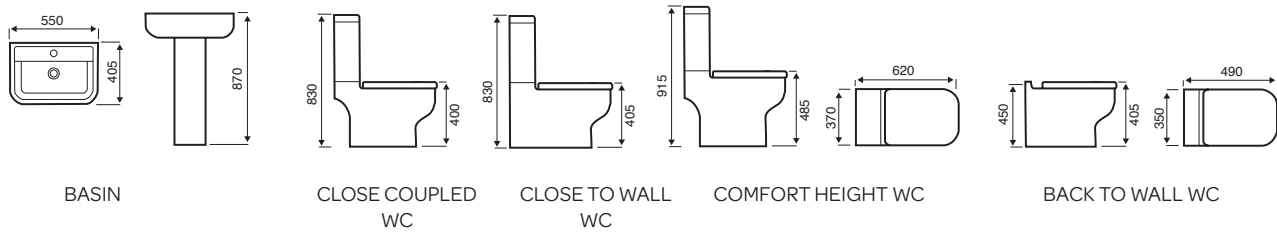

BASIN

CLOSE COUPLED WC

CLOSE TO WALL WC

COMFORT HEIGHT WC

BACK TO WALL WC

Kameo