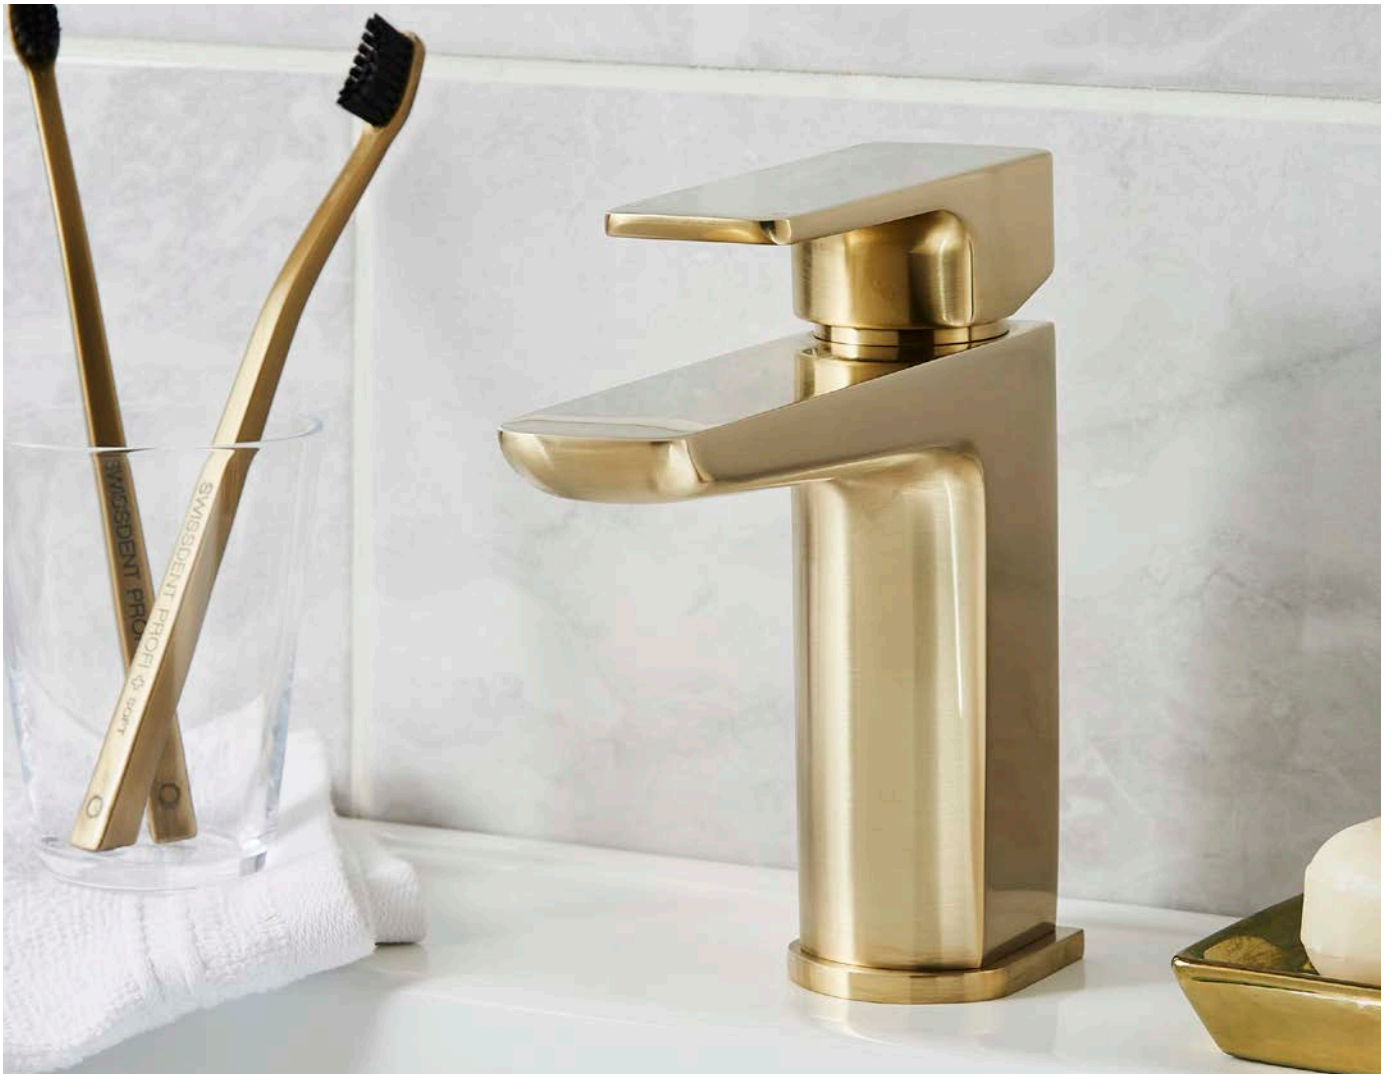

£185.00

Lifetime Guarantee

Brushed Brass

BRASSWARE

new!

KOLT

FOR MATCHING SHOWER  
SEE PAGE 131

BATH FILLER  
TAP324KBB