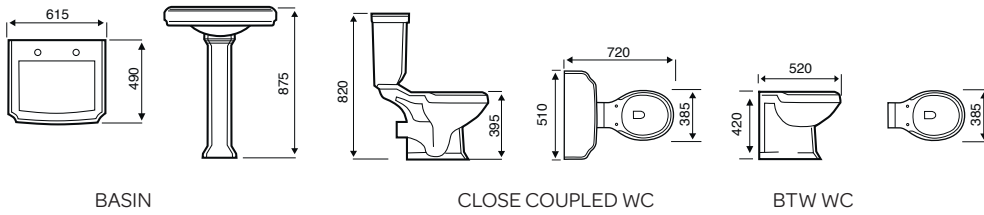

Astley

BASIN

CLOSE COUPLED WC

BTW WC

Options 600