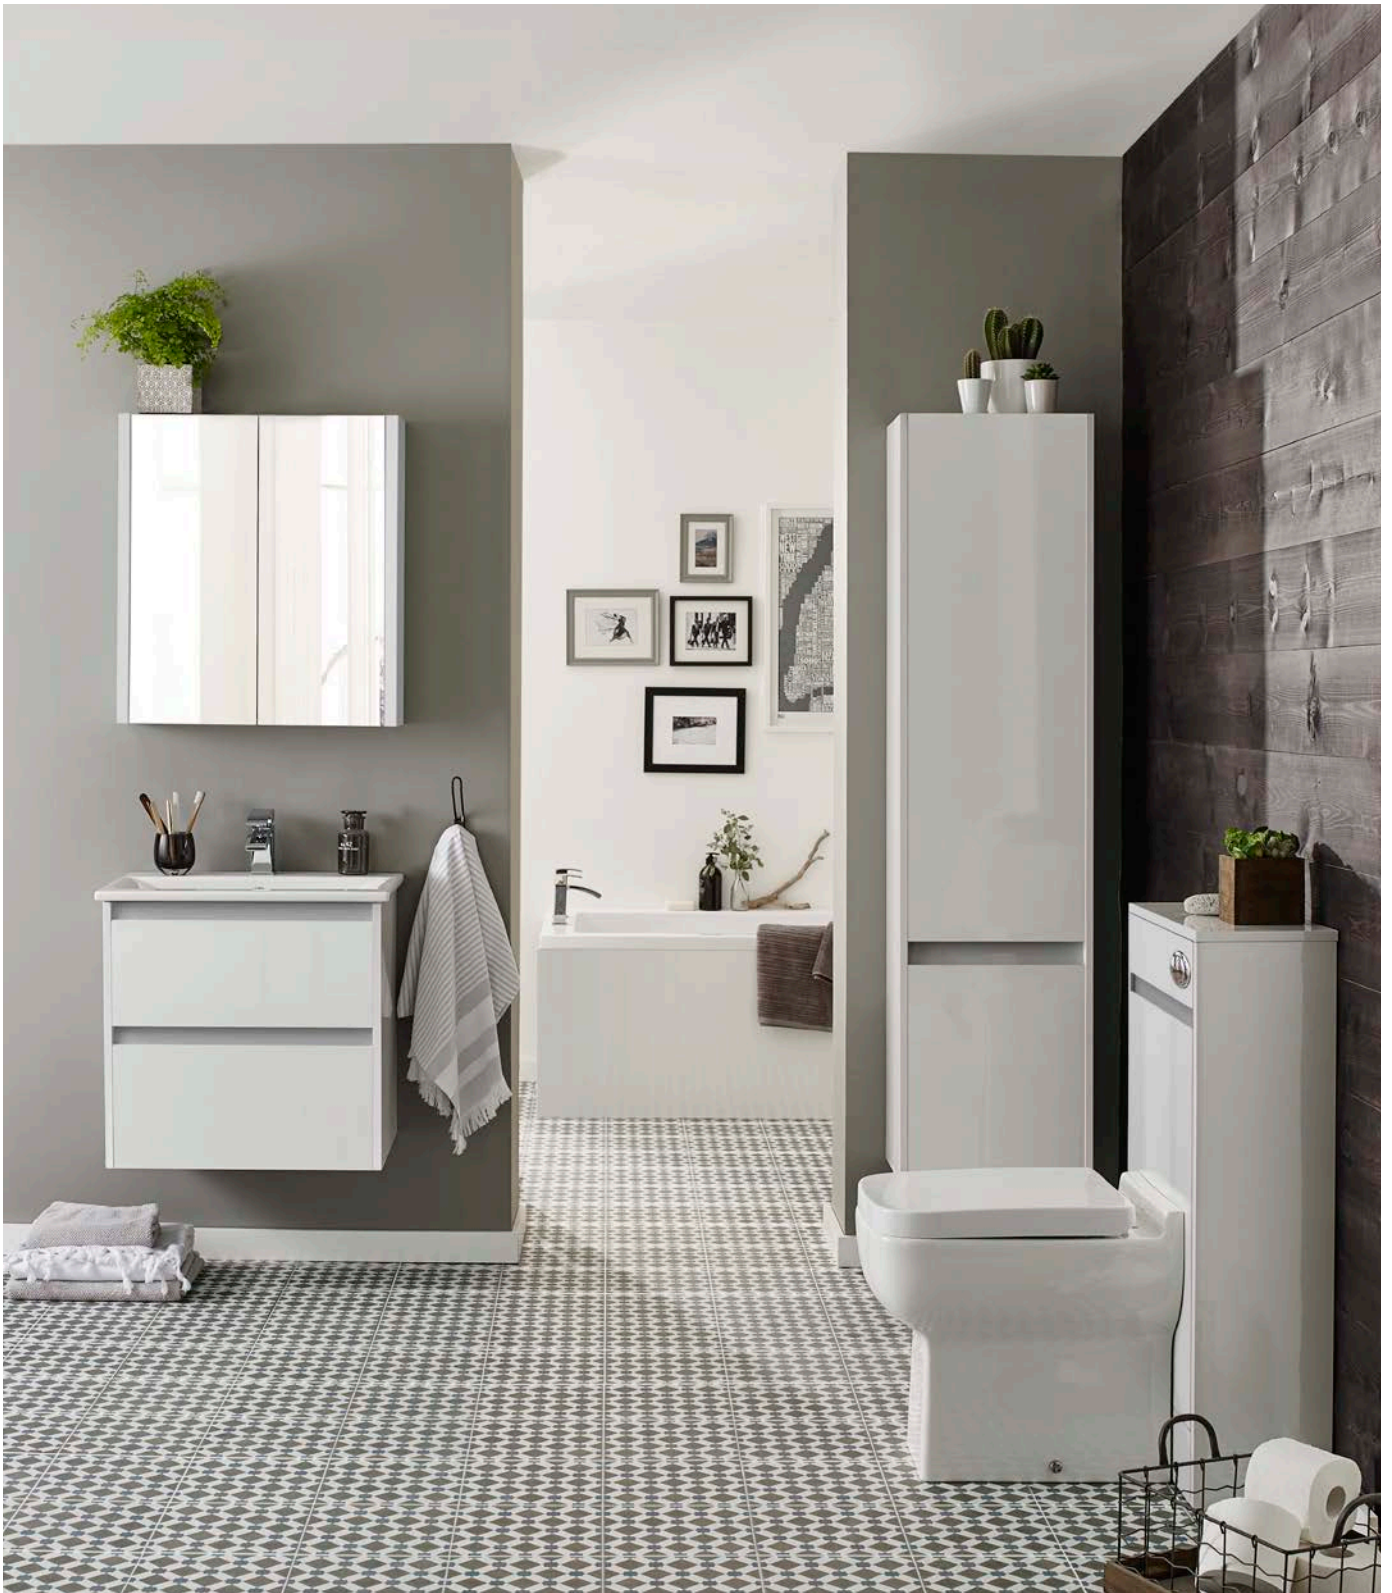

FOR FEATURED PAN SEE PAGE 90