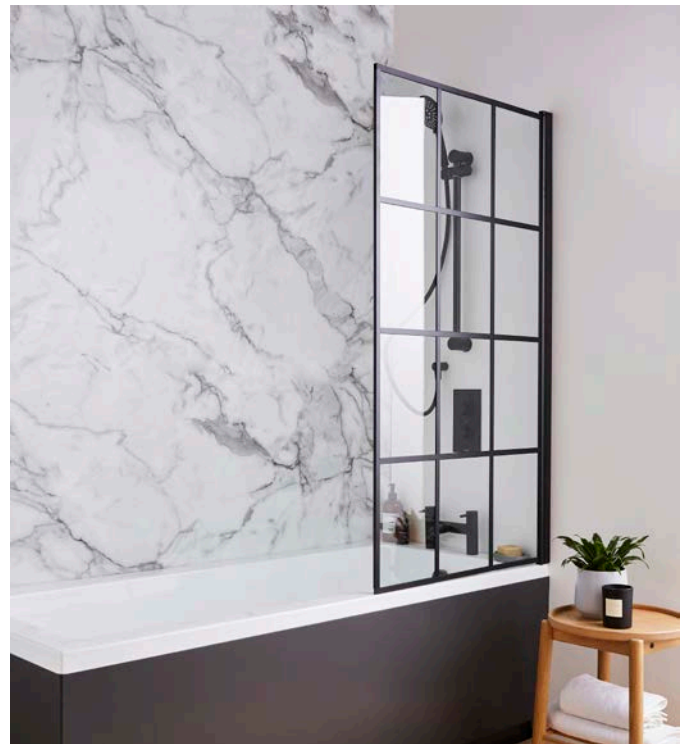

Kritt

STRAIGHT SCREEN, SQUARE EDGE

1400 X 780MM

KRI-SS

£197.00