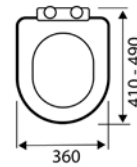

- Made from duroplastic

**SEA002UN** £40.00

**Standard D**  
WRAPOVER STANDARD D SHAPED SEAT

- Made from polypropylene

**SEA101D** £56.00

**Slim D**  
SLIM WRAPOVER PREMIUM D SHAPED

- Made from duroplastic

**SEA102D** £68.00