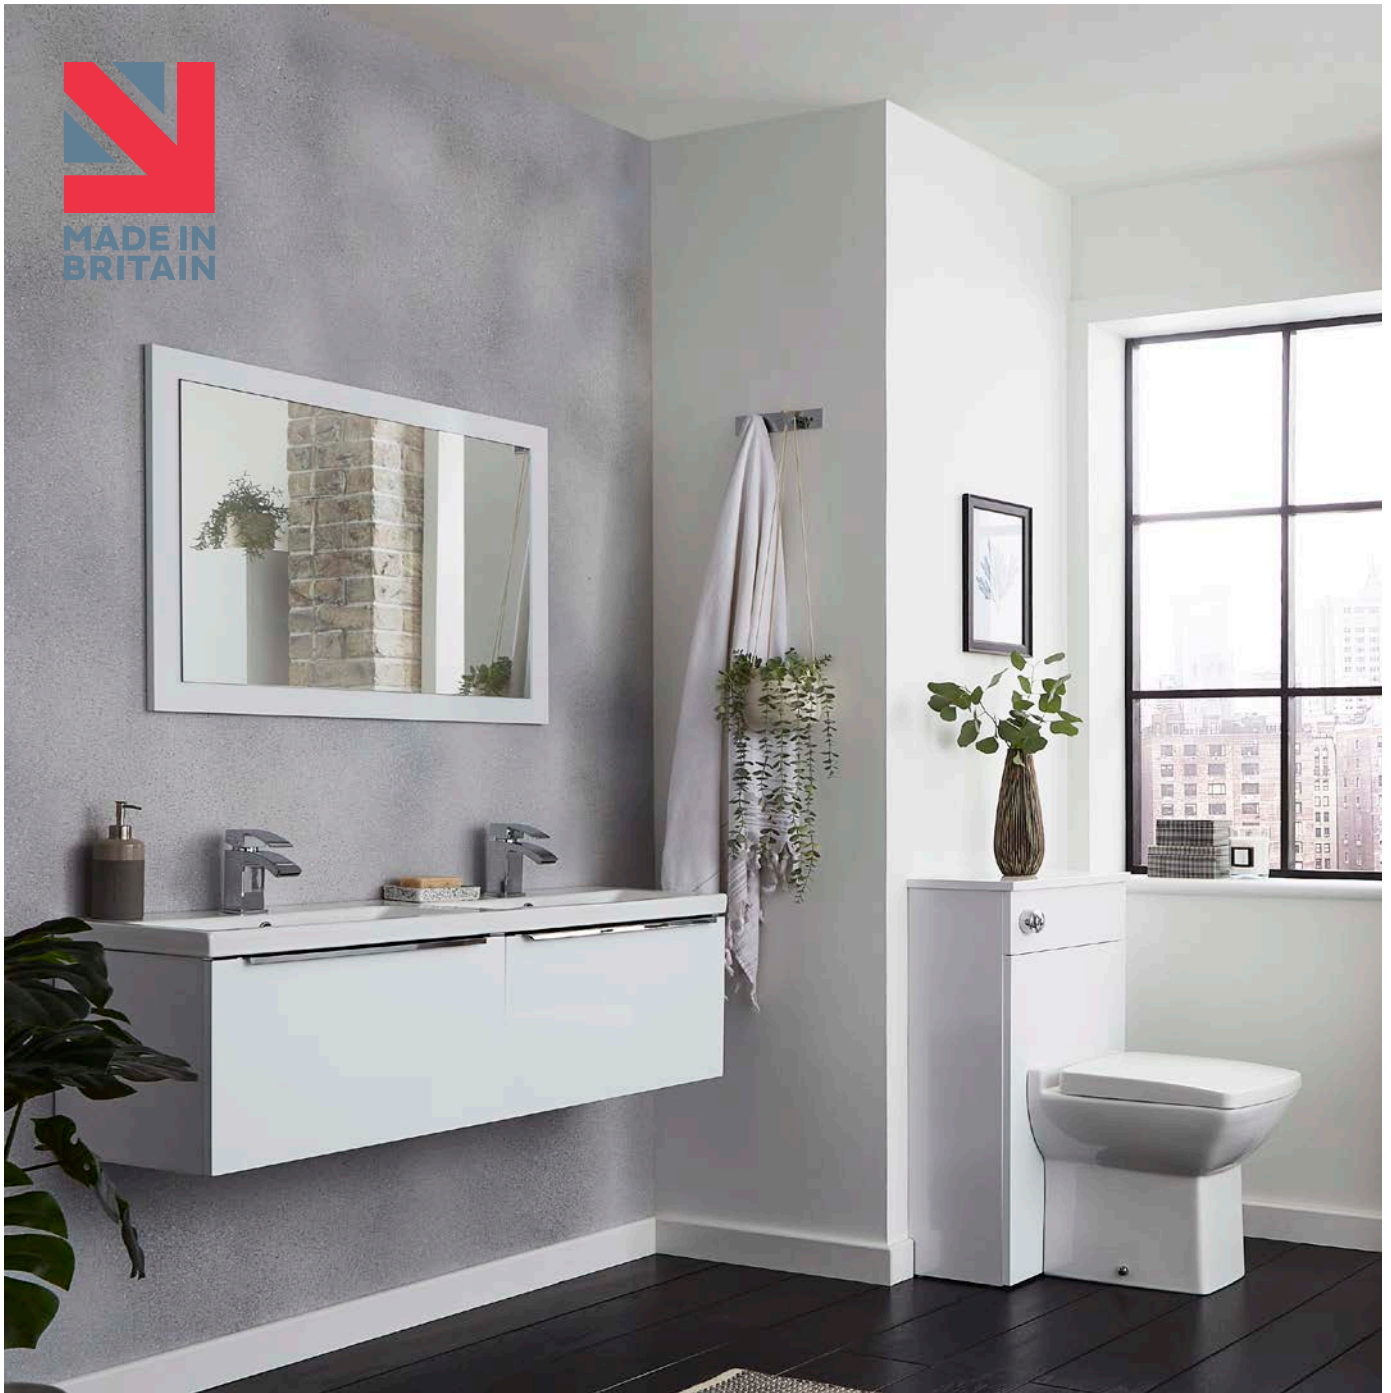

FOR FEATURED TAP COLLECTION
SEE PAGE 170

UNITS SUPPLIED WITH CHROME HANDLES AS STANDARD. BLACK HANDLES SOLD SEPARATELY.