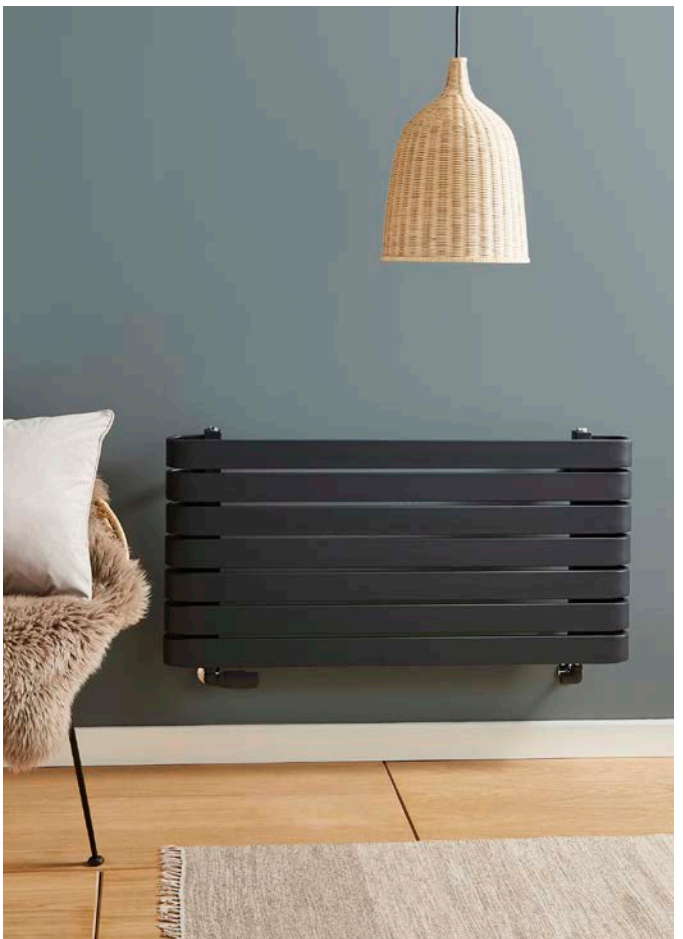

Denver

TEXTURED GREY

Product Code	Height (mm)	Width (mm)	Output $\Delta t60^{\circ}\text{C}$ (BTUs)	Tapping centres (mm)	Price (£)
DEN500-600A	500	600	1844	400	£299.00
DEN500-1000A	500	1000	2620	800	£399.00