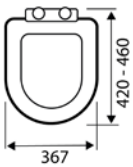

- Made from duroplastic

SEA002UN £40.00

Standard D
WRAPOVER STANDARD D SHAPED SEAT

- Made from polypropylene

SEA101D £56.00