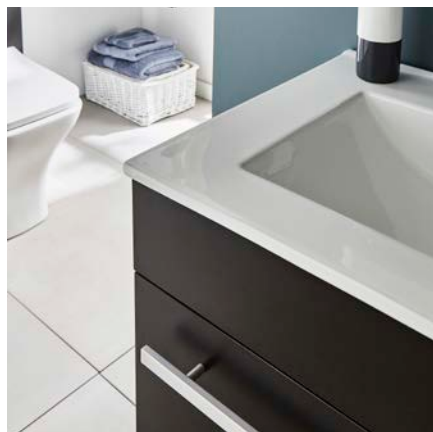

PURITY 500MM HANDLE (EACH)
FITS DOOR AND DRAWER BASIN UNITS

HAN004 POLISHED CHROME **£31.00**
PUR500HAN-S MATT SILVER **£30.00**
HAN005 MATT BLACK **£31.00**
HAN015 BRUSHED BRASS **£45.00**