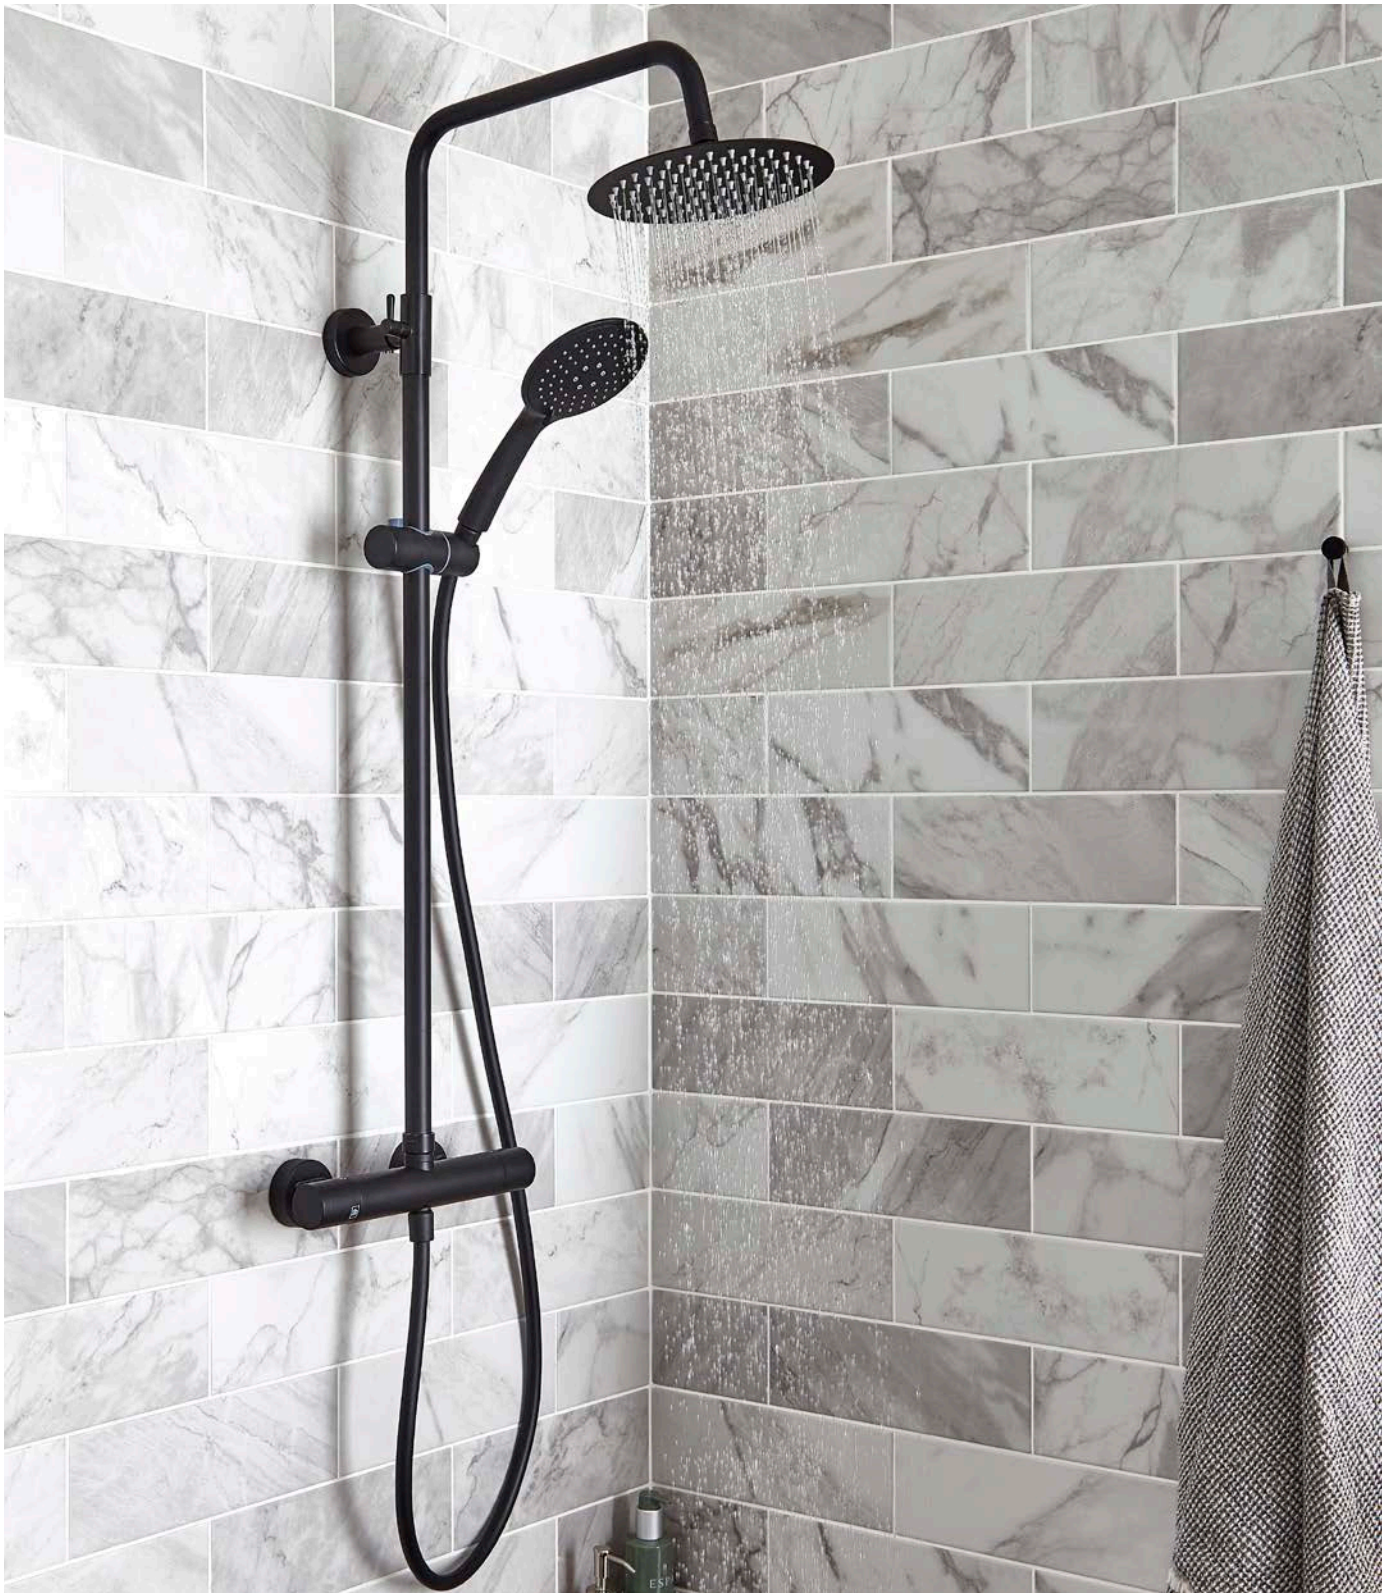

# NERO ROUND

5 Year Guarantee