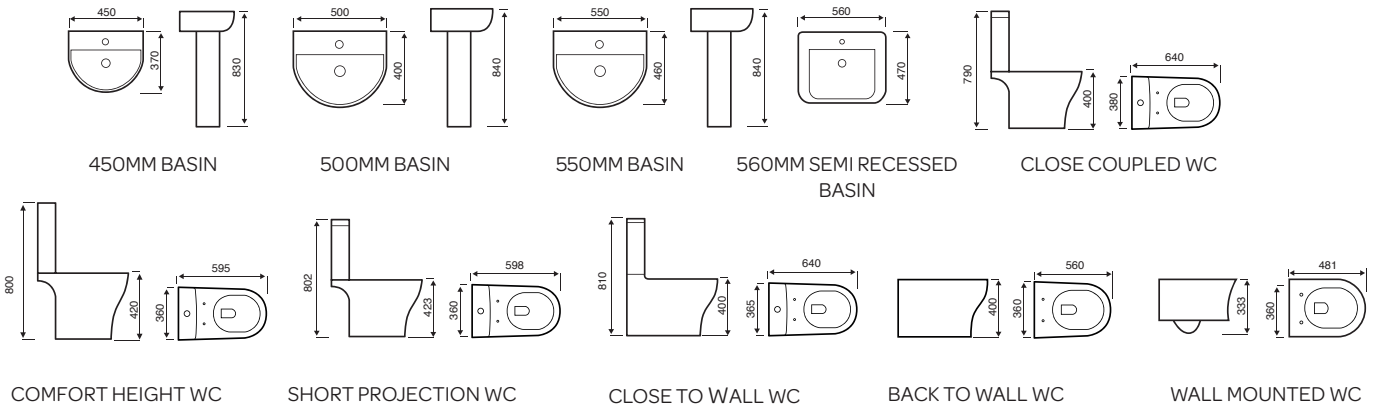

450MM BASIN

500MM BASIN

550MM BASIN

560MM SEMI RECESSED BASIN

CLOSE COUPLED WC

COMFORT HEIGHT WC

SHORT PROJECTION WC

CLOSE TO WALL WC

BACK TO WALL WC

WALL MOUNTED WC