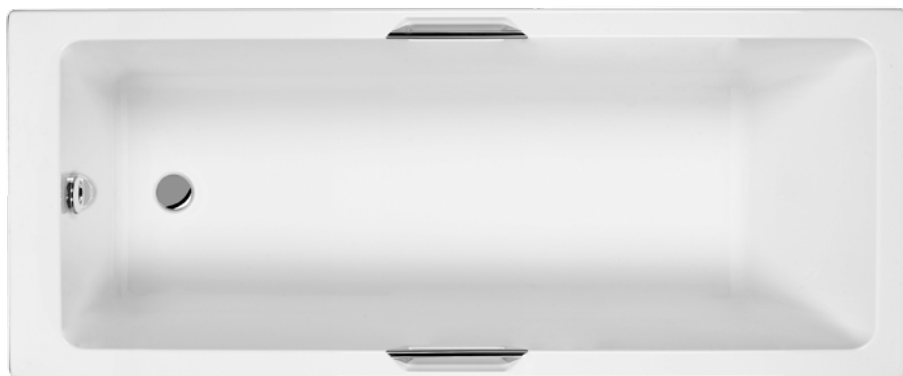

25 Year Guarantee

Encapsulated Baseboard

Made in UK

ARK

FOR TECHNICAL INFORMATION SEE PAGE 240

OPTIONAL BLACK GRIPS  
LUXE INTEGRATED GRIPS BLACK (PAIR)  
**LUXGRIPBK £77.00**

CHROME INTEGRATED GRIPS SUPPLIED AS STANDARD