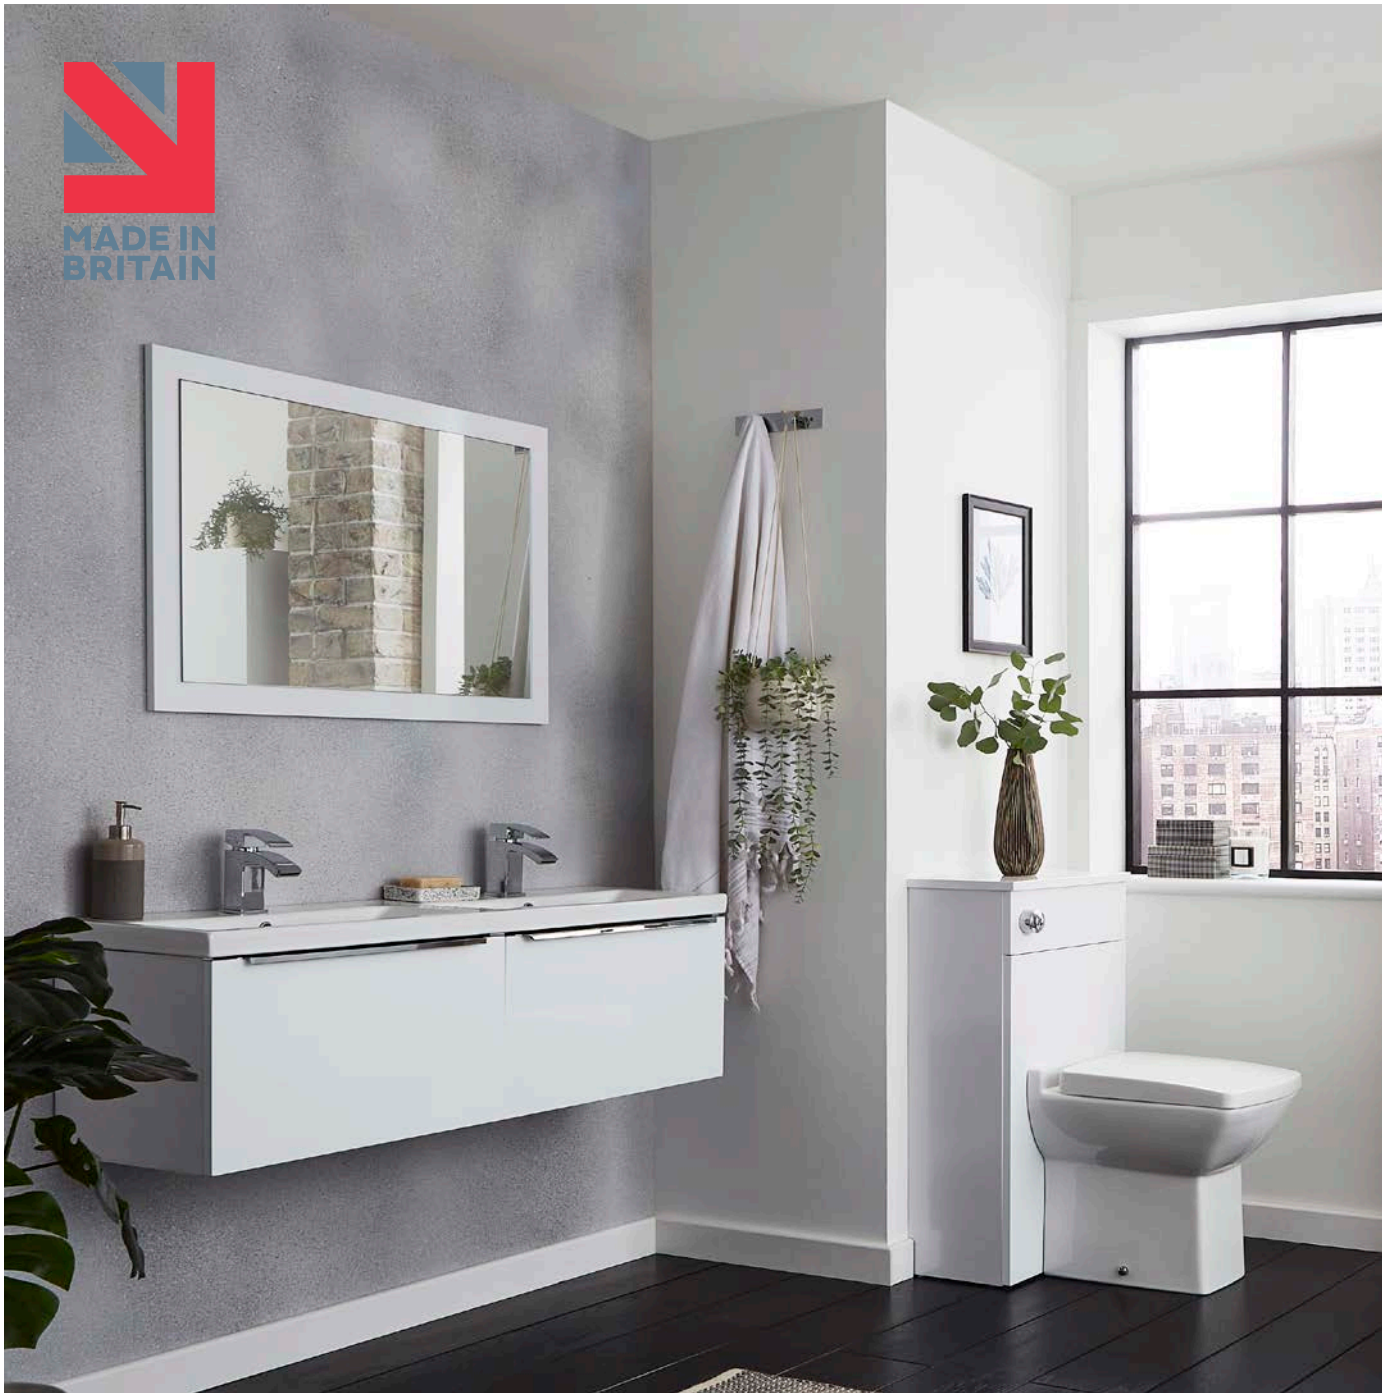

### WHY CHOOSE WATERPROOF?

- WATER RESISTANCE PROVIDES PROTECTION AGAINST SWELLING, WARPING AND DELAMINATION
- CORROSION AND OXIDATION RESISTANT FOR LONG LASTING SUSTAINABILITY
- MADE FROM HIGH DENSITY PVC FOR OPTIMUM DURABILITY
- MINIMISES MOULD AND MILDEW IN DAMP BATHROOM ENVIRONMENT