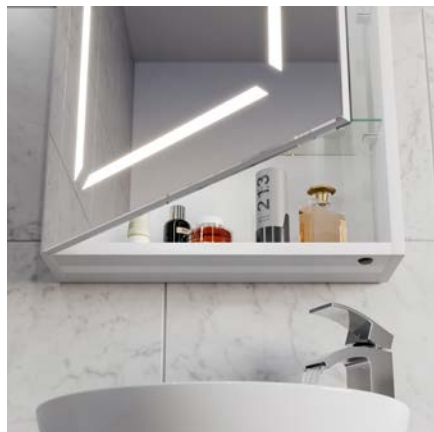

MIRROR CABINETS

FOR FEATURED COUNTERTOP BASIN
SEE PAGE 17