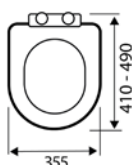

- Made from duroplastic

**SEA002UN** £40.00

**Standard D**  
WRAPOVER STANDARD D SHAPED SEAT

- Made from polypropylene

**SEA101D** £56.00

**Slim D**  
SLIM WRAPOVER PREMIUM D SHAPED

- Made from duroplastic

**SEA102D** £68.00