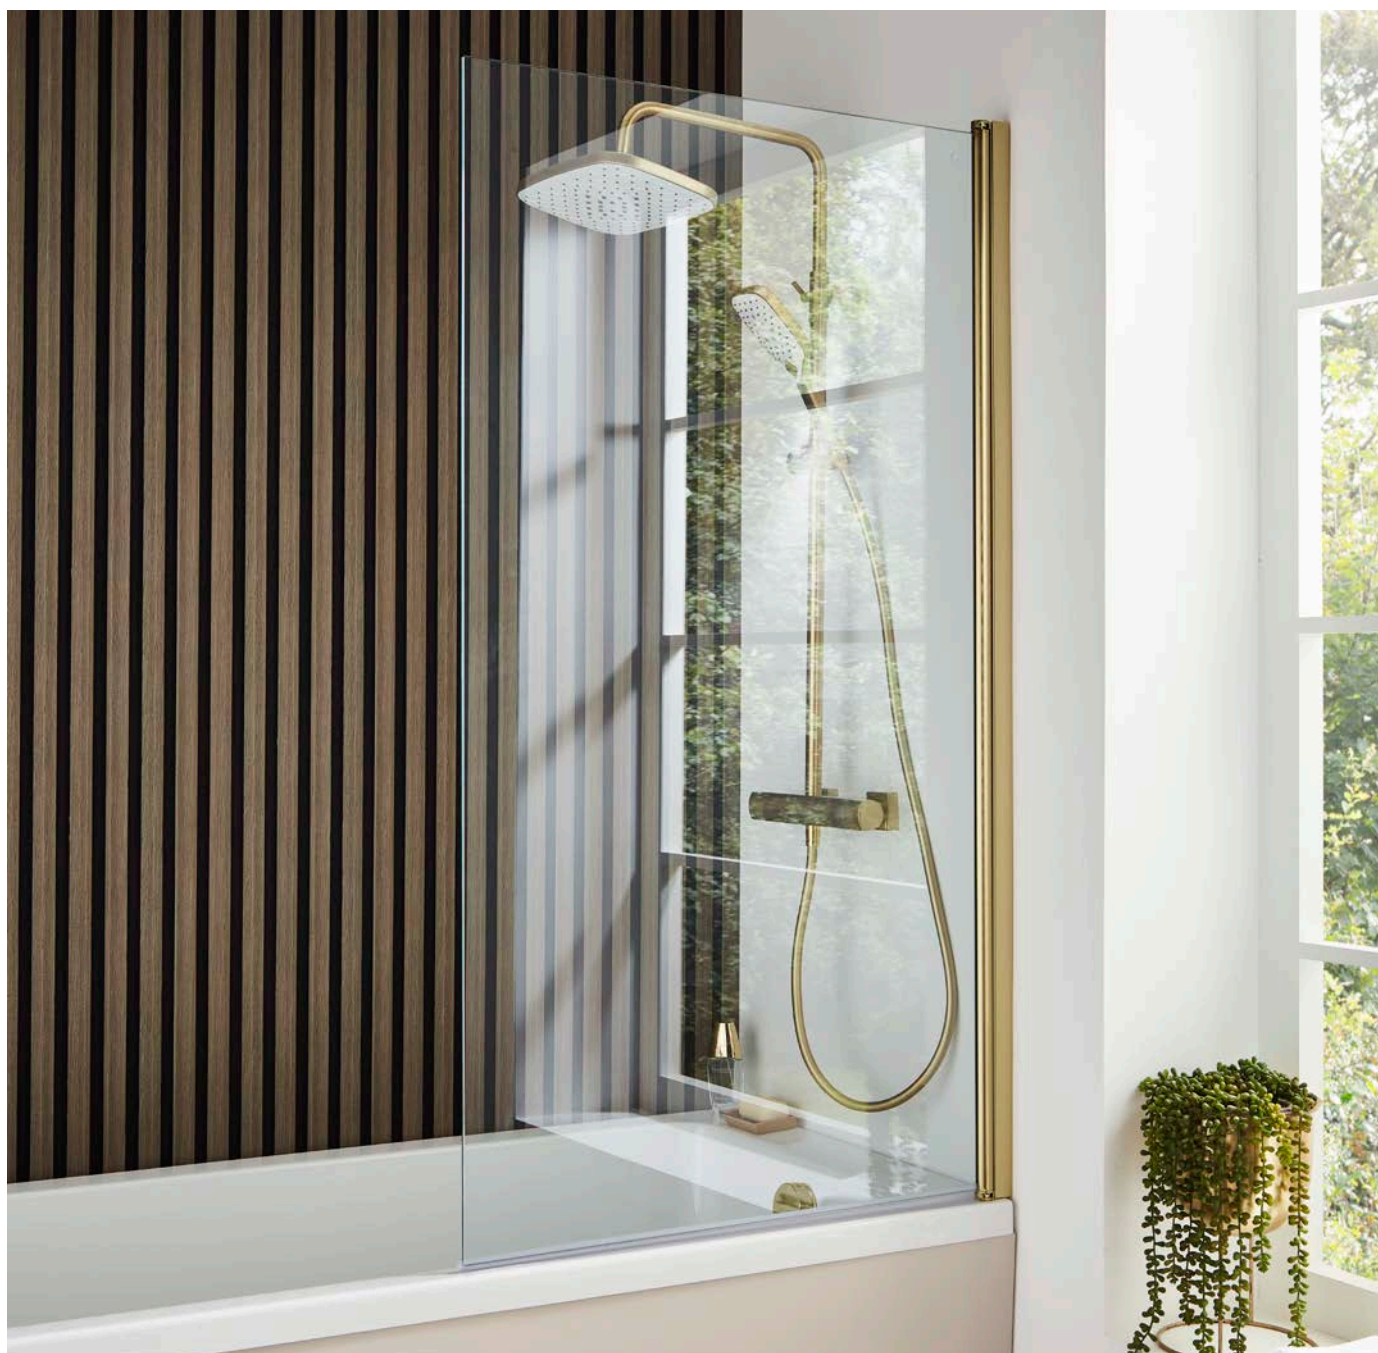

BATH SHOWER SCREENS

Ottone

SQUARE BATH SCREEN BRUSHED BRASS

1400 X 780MM

BRASS-SSS

£153.00