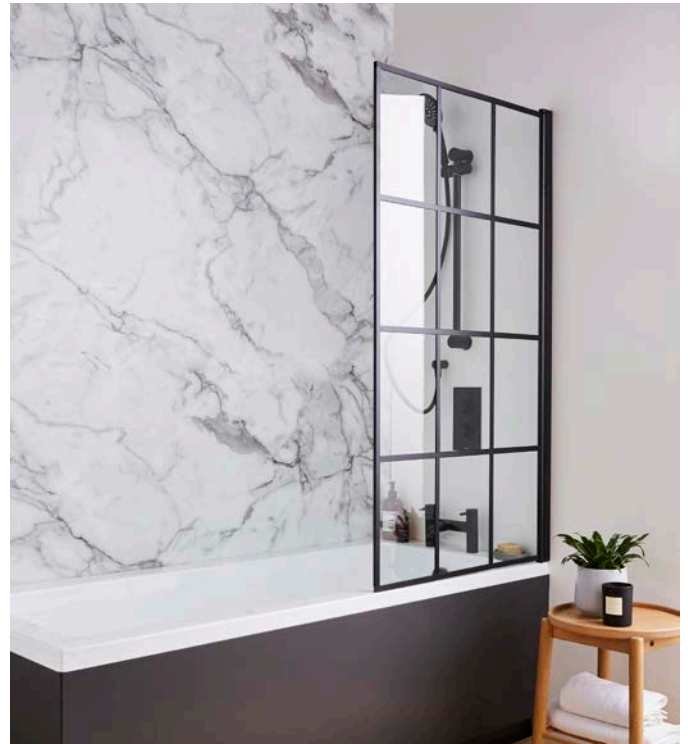

Kritt

STRAIGHT SCREEN, SQUARE EDGE

1400 X 780MM

KRI-SS

£197.00