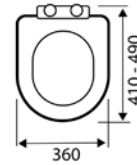

- Made from duroplastic

**SEA002UN** £40.00

**Standard D**  
WRAPOVER STANDARD D SHAPED SEAT

- Made from polypropylene

**SEA101D** £56.00

**Slim D**  
SLIM WRAPOVER PREMIUM D SHAPED

- Made from duroplastic

**SEA102D** £68.00