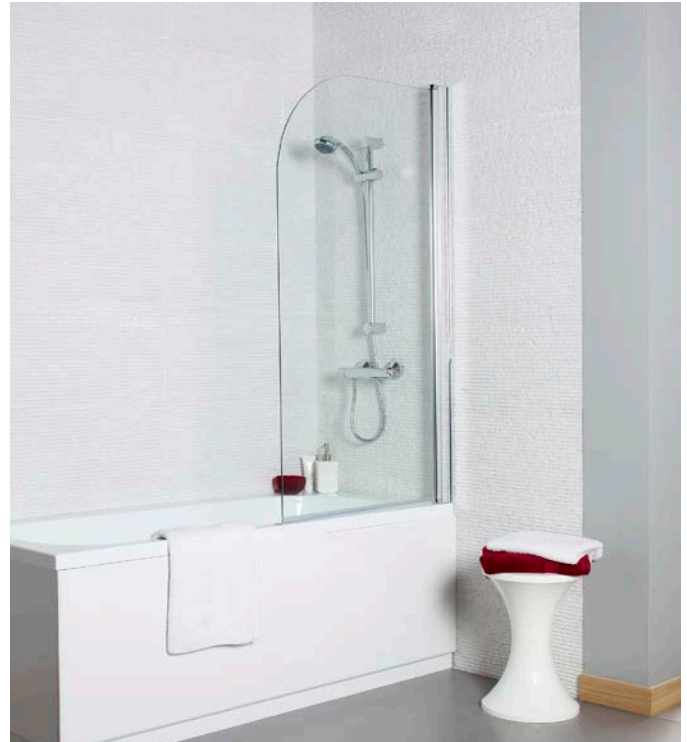

Koncept

STRAIGHT SCREEN, RADIUS EDGE

1400 X 780MM

KONSS

£150.00