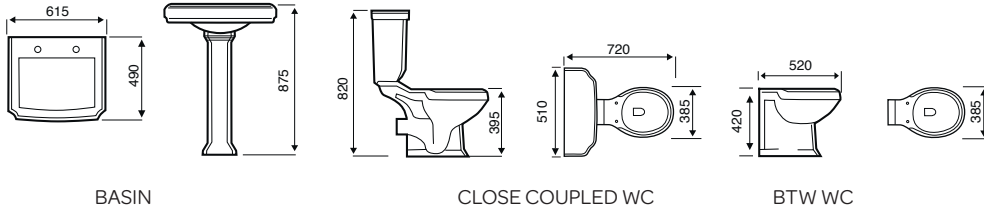

Astley

BASIN

CLOSE COUPLED WC

BTW WC

Options 600