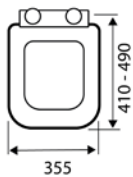

Options
WRAPOVER SQUARE SEAT ROUND EDGES