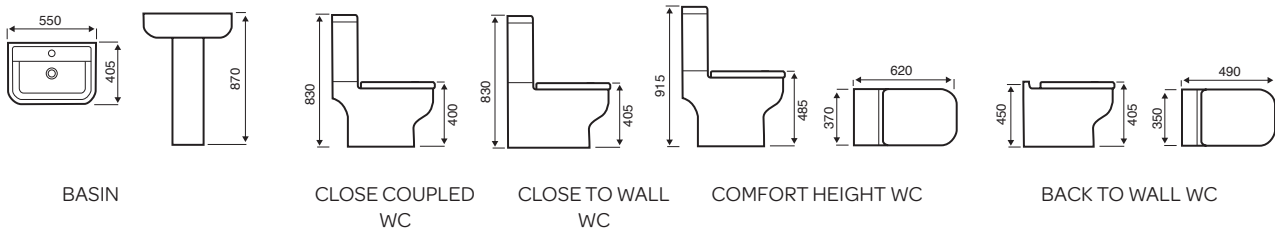

BASIN

CLOSE COUPLED WC

CLOSE TO WALL WC

COMFORT HEIGHT WC

BACK TO WALL WC

Kameo