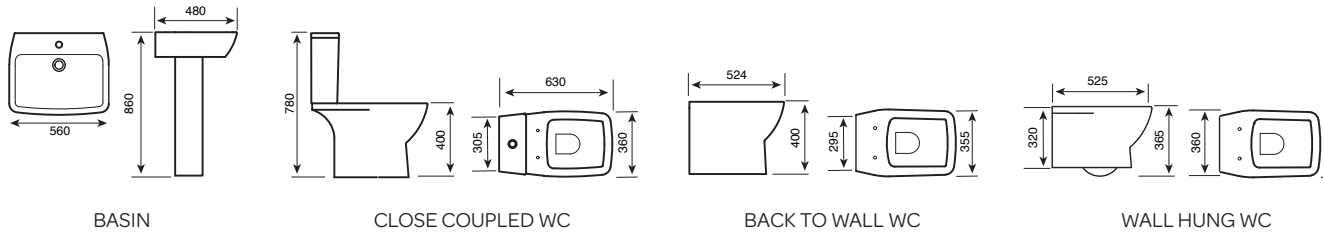

Evoque

BASIN

CLOSE COUPLED WC

BACK TO WALL WC

WALL HUNG WC

Options 600

BASIN

CLOSE COUPLED WC

CLOSE TO WALL WC

COMFORT HEIGHT WC

BACK TO WALL WC

Kameo

450MM BASIN

550MM BASIN

560MM SEMI RECESSED BASIN

CLOSE COUPLED WC

CLOSE TO WALL WC

BACK TO WALL WC

WALL MOUNTED WC

Sicily

BASIN

CLOSE COUPLED WC

CLOSE TO WALL WC

COMFORT HEIGHT WC

BACK TO WALL WC - SQUARE

Milton

550MM BASIN

450MM BASIN

CLOSE COUPLED WC

NOTE: KARTELL UK RESERVES THE RIGHT TO MAKE CHANGES IN PRODUCTS AND TECHNICAL DETAILS WITHOUT PRIOR NOTICE. FOR EXACT MEASUREMENTS, IN PARTICULAR FOR CUSTOMIZED INSTALLATION SCENARIOS, IT CAN ONLY BE TAKEN FROM THE FINISHED CERAMIC PRODUCT.