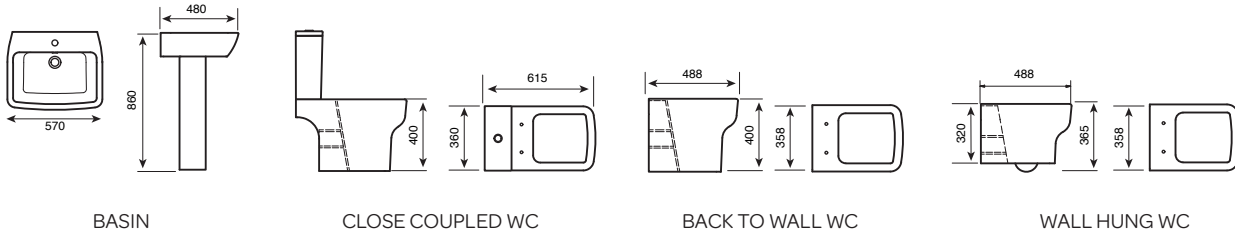

Korsika

BASIN

CLOSE COUPLED WC

BACK TO WALL WC

WALL HUNG WC

Bijoux