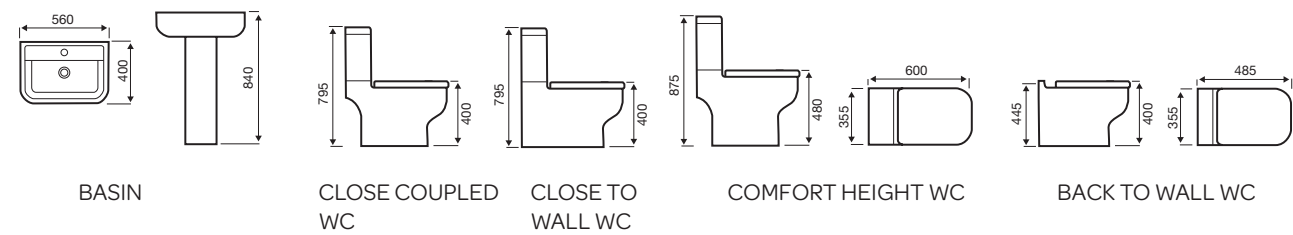

Evoque

BASIN

CLOSE COUPLED WC

BACK TO WALL WC

WALL HUNG WC

Options 600

BASIN

CLOSE COUPLED WC

CLOSE TO WALL WC

COMFORT HEIGHT WC

BACK TO WALL WC

Kameo

450MM BASIN

550MM BASIN

560MM SEMI RECESSED BASIN

CLOSE COUPLED WC

CLOSE TO WALL WC

BACK TO WALL WC

WALL MOUNTED WC

Sicily

BASIN

CLOSE COUPLED WC

CLOSE TO WALL WC

COMFORT HEIGHT WC

BACK TO WALL WC - SQUARE

Milton

550MM BASIN

450MM BASIN

CLOSE COUPLED WC

NOTE: KARTELL UK RESERVES THE RIGHT TO MAKE CHANGES IN PRODUCTS AND TECHNICAL DETAILS WITHOUT PRIOR NOTICE. FOR EXACT MEASUREMENTS, IN PARTICULAR FOR CUSTOMIZED INSTALLATION SCENARIOS, IT CAN ONLY BE TAKEN FROM THE FINISHED CERAMIC PRODUCT.