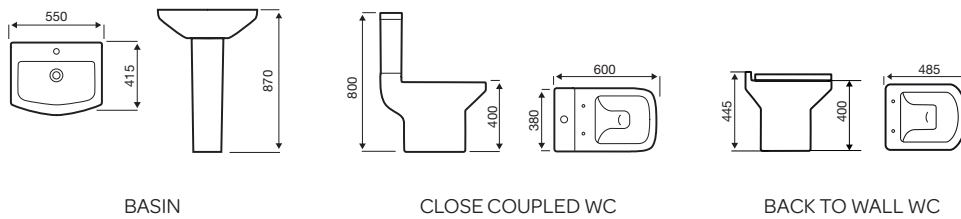

CLOSE TO WALL WC

COMFORT HEIGHT WC

BACK TO WALL WC

Kameo

450MM BASIN

550MM BASIN

560MM SEMI RECESSED BASIN

CLOSE COUPLED WC

BACK TO WALL WC

Astley

BASIN

CLOSE COUPLED WC

Pure

BASIN

CLOSE COUPLED WC

BACK TO WALL WC

Trim

BASIN

CLOSE COUPLED WC

BACK TO WALL WC

Studio

BASIN

CLOSE COUPLED WC

Genoa

BACK TO WALL WC - SQUARE

Milton

550MM BASIN

450MM BASIN

CLOSE COUPLED WC

NOTE: KARTELL UK RESERVES THE RIGHT TO MAKE CHANGES IN PRODUCTS AND TECHNICAL DETAILS WITHOUT PRIOR NOTICE. FOR EXACT MEASUREMENTS, IN PARTICULAR FOR CUSTOMIZED INSTALLATION SCENARIOS, IT CAN ONLY BE TAKEN FROM THE FINISHED CERAMIC PRODUCT.