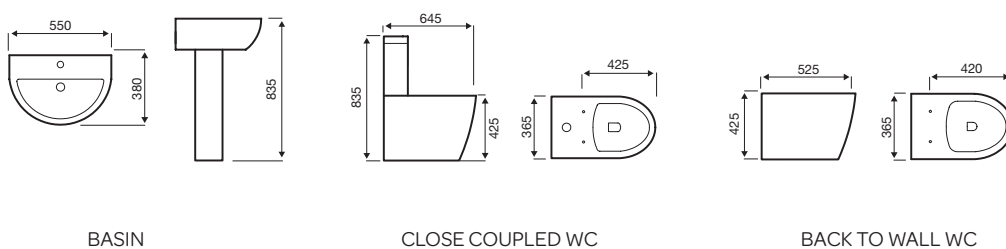

Trim

BASIN

CLOSE COUPLED WC

BACK TO WALL WC

Studio

BASIN

CLOSE COUPLED WC

Genoa

BASIN

CLOSE COUPLED WC

BACK TO WALL WC

NOTE: KARTELL UK RESERVES THE RIGHT TO MAKE CHANGES IN PRODUCTS AND TECHNICAL DETAILS WITHOUT PRIOR NOTICE. FOR EXACT MEASUREMENTS, IN PARTICULAR FOR CUSTOMIZED INSTALLATION SCENARIOS, IT CAN ONLY BE TAKEN FROM THE FINISHED CERAMIC PRODUCT.

BACK TO WALL WC - SQUARE

Milton

550MM BASIN

450MM BASIN

CLOSE COUPLED WC

NOTE: KARTELL UK RESERVES THE RIGHT TO MAKE CHANGES IN PRODUCTS AND TECHNICAL DETAILS WITHOUT PRIOR NOTICE. FOR EXACT MEASUREMENTS, IN PARTICULAR FOR CUSTOMIZED INSTALLATION SCENARIOS, IT CAN ONLY BE TAKEN FROM THE FINISHED CERAMIC PRODUCT.