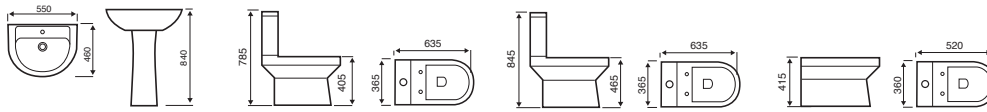

Korsika

BASIN

CLOSE COUPLED WC

BACK TO WALL WC

WALL HUNG WC

Bijoux

BASIN

CLOSE COUPLED WC

COMFORT HEIGHT WC

CLOSE TO WALL WC

BACK TO WALL WC

Project Round & Project Square

BASIN

CLOSE COUPLED WC - ROUND

CLOSE COUPLED WC - SQUARE

BACK TO WALL WC - ROUND

BACK TO WALL WC - SQUARE

Milton

550MM BASIN

450MM BASIN

CLOSE COUPLED WC

NOTE: KARTELL UK RESERVES THE RIGHT TO MAKE CHANGES IN PRODUCTS AND TECHNICAL DETAILS WITHOUT PRIOR NOTICE. FOR EXACT MEASUREMENTS, IN PARTICULAR FOR CUSTOMIZED INSTALLATION SCENARIOS, IT CAN ONLY BE TAKEN FROM THE FINISHED CERAMIC PRODUCT.