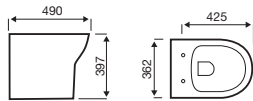

COMFORT HEIGHT WC

CLOSE TO WALL WC

BACK TO WALL WC

Project Round & Project Square

BASIN

CLOSE COUPLED WC - ROUND

CLOSE COUPLED WC - SQUARE

BACK TO WALL WC - ROUND

BACK TO WALL WC - SQUARE

Milton

550MM BASIN

450MM BASIN

CLOSE COUPLED WC

NOTE: KARTELL UK RESERVES THE RIGHT TO MAKE CHANGES IN PRODUCTS AND TECHNICAL DETAILS WITHOUT PRIOR NOTICE. FOR EXACT MEASUREMENTS, IN PARTICULAR FOR CUSTOMIZED INSTALLATION SCENARIOS, IT CAN ONLY BE TAKEN FROM THE FINISHED CERAMIC PRODUCT.