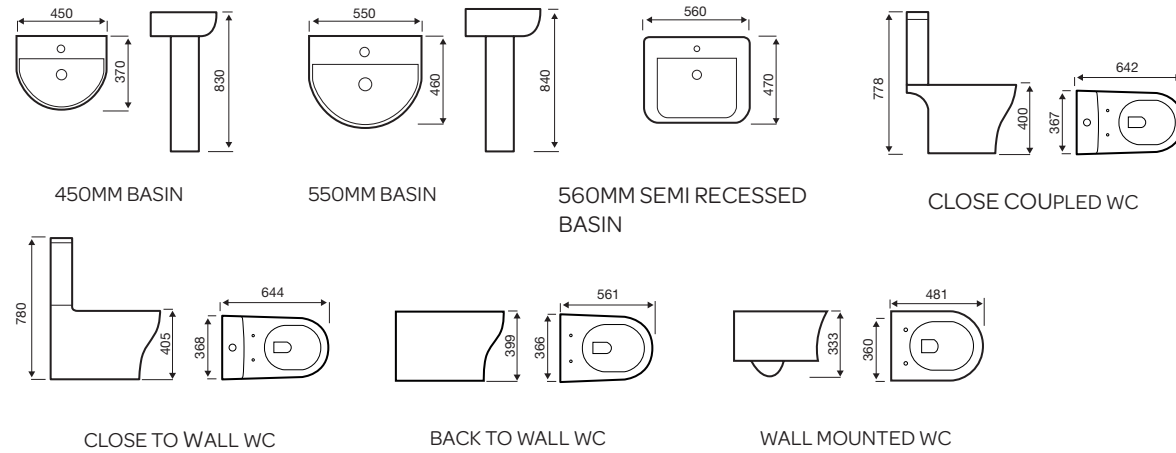

Evoque

BASIN

CLOSE COUPLED WC

BACK TO WALL WC

WALL HUNG WC

Options 600

BASIN

CLOSE COUPLED WC

CLOSE TO WALL WC

COMFORT HEIGHT WC

BACK TO WALL WC

Kameo

450MM BASIN

550MM BASIN

560MM SEMI RECESSED BASIN

CLOSE COUPLED WC

CLOSE TO WALL WC

BACK TO WALL WC

WALL MOUNTED WC

Sicily

BASIN

CLOSE COUPLED WC

CLOSE TO WALL WC

COMFORT HEIGHT WC

BACK TO WALL WC - SQUARE

Milton

550MM BASIN

450MM BASIN

CLOSE COUPLED WC

NOTE: KARTELL UK RESERVES THE RIGHT TO MAKE CHANGES IN PRODUCTS AND TECHNICAL DETAILS WITHOUT PRIOR NOTICE. FOR EXACT MEASUREMENTS, IN PARTICULAR FOR CUSTOMIZED INSTALLATION SCENARIOS, IT CAN ONLY BE TAKEN FROM THE FINISHED CERAMIC PRODUCT.