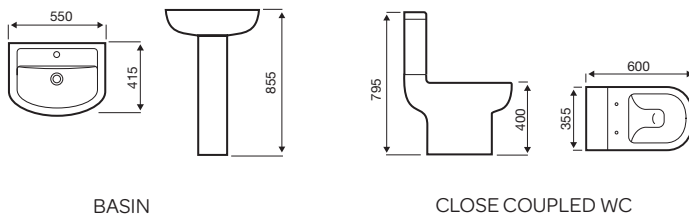

Trim

BASIN

CLOSE COUPLED WC

BACK TO WALL WC

Studio

BASIN

CLOSE COUPLED WC

Genoa

BASIN

CLOSE COUPLED WC

BACK TO WALL WC

NOTE: KARTELL UK RESERVES THE RIGHT TO MAKE CHANGES IN PRODUCTS AND TECHNICAL DETAILS WITHOUT PRIOR NOTICE. FOR EXACT MEASUREMENTS, IN PARTICULAR FOR CUSTOMIZED INSTALLATION SCENARIOS, IT CAN ONLY BE TAKEN FROM THE FINISHED CERAMIC PRODUCT.

BACK TO WALL WC - SQUARE

Milton

550MM BASIN

450MM BASIN

CLOSE COUPLED WC

NOTE: KARTELL UK RESERVES THE RIGHT TO MAKE CHANGES IN PRODUCTS AND TECHNICAL DETAILS WITHOUT PRIOR NOTICE. FOR EXACT MEASUREMENTS, IN PARTICULAR FOR CUSTOMIZED INSTALLATION SCENARIOS, IT CAN ONLY BE TAKEN FROM THE FINISHED CERAMIC PRODUCT.