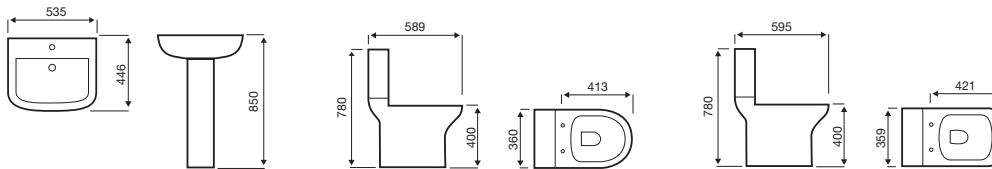

Korsika

BASIN

CLOSE COUPLED WC

BACK TO WALL WC

WALL HUNG WC

Bijoux

BASIN

CLOSE COUPLED WC

COMFORT HEIGHT WC

CLOSE TO WALL WC

BACK TO WALL WC

Project Round & Project Square

BASIN

CLOSE COUPLED WC - ROUND

CLOSE COUPLED WC - SQUARE

BACK TO WALL WC - ROUND

BACK TO WALL WC - SQUARE

Milton

550MM BASIN

450MM BASIN

CLOSE COUPLED WC

NOTE: KARTELL UK RESERVES THE RIGHT TO MAKE CHANGES IN PRODUCTS AND TECHNICAL DETAILS WITHOUT PRIOR NOTICE. FOR EXACT MEASUREMENTS, IN PARTICULAR FOR CUSTOMIZED INSTALLATION SCENARIOS, IT CAN ONLY BE TAKEN FROM THE FINISHED CERAMIC PRODUCT.