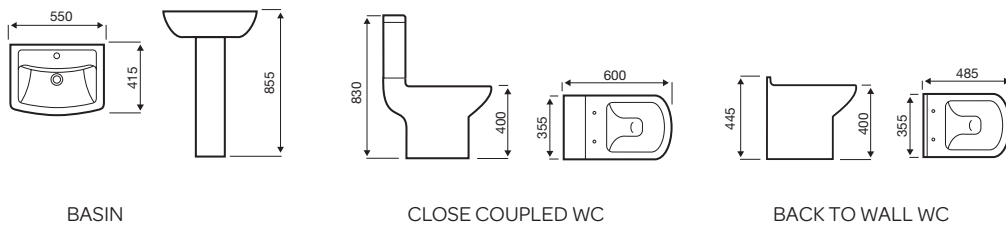

CLOSE TO WALL WC

COMFORT HEIGHT WC

BACK TO WALL WC

Kameo

450MM BASIN

550MM BASIN

560MM SEMI RECESSED BASIN

CLOSE COUPLED WC

BACK TO WALL WC

Astley

BASIN

CLOSE COUPLED WC

Pure

BASIN

CLOSE COUPLED WC

BACK TO WALL WC

Trim

BASIN

CLOSE COUPLED WC

BACK TO WALL WC

Studio

BASIN

CLOSE COUPLED WC

Genoa

BACK TO WALL WC - SQUARE

Milton

550MM BASIN

450MM BASIN

CLOSE COUPLED WC

NOTE: KARTELL UK RESERVES THE RIGHT TO MAKE CHANGES IN PRODUCTS AND TECHNICAL DETAILS WITHOUT PRIOR NOTICE. FOR EXACT MEASUREMENTS, IN PARTICULAR FOR CUSTOMIZED INSTALLATION SCENARIOS, IT CAN ONLY BE TAKEN FROM THE FINISHED CERAMIC PRODUCT.