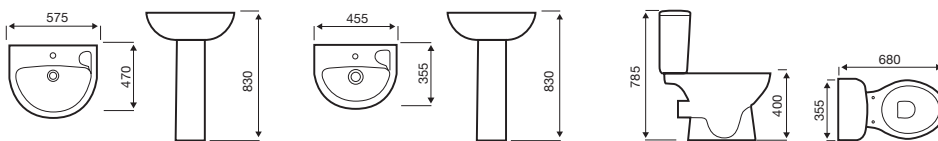

COMFORT HEIGHT WC

CLOSE TO WALL WC

BACK TO WALL WC

Project Round & Project Square

BASIN

CLOSE COUPLED WC - ROUND

CLOSE COUPLED WC - SQUARE

BACK TO WALL WC - ROUND

BACK TO WALL WC - SQUARE

Milton

550MM BASIN

450MM BASIN

CLOSE COUPLED WC

NOTE: KARTELL UK RESERVES THE RIGHT TO MAKE CHANGES IN PRODUCTS AND TECHNICAL DETAILS WITHOUT PRIOR NOTICE. FOR EXACT MEASUREMENTS, IN PARTICULAR FOR CUSTOMIZED INSTALLATION SCENARIOS, IT CAN ONLY BE TAKEN FROM THE FINISHED CERAMIC PRODUCT.