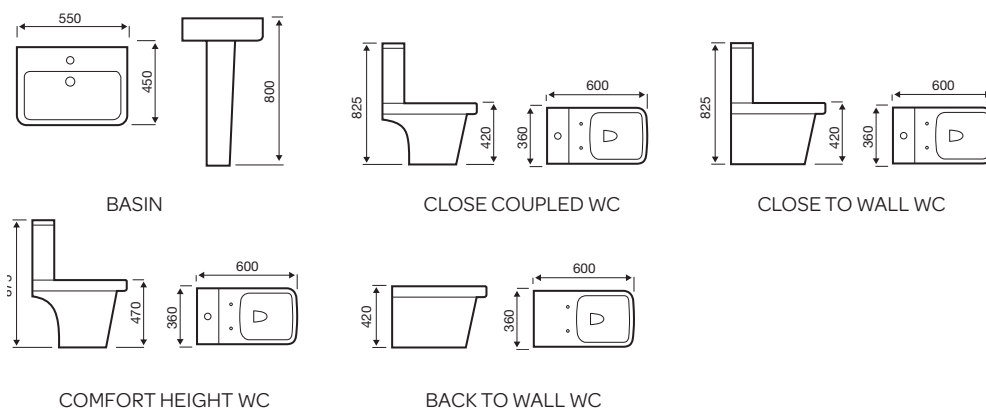

Evoque

BASIN

CLOSE COUPLED WC

BACK TO WALL WC

WALL HUNG WC

Options 600

BASIN

CLOSE COUPLED WC

CLOSE TO WALL WC

COMFORT HEIGHT WC

BACK TO WALL WC

Kameo

450MM BASIN

550MM BASIN

560MM SEMI RECESSED BASIN

CLOSE COUPLED WC

CLOSE TO WALL WC

BACK TO WALL WC

WALL MOUNTED WC

Sicily

BASIN

CLOSE COUPLED WC

CLOSE TO WALL WC

COMFORT HEIGHT WC

BACK TO WALL WC - SQUARE

Milton

550MM BASIN

450MM BASIN

CLOSE COUPLED WC

NOTE: KARTELL UK RESERVES THE RIGHT TO MAKE CHANGES IN PRODUCTS AND TECHNICAL DETAILS WITHOUT PRIOR NOTICE. FOR EXACT MEASUREMENTS, IN PARTICULAR FOR CUSTOMIZED INSTALLATION SCENARIOS, IT CAN ONLY BE TAKEN FROM THE FINISHED CERAMIC PRODUCT.