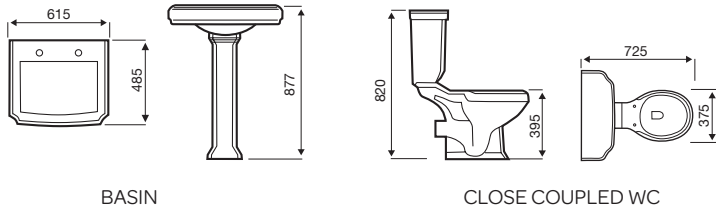

Astley

BASIN

CLOSE COUPLED WC

Pure