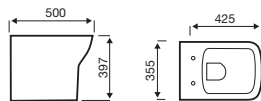

COMFORT HEIGHT WC

CLOSE TO WALL WC

BACK TO WALL WC

Project Round & Project Square

BASIN

CLOSE COUPLED WC - ROUND

CLOSE COUPLED WC - SQUARE

BACK TO WALL WC - ROUND

BACK TO WALL WC - SQUARE

Milton

550MM BASIN

450MM BASIN

CLOSE COUPLED WC

NOTE: KARTELL UK RESERVES THE RIGHT TO MAKE CHANGES IN PRODUCTS AND TECHNICAL DETAILS WITHOUT PRIOR NOTICE. FOR EXACT MEASUREMENTS, IN PARTICULAR FOR CUSTOMIZED INSTALLATION SCENARIOS, IT CAN ONLY BE TAKEN FROM THE FINISHED CERAMIC PRODUCT.