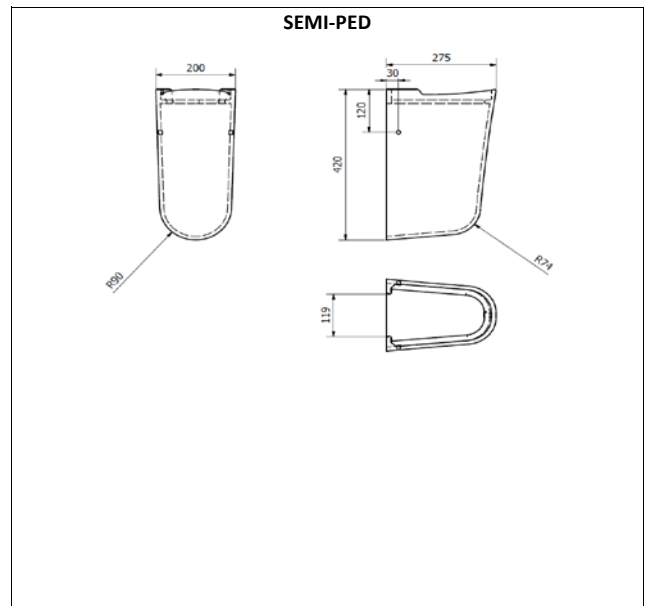

REVIVE 510mm 1 TH BASIN, PED & SEMI-PED

ILLUSTRATION: REVIVE 510 1 TH BASIN, PEDESTAL & SEMI-PED

CODE: 510 1 TH BASIN - POT099RE

PEDESTAL - POT100RE

SEMI PED - POT191G4K

COLOUR: WHITE

WEIGHT: BASIN PED SEMI-PED

NET: 12.5 KG 10 KG 4.5 KG

GROSS: 13.5 KG 11 KG 5.0 KG

STANDARDS: BS EN 14688

BS EN 31

BS 3402

NOTES:

VITREOUS CHINA

BOX SIZES :- BASIN = 520 X 430 X 180 mm / PEDESTAL = 700 X 180 X 180 mm / SEMI-PED = 400 X 290 X 220

REVIVE 570mm 1 TH BASIN, PED & SEMI-PED

ILLUSTRATION: REVIVE 570 1 TH BASIN, PEDESTAL & SEMI-PED

CODE: 570 1 TH BASIN - POT106RE

PEDESTAL - POT100RE

SEMI PED - POT191G4K

COLOUR: WHITE

WEIGHT: BASIN PED SEMI-PED

NET: 13 KG 10 KG 4.5 KG

GROSS: 14 KG 11 KG 5.0 KG

STANDARDS: BS EN 14688

BS EN 31

BS 3402

NOTES:

VITREOUS CHINA

BOX SIZES :- BASIN = 580 X 460 X 230 mm / PEDESTAL = 700 X 180 X 180 mm / SEMI-PED = 400 X 290 X 220