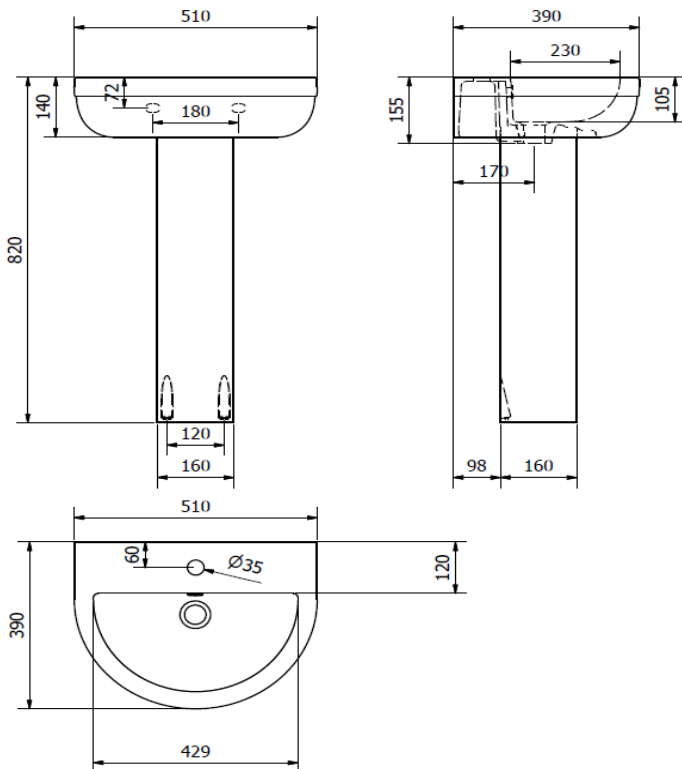

REVIVE 510mm 1 TH BASIN, PED & SEMI-PED

ILLUSTRATION: REVIVE 510 1 TH BASIN, PEDESTAL & SEMI-PED

CODE: 510 1 TH BASIN - POT099RE

PEDESTAL - POT100RE

SEMI PED - POT191G4K

COLOUR: WHITE

WEIGHT: BASIN PED SEMI-PED

NET: 12.5 KG 10 KG 4.5 KG

GROSS: 13.5 KG 11 KG 5.0 KG

STANDARDS: BS EN 14688

BS EN 31

BS 3402

NOTES:

VITREOUS CHINA

BOX SIZES :- BASIN = 520 X 430 X 180 mm / PEDESTAL = 700 X 180 X 180 mm / SEMI-PED = 400 X 290 X 220

REVIVE 570mm 1 TH BASIN, PED & SEMI-PED

ILLUSTRATION: REVIVE 570 1 TH BASIN, PEDESTAL & SEMI-PED

CODE: 570 1 TH BASIN - POT106RE

PEDESTAL - POT100RE

SEMI PED - POT191G4K

COLOUR: WHITE

WEIGHT: BASIN PED SEMI-PED

NET: 13 KG 10 KG 4.5 KG

GROSS: 14 KG 11 KG 5.0 KG

STANDARDS: BS EN 14688

BS EN 31

BS 3402

NOTES:

VITREOUS CHINA

BOX SIZES :- BASIN = 580 X 460 X 230 mm / PEDESTAL = 700 X 180 X 180 mm / SEMI-PED = 400 X 290 X 220