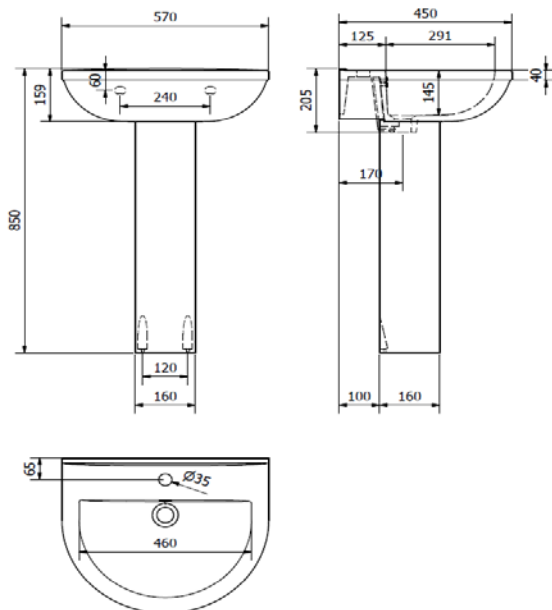

REVIVE 510mm 1 TH BASIN, PED & SEMI-PED

ILLUSTRATION: REVIVE 510 1 TH BASIN, PEDESTAL & SEMI-PED

CODE: 510 1 TH BASIN - POT099RE

PEDESTAL - POT100RE

SEMI PED - POT191G4K

COLOUR: WHITE

WEIGHT: BASIN PED SEMI-PED

NET: 12.5 KG 10 KG 4.5 KG

GROSS: 13.5 KG 11 KG 5.0 KG

STANDARDS: BS EN 14688

BS EN 31

BS 3402

NOTES:

VITREOUS CHINA

BOX SIZES :- BASIN = 520 X 430 X 180 mm / PEDESTAL = 700 X 180 X 180 mm / SEMI-PED = 400 X 290 X 220

REVIVE 570mm 1 TH BASIN, PED & SEMI-PED

ILLUSTRATION: REVIVE 570 1 TH BASIN, PEDESTAL & SEMI-PED

CODE: 570 1 TH BASIN - POT106RE

PEDESTAL - POT100RE

SEMI PED - POT191G4K

COLOUR: WHITE

WEIGHT: BASIN PED SEMI-PED

NET: 13 KG 10 KG 4.5 KG

GROSS: 14 KG 11 KG 5.0 KG

STANDARDS: BS EN 14688

BS EN 31

BS 3402

NOTES:

VITREOUS CHINA

BOX SIZES :- BASIN = 580 X 460 X 230 mm / PEDESTAL = 700 X 180 X 180 mm / SEMI-PED = 400 X 290 X 220