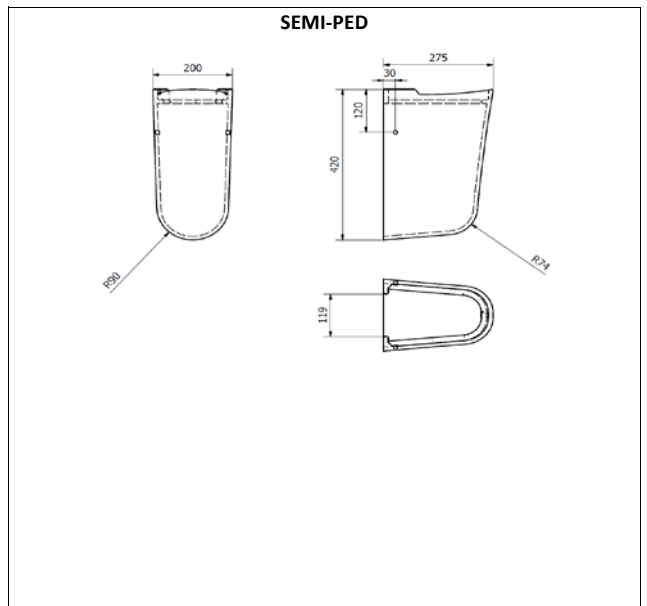

REVIVE 510mm 1 TH BASIN, PED & SEMI-PED

ILLUSTRATION: REVIVE 510 1 TH BASIN, PEDESTAL & SEMI-PED

CODE: 510 1 TH BASIN - POT099RE

PEDESTAL - POT100RE

SEMI PED - POT191G4K

COLOUR: WHITE

WEIGHT: BASIN PED SEMI-PED

NET: 12.5 KG 10 KG 4.5 KG

GROSS: 13.5 KG 11 KG 5.0 KG

STANDARDS: BS EN 14688

BS EN 31

BS 3402

NOTES:

VITREOUS CHINA

BOX SIZES :- BASIN = 520 X 430 X 180 mm / PEDESTAL = 700 X 180 X 180 mm / SEMI-PED = 400 X 290 X 220

REVIVE 570mm 1 TH BASIN, PED & SEMI-PED

ILLUSTRATION: REVIVE 570 1 TH BASIN, PEDESTAL & SEMI-PED

CODE: 570 1 TH BASIN - POT106RE

PEDESTAL - POT100RE

SEMI PED - POT191G4K

COLOUR: WHITE

WEIGHT: BASIN PED SEMI-PED

NET: 13 KG 10 KG 4.5 KG

GROSS: 14 KG 11 KG 5.0 KG

STANDARDS: BS EN 14688

BS EN 31

BS 3402

NOTES:

VITREOUS CHINA

BOX SIZES :- BASIN = 580 X 460 X 230 mm / PEDESTAL = 700 X 180 X 180 mm / SEMI-PED = 400 X 290 X 220