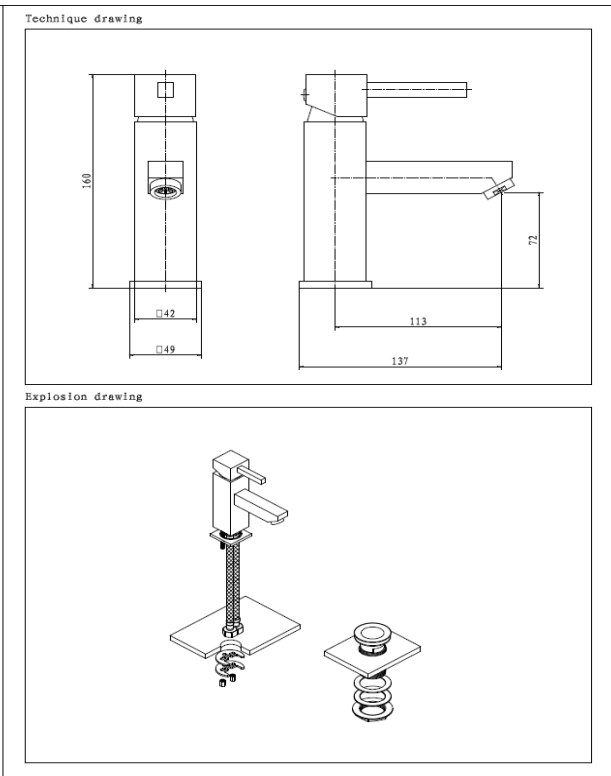

NOTES: SUPPLIED WITH CLICK WASTE

1/2" BSP FLEXI HOSES

CERAMIC DISC CARTRIDGE TECHNOLOGY

Flow Rate: L.P

0.2bar	0.5bar	1bar	2bar	3bar
4L/min	7.3L/min	10.2L/min	14.6L/min	17.8L/min

BOX SIZE 220 x 150 x 90 mm

**TAP051PR- PURE BATH SHOWER MIXER**

**ILLUSTRATION: PURE BATH SHOWER MIXER**

**BAR CODE: 5060168228659**

**COLOUR: CHROME PLATE**

**WEIGHT:**

**NET 2.83 kg (tap only)**

**GROSS 3.46 KG**

**STANDARDS: BS EN 200**

**NOTES: SHOWER HOSE AND HAND SET  
3/4" BSP CONNECTIONS  
CERAMIC DISC TECHNOLOGY  
WALL BRACKET**

**COLOUR: CHROME PLATE**

**WEIGHT:**

**NET 2.65 kg**

**GROSS 2.93 kg**

**STANDARDS: BS EN 200**

**NOTES:**

**3/4" BSP CONNECTIONS  
CERAMIC DISC TECHNOLOGY**

**Flow Rate: L.P**

**Technique drawing**

**Explosion drawing**

**BOX SIZE 945 x 305 x 195 mm**