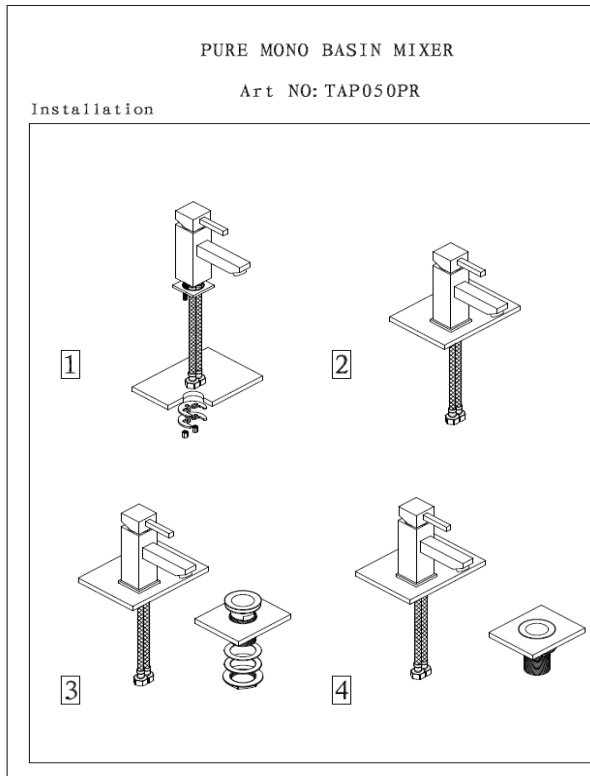

### TAP050PR- PURE MONO BASIN MIXER WITH CLICK WASTE

ILLUSTRATION: PURE MONO BASIN MIXER

BAR CODE: 5060168228642

COLOUR: CHROME PLATE

WEIGHT:

NET 1.25 kg (tap only)

GROSS 1.93 kg

STANDARDS: BS EN 200

NOTES: SUPPLIED WITH CLICK WASTE

1/2" BSP FLEXI HOSES

CERAMIC DISC CARTRIDGE TECHNOLOGY

Flow Rate: L.P

0.2bar	0.5bar	1bar	2bar	3bar
4L/min	7.3L/min	10.2L/min	14.6L/min	17.8L/min

BOX SIZE 220 x 150 x 90 mm

**TAP051PR- PURE BATH SHOWER MIXER**

**ILLUSTRATION: PURE BATH SHOWER MIXER**

**BAR CODE: 5060168228659**

**COLOUR: CHROME PLATE**

**WEIGHT:**

**NET 2.83 kg (tap only)**

**GROSS 3.46 KG**

**STANDARDS: BS EN 200**

**NOTES: SHOWER HOSE AND HAND SET  
3/4" BSP CONNECTIONS  
CERAMIC DISC TECHNOLOGY  
WALL BRACKET**

**Technique drawing**

**Explosion drawing**

**BOX SIZE 945 x 305 x 195 mm**