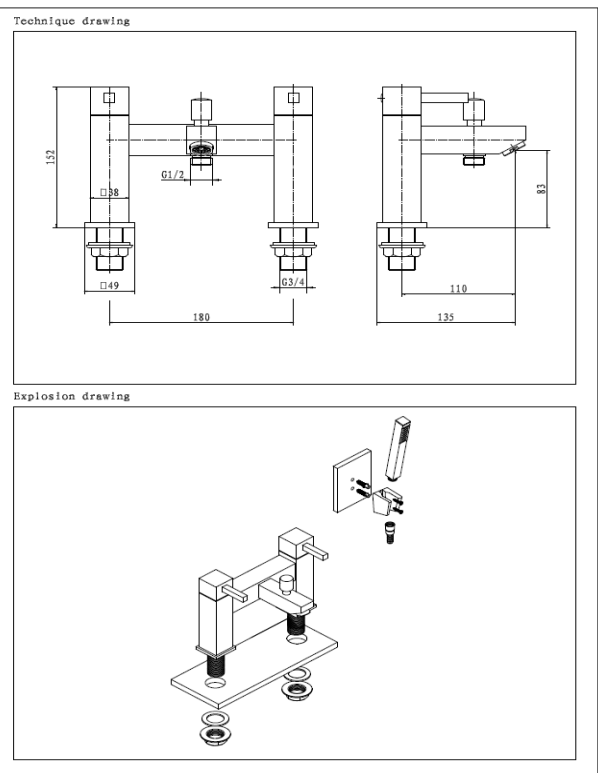

BOX SIZE 250 x 160 x 220 mm