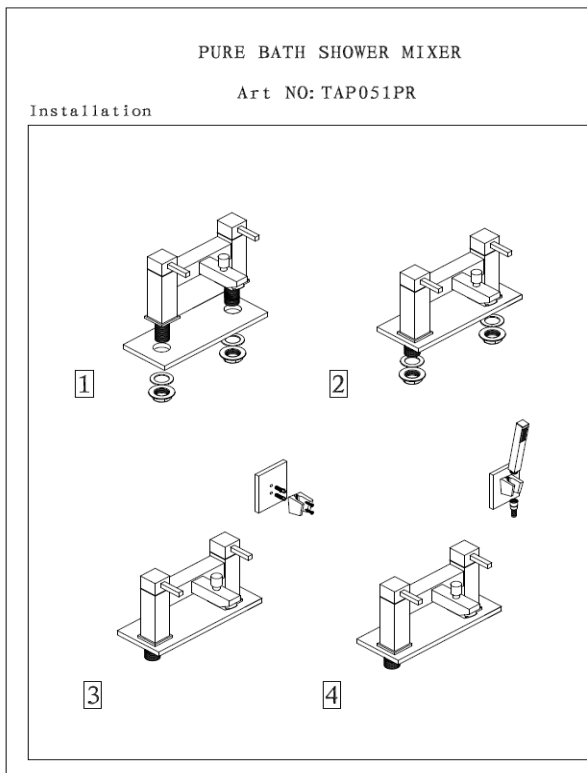

BOX SIZE 250 x 160 x 220 mm