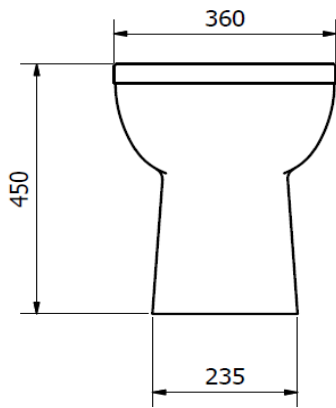

BOX SIZES :- WC PAN = 380 X 430 X 630 mm / CISTERN = 155 X 430 X 390 mm

**LIFESTYLE RAISED C/C PAN, SEAT & CISTERN**

ILLUSTRATION: LIFESTYLE RAISED C/C PAN

CODE: C/C WC PAN - POT727LS

C/C CISTERN - POT726LS

SOFT CLOSE SEAT WITH QUICK RELEASE TOP FIX HINGE

BOX SIZES :- WC PAN = 380 X 450 X 630 mm / CISTERN = 155 X 430 X 390 mm

**LIFESTYLE BTW PAN & SEAT**

ILLUSTRATION: LIFESTYLE BTW PAN

CODE: BTW PAN - POT729LS

BOX SIZES :- WC PAN = 380 X 420 X 570 mm

**LIFESTYLE COMFORT HEIGHT BTW PAN & SEAT**

ILLUSTRATION: LIFESTYLE COMFORT HEIGHT BTW PAN

CODE: BTW PAN - POT730LS

SOFT CLOSE SEAT - POT731LS

COLOUR: WHITE

<b>WEIGHT:</b>	<b>WC PAN</b>	<b>SEAT</b>
<b>NET:</b>	<b>24 KG</b>	<b>1.4 KG</b>
<b>GROSS:</b>	<b>25 KG</b>	<b>1.6 KG</b>

 STANDARDS: BS EN 997 WCs  
BS 3402

**NOTES:**  
 VITREOUS CHINA  
 WATER SAVING 6/4 LITRE FLUSH  
 SOFT CLOSE SEAT WITH QUICK RELEASE TOP FIX HINGE

BOX SIZES :- WC PAN = 380 X 470 X 570 mm