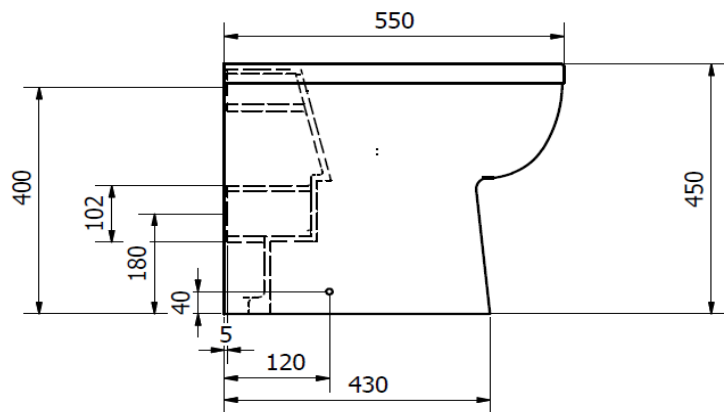

SOFT CLOSE SEAT WITH QUICK RELEASE TOP FIX HINGE

BOX SIZES :- WC PAN = 380 X 450 X 630 mm / CISTERN = 155 X 430 X 390 mm

**LIFESTYLE BTW PAN & SEAT**

ILLUSTRATION: LIFESTYLE BTW PAN

CODE: BTW PAN - POT729LS

SOFT CLOSE SEAT - POT731LS

COLOUR: WHITE

WEIGHT: WC PAN SEAT

NET: 24 KG 1.4 KG

GROSS: 25 KG 1.6 KG

STANDARDS: BS EN 997 WCs  
BS 3402NOTES:  
VITREOUS CHINA  
WATER SAVING 6/4 LITRE FLUSH  
SOFT CLOSE SEAT WITH QUICK RELEASE TOP FIX HINGE

BOX SIZES :- WC PAN = 380 X 420 X 570 mm

**LIFESTYLE COMFORT HEIGHT BTW PAN & SEAT**

ILLUSTRATION: LIFESTYLE COMFORT HEIGHT BTW PAN

CODE: BTW PAN - POT730LS

SOFT CLOSE SEAT - POT731LS

COLOUR: WHITE

<b>WEIGHT:</b>	<b>WC PAN</b>	<b>SEAT</b>
<b>NET:</b>	<b>24 KG</b>	<b>1.4 KG</b>
<b>GROSS:</b>	<b>25 KG</b>	<b>1.6 KG</b>

 STANDARDS: BS EN 997 WCs  
BS 3402

**NOTES:**  
 VITREOUS CHINA  
 WATER SAVING 6/4 LITRE FLUSH  
 SOFT CLOSE SEAT WITH QUICK RELEASE TOP FIX HINGE

BOX SIZES :- WC PAN = 380 X 470 X 570 mm