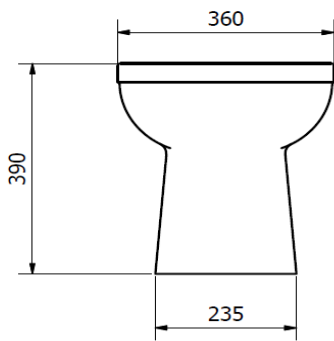

SOFT CLOSE SEAT WITH QUICK RELEASE TOP FIX HINGE

BOX SIZES :- WC PAN = 380 X 450 X 630 mm / CISTERN = 155 X 430 X 390 mm

**LIFESTYLE BTW PAN & SEAT**

ILLUSTRATION: LIFESTYLE BTW PAN

CODE: BTW PAN - POT729LS

SOFT CLOSE SEAT - POT731LS

COLOUR: WHITE

WEIGHT: WC PAN SEAT

NET: 24 KG 1.4 KG

GROSS: 25 KG 1.6 KG

STANDARDS: BS EN 997 WCs  
BS 3402NOTES:  
VITREOUS CHINA  
WATER SAVING 6/4 LITRE FLUSH  
SOFT CLOSE SEAT WITH QUICK RELEASE TOP FIX HINGE

BOX SIZES :- WC PAN = 380 X 420 X 570 mm

**LIFESTYLE COMFORT HEIGHT BTW PAN & SEAT**

ILLUSTRATION: LIFESTYLE COMFORT HEIGHT BTW PAN

CODE: BTW PAN - POT730LS

SOFT CLOSE SEAT - POT731LS

COLOUR: WHITE

<b>WEIGHT:</b>	<b>WC PAN</b>	<b>SEAT</b>
<b>NET:</b>	<b>24 KG</b>	<b>1.4 KG</b>
<b>GROSS:</b>	<b>25 KG</b>	<b>1.6 KG</b>

 STANDARDS: BS EN 997 WCs  
BS 3402

**NOTES:**  
 VITREOUS CHINA  
 WATER SAVING 6/4 LITRE FLUSH  
 SOFT CLOSE SEAT WITH QUICK RELEASE TOP FIX HINGE

BOX SIZES :- WC PAN = 380 X 470 X 570 mm