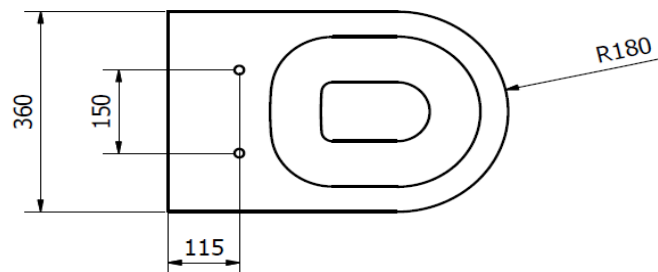

SOFT CLOSE SEAT - POT731LS

COLOUR: WHITE

WEIGHT: WC PAN SEAT

NET: 24 KG 1.4 KG

GROSS: 25 KG 1.6 KG

STANDARDS: BS EN 997 WCs  
BS 3402NOTES:  
VITREOUS CHINA  
WATER SAVING 6/4 LITRE FLUSH  
SOFT CLOSE SEAT WITH QUICK RELEASE TOP FIX HINGE

BOX SIZES :- WC PAN = 380 X 420 X 570 mm

**LIFESTYLE COMFORT HEIGHT BTW PAN & SEAT**

ILLUSTRATION: LIFESTYLE COMFORT HEIGHT BTW PAN

CODE: BTW PAN - POT730LS

SOFT CLOSE SEAT - POT731LS

COLOUR: WHITE

<b>WEIGHT:</b>	<b>WC PAN</b>	<b>SEAT</b>
<b>NET:</b>	<b>24 KG</b>	<b>1.4 KG</b>
<b>GROSS:</b>	<b>25 KG</b>	<b>1.6 KG</b>

 STANDARDS: BS EN 997 WCs  
BS 3402

**NOTES:**  
 VITREOUS CHINA  
 WATER SAVING 6/4 LITRE FLUSH  
 SOFT CLOSE SEAT WITH QUICK RELEASE TOP FIX HINGE

BOX SIZES :- WC PAN = 380 X 470 X 570 mm