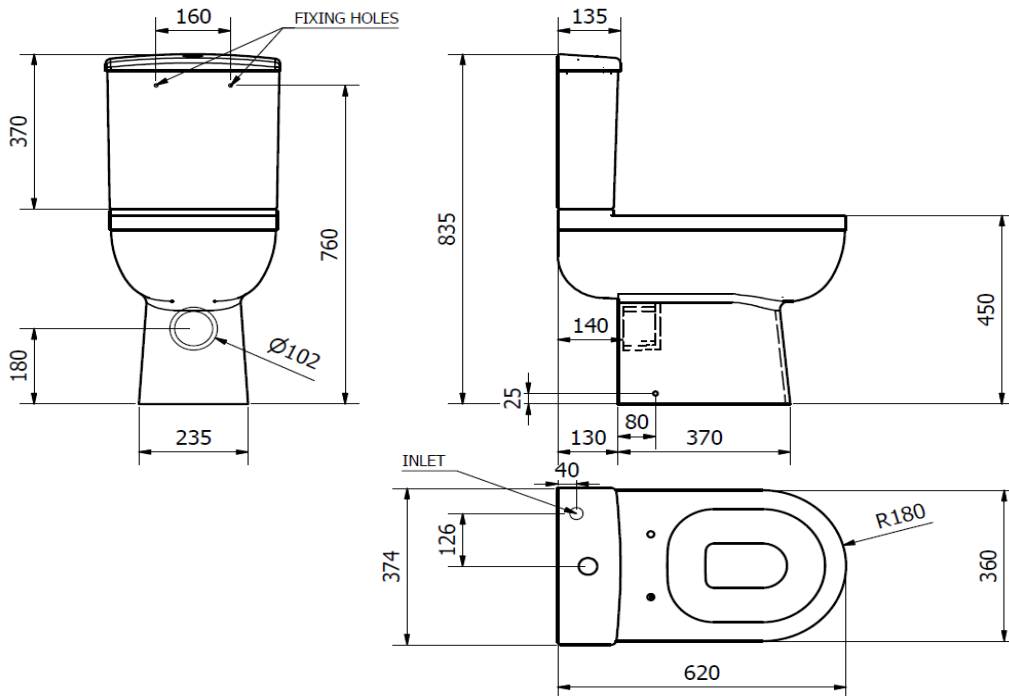

BOX SIZES :- WC PAN = 380 X 430 X 630 mm / CISTERN = 155 X 430 X 390 mm

**LIFESTYLE RAISED C/C PAN, SEAT & CISTERN**

ILLUSTRATION: LIFESTYLE RAISED C/C PAN

CODE: C/C WC PAN - POT727LS

C/C CISTERN - POT726LS

SOFT CLOSE SEAT - POT731LS

COLOUR: WHITE

WEIGHT: WC PAN CISTERN SEAT

NET: 30 KG 11 KG 1.4 KG

GROSS: 31 KG 12 KG 1.6 KG

STANDARDS: BS EN 997 WCs

BS EN 14055:2010 FLUSHING CISTERNS

BS 3402

NOTES:

VITREOUS CHINA

SHORT PROJECTION

WATER SAVING 6/4 LITRE FLUSH

SOFT CLOSE SEAT WITH QUICK RELEASE TOP FIX HINGE

BOX SIZES :- WC PAN = 380 X 500 X 630 mm / CISTERN = 155 X 430 X 390 mm

BOX SIZES :- WC PAN = 380 X 420 X 570 mm

**LIFESTYLE COMFORT HEIGHT BTW PAN & SEAT**

ILLUSTRATION: LIFESTYLE COMFORT HEIGHT BTW PAN

CODE: BTW PAN - POT730LS

SOFT CLOSE SEAT - POT731LS

COLOUR: WHITE

<b>WEIGHT:</b>	<b>WC PAN</b>	<b>SEAT</b>
<b>NET:</b>	<b>24 KG</b>	<b>1.4 KG</b>
<b>GROSS:</b>	<b>25 KG</b>	<b>1.6 KG</b>