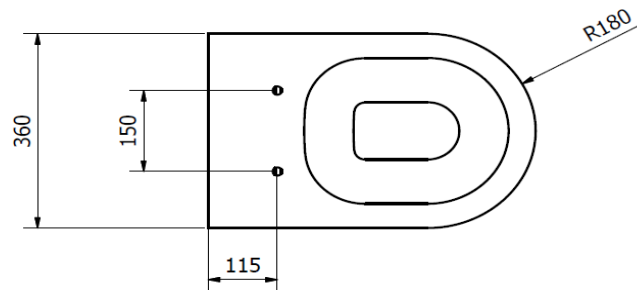

SOFT CLOSE SEAT WITH QUICK RELEASE TOP FIX HINGE

BOX SIZES :- WC PAN = 380 X 450 X 630 mm / CISTERN = 155 X 430 X 390 mm

**LIFESTYLE BTW PAN & SEAT**

ILLUSTRATION: LIFESTYLE BTW PAN

CODE: BTW PAN - POT729LS

SOFT CLOSE SEAT - POT731LS

COLOUR: WHITE

WEIGHT: WC PAN SEAT

NET: 24 KG 1.4 KG

GROSS: 25 KG 1.6 KG

STANDARDS: BS EN 997 WCs  
BS 3402NOTES:  
VITREOUS CHINA  
WATER SAVING 6/4 LITRE FLUSH  
SOFT CLOSE SEAT WITH QUICK RELEASE TOP FIX HINGE

BOX SIZES :- WC PAN = 380 X 420 X 570 mm

**LIFESTYLE COMFORT HEIGHT BTW PAN & SEAT**

ILLUSTRATION: LIFESTYLE COMFORT HEIGHT BTW PAN

CODE: BTW PAN - POT730LS

SOFT CLOSE SEAT - POT731LS

COLOUR: WHITE

<b>WEIGHT:</b>	<b>WC PAN</b>	<b>SEAT</b>
<b>NET:</b>	<b>24 KG</b>	<b>1.4 KG</b>
<b>GROSS:</b>	<b>25 KG</b>	<b>1.6 KG</b>

 STANDARDS: BS EN 997 WCs  
BS 3402

**NOTES:**  
 VITREOUS CHINA  
 WATER SAVING 6/4 LITRE FLUSH  
 SOFT CLOSE SEAT WITH QUICK RELEASE TOP FIX HINGE

BOX SIZES :- WC PAN = 380 X 470 X 570 mm