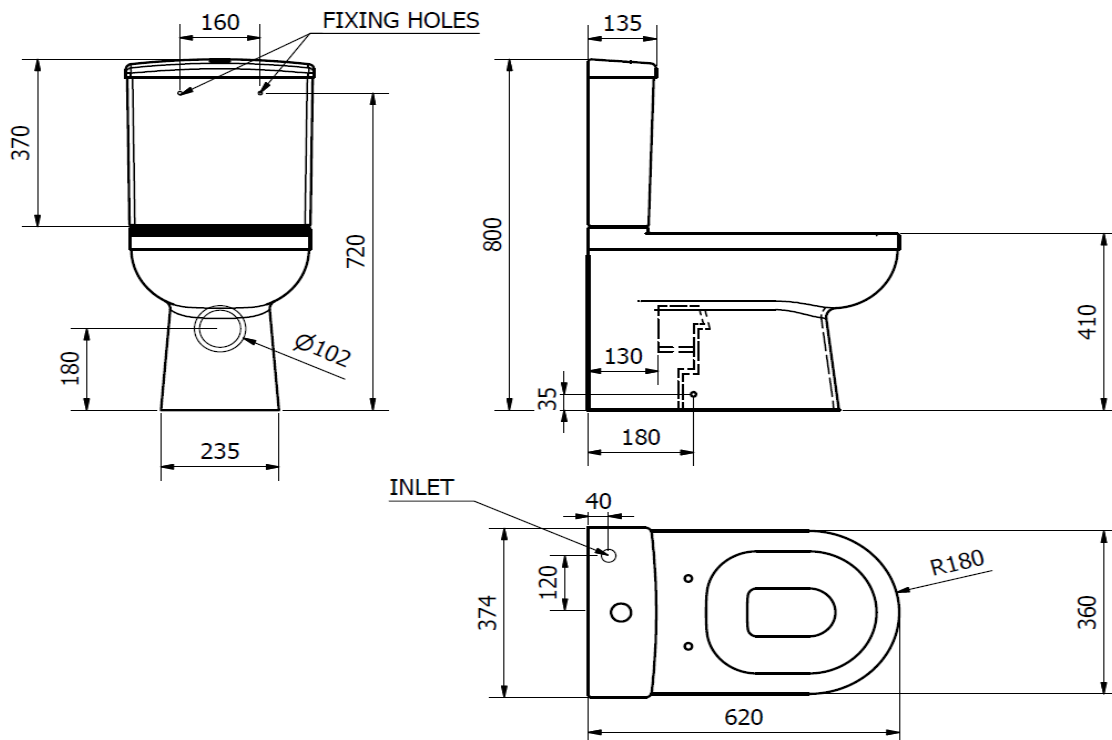

NOTES:

VITREOUS CHINA

SHORT PROJECTION

WATER SAVING 6/4 LITRE FLUSH

SOFT CLOSE SEAT WITH QUICK RELEASE TOP FIX HINGE

BOX SIZES :- WC PAN = 380 X 500 X 630 mm / CISTERN = 155 X 430 X 390 mm

WEIGHT:	WC PAN	CISTERN	SEAT
NET:	23 KG	11 KG	1.4 KG
GROSS:	25 KG	12 KG	1.6 KG

STANDARDS: BS EN 997 WCs

BS EN 14055:2010 FLUSHING CISTERNS

BS 3402

NOTES:

VITREOUS CHINA

SHORT PROJECTION

WATER SAVING 6/4 LITRE FLUSH

SOFT CLOSE SEAT WITH QUICK RELEASE TOP FIX HINGE

BOX SIZES :- WC PAN = 380 X 450 X 630 mm / CISTERN = 155 X 430 X 390 mm

**LIFESTYLE BTW PAN & SEAT**

ILLUSTRATION: LIFESTYLE BTW PAN

CODE: BTW PAN - POT729LS

BOX SIZES :- WC PAN = 380 X 420 X 570 mm

**LIFESTYLE COMFORT HEIGHT BTW PAN & SEAT**

ILLUSTRATION: LIFESTYLE COMFORT HEIGHT BTW PAN

CODE: BTW PAN - POT730LS

SOFT CLOSE SEAT - POT731LS

COLOUR: WHITE

<b>WEIGHT:</b>	<b>WC PAN</b>	<b>SEAT</b>
<b>NET:</b>	<b>24 KG</b>	<b>1.4 KG</b>
<b>GROSS:</b>	<b>25 KG</b>	<b>1.6 KG</b>