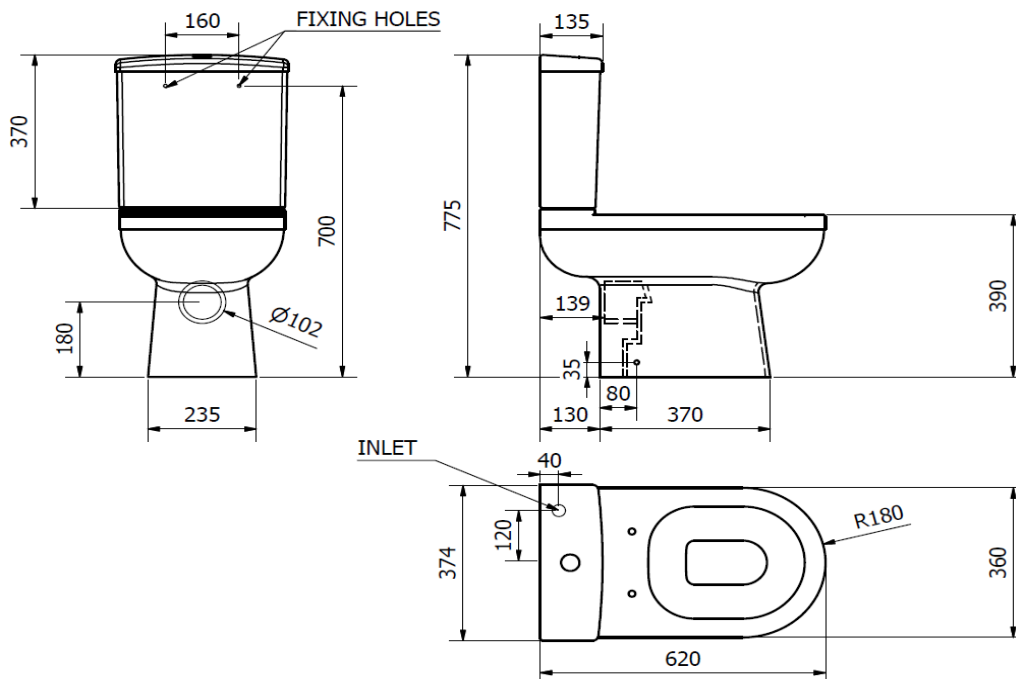

BOX SIZES :- WC PAN = 380 X 430 X 630 mm / CISTERN = 155 X 430 X 390 mm

**LIFESTYLE RAISED C/C PAN, SEAT & CISTERN**

ILLUSTRATION: LIFESTYLE RAISED C/C PAN

CODE: C/C WC PAN - POT727LS

C/C CISTERN - POT726LS

NOTES:

VITREOUS CHINA

SHORT PROJECTION

WATER SAVING 6/4 LITRE FLUSH

SOFT CLOSE SEAT WITH QUICK RELEASE TOP FIX HINGE

BOX SIZES :- WC PAN = 380 X 500 X 630 mm / CISTERN = 155 X 430 X 390 mm

BOX SIZES :- WC PAN = 380 X 420 X 570 mm

**LIFESTYLE COMFORT HEIGHT BTW PAN & SEAT**

ILLUSTRATION: LIFESTYLE COMFORT HEIGHT BTW PAN

CODE: BTW PAN - POT730LS

SOFT CLOSE SEAT - POT731LS

COLOUR: WHITE

<b>WEIGHT:</b>	<b>WC PAN</b>	<b>SEAT</b>
<b>NET:</b>	<b>24 KG</b>	<b>1.4 KG</b>
<b>GROSS:</b>	<b>25 KG</b>	<b>1.6 KG</b>

 STANDARDS: BS EN 997 WCs  
BS 3402

**NOTES:**  
 VITREOUS CHINA  
 WATER SAVING 6/4 LITRE FLUSH  
 SOFT CLOSE SEAT WITH QUICK RELEASE TOP FIX HINGE

BOX SIZES :- WC PAN = 380 X 470 X 570 mm