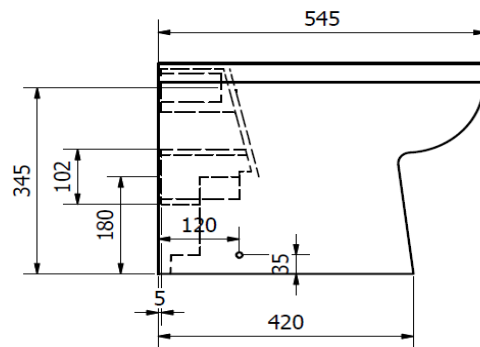

SOFT CLOSE SEAT WITH QUICK RELEASE TOP FIX HINGE

BOX SIZES :- WC PAN = 380 X 450 X 630 mm / CISTERN = 155 X 430 X 390 mm

**LIFESTYLE BTW PAN & SEAT**

ILLUSTRATION: LIFESTYLE BTW PAN

CODE: BTW PAN - POT729LS

SOFT CLOSE SEAT - POT731LS

COLOUR: WHITE

WEIGHT: WC PAN SEAT

NET: 24 KG 1.4 KG

GROSS: 25 KG 1.6 KG

STANDARDS: BS EN 997 WCs  
BS 3402NOTES:  
VITREOUS CHINA  
WATER SAVING 6/4 LITRE FLUSH  
SOFT CLOSE SEAT WITH QUICK RELEASE TOP FIX HINGE

BOX SIZES :- WC PAN = 380 X 420 X 570 mm

**LIFESTYLE COMFORT HEIGHT BTW PAN & SEAT**

ILLUSTRATION: LIFESTYLE COMFORT HEIGHT BTW PAN

CODE: BTW PAN - POT730LS

SOFT CLOSE SEAT - POT731LS

COLOUR: WHITE

<b>WEIGHT:</b>	<b>WC PAN</b>	<b>SEAT</b>
<b>NET:</b>	<b>24 KG</b>	<b>1.4 KG</b>
<b>GROSS:</b>	<b>25 KG</b>	<b>1.6 KG</b>

 STANDARDS: BS EN 997 WCs  
BS 3402

**NOTES:**  
 VITREOUS CHINA  
 WATER SAVING 6/4 LITRE FLUSH  
 SOFT CLOSE SEAT WITH QUICK RELEASE TOP FIX HINGE

BOX SIZES :- WC PAN = 380 X 470 X 570 mm