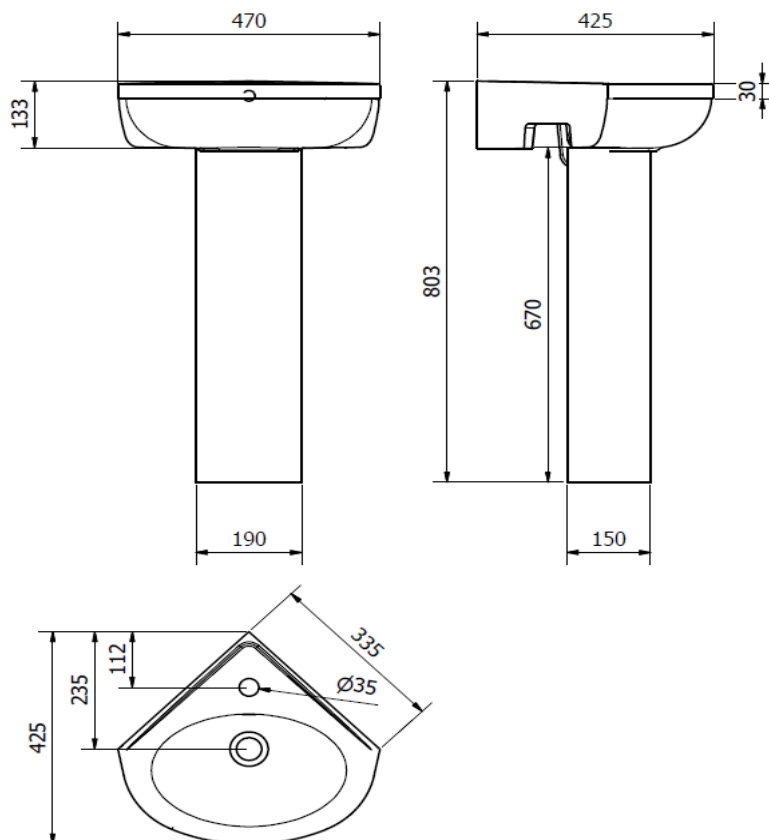

CE

15
EN 14688:2006
Wash Basin
Made of Ceramic

NOTES:

VITREOUS CHINA

1 TAP HOLE

BOX SIZES :- BASIN = 530 X 430 X 230 mm

LIFESTYLE 360mm 2 TH BASIN & PED

ILLUSTRATION: LIFESTYLE 360 2 TH BASIN & PED

LIFESTYLE 450mm 2 TH BASIN & PED

ILLUSTRATION: LIFESTYLE 450 2 TH BASIN & PED

CODE: 450 2 TH BASIN - POT734LS
PEDESTAL - POT721LS

COLOUR: WHITE

WEIGHT:	BASIN	PED
NET:	6.0 KG	10.0 KG
GROSS:	7.0 KG	12.0 KG

STANDARDS: BS EN 14688
BS EN 31
BS 3402NOTES:
VITREOUS CHINA
2 TAP HOLE

BOX SIZES :- BASIN = 310 X 210 X 470 mm

LIFESTYLE 480mm 1 TH CORNER BASIN & PED

ILLUSTRATION: LIFESTYLE 480 1 TH CORNER BASIN & PED

CODE: 480 1 TH BASIN - POT735LS
PEDESTAL - POT721LS

COLOUR: WHITE

WEIGHT:	BASIN	PED
NET:	10.0 KG	10.0 KG
GROSS:	11.0 KG	12.0 KG

STANDARDS: BS EN 14688
BS EN 31
BS 3402NOTES:
VITREOUS CHINA
1 TAP HOLE

BOX SIZES :- BASIN = 200 X 410 X 410 mm