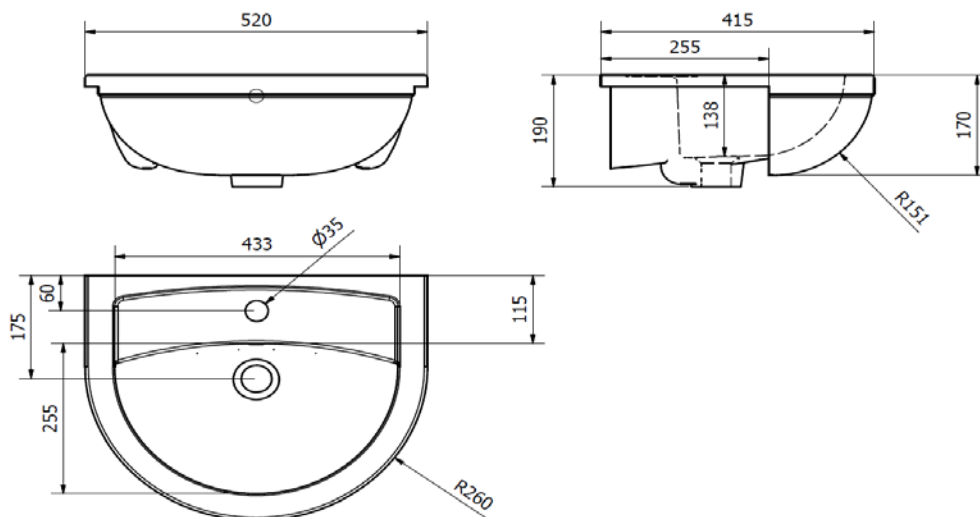

WEIGHT:	BASIN	PED	SEMI- PED
NET:	10.0 KG	10.0 KG	6.0 KG
GROSS:	11.0 KG	12.0 KG	7.0 KG
STANDARDS:	BS EN 14688 BS EN 31 BS 3402		

NOTES:
VITREOUS CHINA
1 TAP HOLE

BASIN & PED

SEMI - PED

BOX SIZES :- BASIN = 470 X 390 X 210 mm, PED = 200 X 180 X 710, SEMI PED = 330 X 265 X 220

LIFESTYLE 520mm 1 TH SEMI-RECESSED BASIN

ILLUSTRATION: LIFESTYLE 520 1 TH SEMI-RECESSED BASIN

CODE: 520 1 TH SEMI-RECESSED BASIN - POT732LS

COLOUR: WHITE

WEIGHT: BASIN

NET: 13.0 KG

GROSS: 14.0 KG

STANDARDS: BS EN 14688
BS EN 31
BS 3402

CE

15
EN 14688:2006
Wash Basin
Made of Ceramic

NOTES:

VITREOUS CHINA

1 TAP HOLE

BOX SIZES :- BASIN = 530 X 430 X 230 mm

LIFESTYLE 360mm 2 TH BASIN & PED

ILLUSTRATION: LIFESTYLE 360 2 TH BASIN & PED

BOX SIZES :- BASIN = 310 X 210 X 470 mm

LIFESTYLE 480mm 1 TH CORNER BASIN & PED

ILLUSTRATION: LIFESTYLE 480 1 TH CORNER BASIN & PED

CODE: 480 1 TH BASIN - POT735LS
PEDESTAL - POT721LS

COLOUR: WHITE

WEIGHT:	BASIN	PED
NET:	10.0 KG	10.0 KG
GROSS:	11.0 KG	12.0 KG