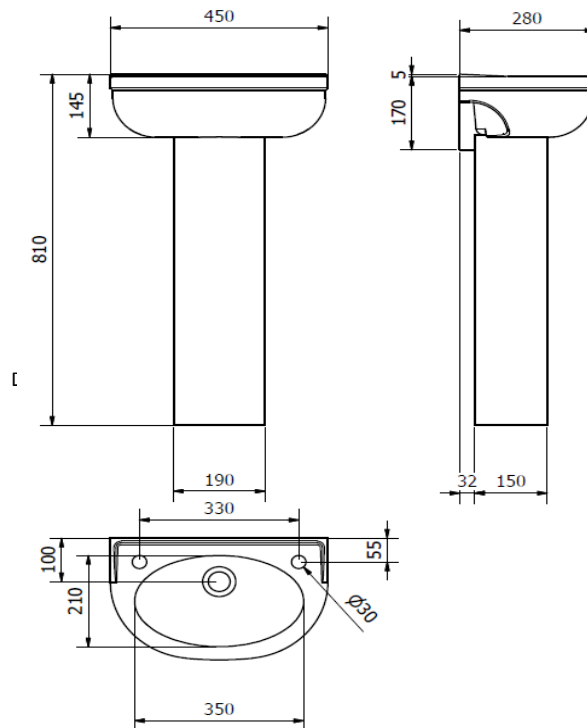

CE

15
EN 14688:2006
Wash Basin
Made of Ceramic

NOTES:

VITREOUS CHINA

1 TAP HOLE

BOX SIZES :- BASIN = 530 X 430 X 230 mm

LIFESTYLE 360mm 2 TH BASIN & PED

ILLUSTRATION: LIFESTYLE 360 2 TH BASIN & PED

CODE: 360 2 TH BASIN - POT733LS
PEDESTAL - POT721LS

COLOUR: WHITE

WEIGHT:	BASIN	PED
NET:	6.0 KG	10.0 KG
GROSS:	7.0 KG	12.0 KG

STANDARDS: BS EN 14688
BS EN 31
BS 3402

NOTES:
VITREOUS CHINA
2 TAP HOLE

BOX SIZES :- BASIN = 370 X 270 X 175 mm

BOX SIZES :- BASIN = 310 X 210 X 470 mm

LIFESTYLE 480mm 1 TH CORNER BASIN & PED

ILLUSTRATION: LIFESTYLE 480 1 TH CORNER BASIN & PED

CODE: 480 1 TH BASIN - POT735LS
PEDESTAL - POT721LS

COLOUR: WHITE

WEIGHT:	BASIN	PED
NET:	10.0 KG	10.0 KG
GROSS:	11.0 KG	12.0 KG

STANDARDS: BS EN 14688
BS EN 31
BS 3402NOTES:
VITREOUS CHINA
1 TAP HOLE

BOX SIZES :- BASIN = 200 X 410 X 410 mm