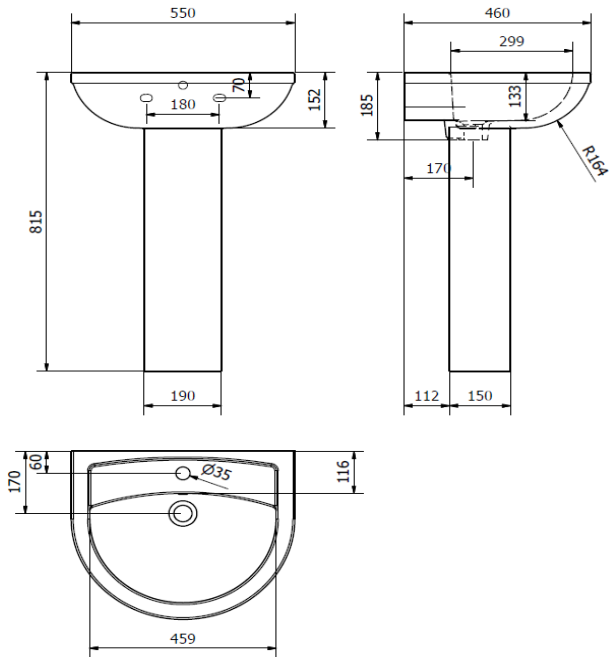

WEIGHT:	BASIN	PED	SEMI- PED
NET:	14.0 KG	10.0 KG	6.0 KG
GROSS:	15.0 KG	12.0 KG	7.0 KG
STANDARDS:	BS EN 14688 BS EN 31 BS 3402		

NOTES:
VITREOUS CHINA
1 TAP HOLE

BASIN & PED

SEMI - PED

BOX SIZES :- BASIN = 560 X 470 X 240 mm, PED = 200 X 180 X 710, SEMI PED = 330 X 265 X 220

WEIGHT:	BASIN	PED	SEMI- PED
NET:	12.0 KG	10.0 KG	6.0 KG
GROSS:	13.0 KG	12.0 KG	7.0 KG

STANDARDS: BS EN 14688
BS EN 31
BS 3402

NOTES:
VITREOUS CHINA
1 TAP HOLE

BASIN & PED

SEMI - PED

BOX SIZES :- BASIN = 520 X 430 X 210 mm, PED = 200 X 180 X 710, SEMI PED = 330 X 265 X 220