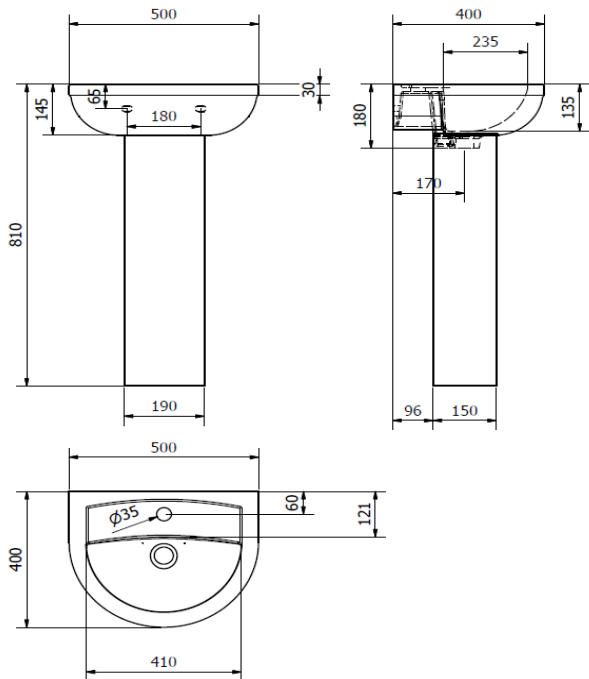

WEIGHT:	BASIN	PED	SEMI- PED
NET:	14.0 KG	10.0 KG	6.0 KG
GROSS:	15.0 KG	12.0 KG	7.0 KG
STANDARDS:	BS EN 14688 BS EN 31 BS 3402		

NOTES:
VITREOUS CHINA
1 TAP HOLE

BASIN & PED

SEMI - PED

BOX SIZES :- BASIN = 560 X 470 X 240 mm, PED = 200 X 180 X 710, SEMI PED = 330 X 265 X 220

WEIGHT:	BASIN	PED	SEMI- PED
NET:	12.0 KG	10.0 KG	6.0 KG
GROSS:	13.0 KG	12.0 KG	7.0 KG

STANDARDS: BS EN 14688
BS EN 31
BS 3402

NOTES:
VITREOUS CHINA
1 TAP HOLE

BASIN & PED

SEMI - PED

BOX SIZES :- BASIN = 520 X 430 X 210 mm, PED = 200 X 180 X 710, SEMI PED = 330 X 265 X 220

WEIGHT:	BASIN	PED	SEMI- PED
NET:	10.0 KG	10.0 KG	6.0 KG
GROSS:	11.0 KG	12.0 KG	7.0 KG
STANDARDS:	BS EN 14688 BS EN 31 BS 3402		

NOTES:
VITREOUS CHINA
1 TAP HOLE

BASIN & PED

SEMI - PED

BOX SIZES :- BASIN = 470 X 390 X 210 mm, PED = 200 X 180 X 710, SEMI PED = 330 X 265 X 220