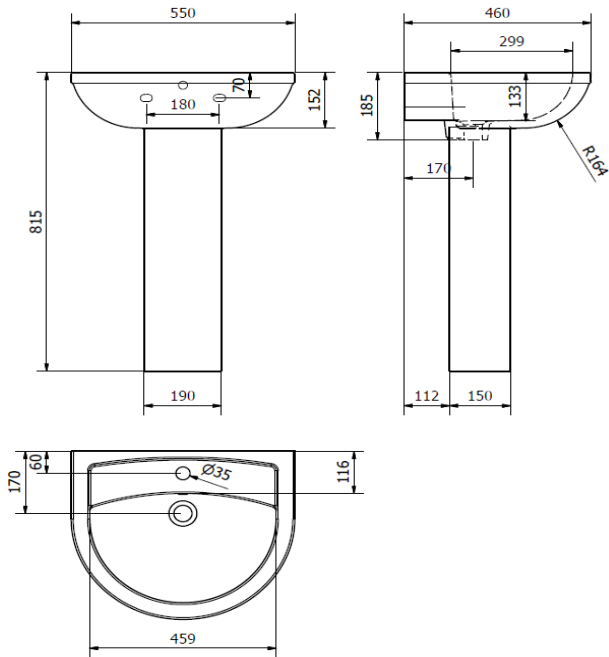

WEIGHT:	BASIN	PED	SEMI- PED
NET:	14.0 KG	10.0 KG	6.0 KG
GROSS:	15.0 KG	12.0 KG	7.0 KG
STANDARDS:	BS EN 14688 BS EN 31 BS 3402		

NOTES:
VITREOUS CHINA
1 TAP HOLE

BASIN & PED

SEMI - PED

BOX SIZES :- BASIN = 560 X 470 X 240 mm, PED = 200 X 180 X 710, SEMI PED = 330 X 265 X 220

WEIGHT:	BASIN	PED	SEMI- PED
NET:	12.0 KG	10.0 KG	6.0 KG
GROSS:	13.0 KG	12.0 KG	7.0 KG

STANDARDS: BS EN 14688
BS EN 31
BS 3402

NOTES:
VITREOUS CHINA
1 TAP HOLE

BASIN & PED

SEMI - PED

BOX SIZES :- BASIN = 520 X 430 X 210 mm, PED = 200 X 180 X 710, SEMI PED = 330 X 265 X 220

BOX SIZES :- BASIN = 310 X 210 X 470 mm

LIFESTYLE 480mm 1 TH CORNER BASIN & PED

ILLUSTRATION: LIFESTYLE 480 1 TH CORNER BASIN & PED

CODE: 480 1 TH BASIN - POT735LS
PEDESTAL - POT721LS

COLOUR: WHITE

WEIGHT:	BASIN	PED
NET:	10.0 KG	10.0 KG
GROSS:	11.0 KG	12.0 KG