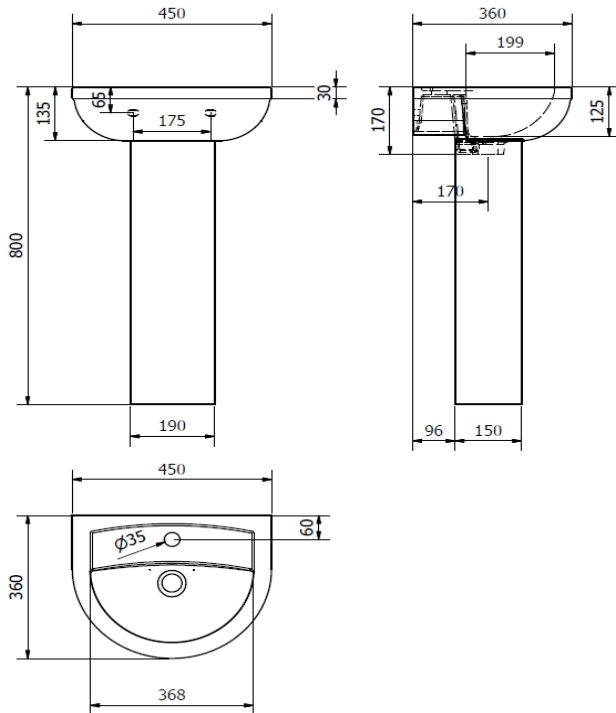

WEIGHT:	BASIN	PED	SEMI- PED
NET:	12.0 KG	10.0 KG	6.0 KG
GROSS:	13.0 KG	12.0 KG	7.0 KG

STANDARDS: BS EN 14688
BS EN 31
BS 3402

NOTES:
VITREOUS CHINA
1 TAP HOLE

BASIN & PED

SEMI - PED

BOX SIZES :- BASIN = 520 X 430 X 210 mm, PED = 200 X 180 X 710, SEMI PED = 330 X 265 X 220

WEIGHT:	BASIN	PED	SEMI- PED
NET:	14.0 KG	10.0 KG	6.0 KG
GROSS:	15.0 KG	12.0 KG	7.0 KG
STANDARDS:	BS EN 14688 BS EN 31 BS 3402		

NOTES:
VITREOUS CHINA
1 TAP HOLE

BASIN & PED

SEMI - PED

BOX SIZES :- BASIN = 560 X 470 X 240 mm, PED = 200 X 180 X 710, SEMI PED = 330 X 265 X 220

WEIGHT:	BASIN	PED	SEMI- PED
NET:	10.0 KG	10.0 KG	6.0 KG
GROSS:	11.0 KG	12.0 KG	7.0 KG
STANDARDS:	BS EN 14688 BS EN 31 BS 3402		

NOTES:
VITREOUS CHINA
1 TAP HOLE

BASIN & PED

SEMI - PED

BOX SIZES :- BASIN = 470 X 390 X 210 mm, PED = 200 X 180 X 710, SEMI PED = 330 X 265 X 220

CE

15
EN 14688:2006
Wash Basin
Made of Ceramic

NOTES:

VITREOUS CHINA

1 TAP HOLE

BOX SIZES :- BASIN = 530 X 430 X 230 mm

LIFESTYLE 360mm 2 TH BASIN & PED

ILLUSTRATION: LIFESTYLE 360 2 TH BASIN & PED