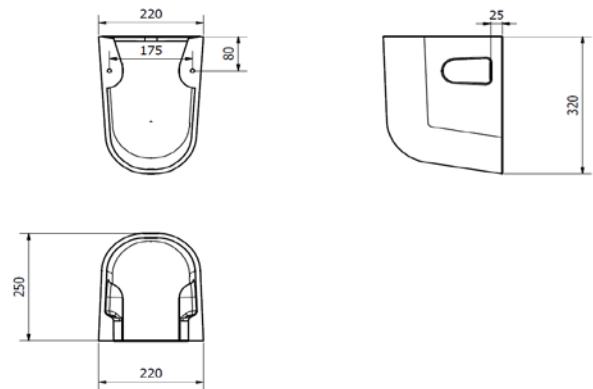

WEIGHT:	BASIN	PED	SEMI- PED
NET:	14.0 KG	10.0 KG	6.0 KG
GROSS:	15.0 KG	12.0 KG	7.0 KG
STANDARDS:	BS EN 14688 BS EN 31 BS 3402		

NOTES:
VITREOUS CHINA
1 TAP HOLE

BASIN & PED

SEMI - PED

BOX SIZES :- BASIN = 560 X 470 X 240 mm, PED = 200 X 180 X 710, SEMI PED = 330 X 265 X 220

WEIGHT:	BASIN	PED	SEMI- PED
NET:	10.0 KG	10.0 KG	6.0 KG
GROSS:	11.0 KG	12.0 KG	7.0 KG
STANDARDS:	BS EN 14688 BS EN 31 BS 3402		

NOTES:
VITREOUS CHINA
1 TAP HOLE

BASIN & PED

SEMI - PED

BOX SIZES :- BASIN = 470 X 390 X 210 mm, PED = 200 X 180 X 710, SEMI PED = 330 X 265 X 220

LIFESTYLE 520mm 1 TH SEMI-RECESSED BASIN

ILLUSTRATION: LIFESTYLE 520 1 TH SEMI-RECESSED BASIN

CODE: 520 1 TH SEMI-RECESSED BASIN - POT732LS

COLOUR: WHITE

WEIGHT: BASIN

NET: 13.0 KG

GROSS: 14.0 KG

STANDARDS: BS EN 14688
BS EN 31
BS 3402

CE

15
EN 14688:2006
Wash Basin
Made of Ceramic

NOTES:

VITREOUS CHINA

1 TAP HOLE

BOX SIZES :- BASIN = 530 X 430 X 230 mm

LIFESTYLE 360mm 2 TH BASIN & PED

ILLUSTRATION: LIFESTYLE 360 2 TH BASIN & PED