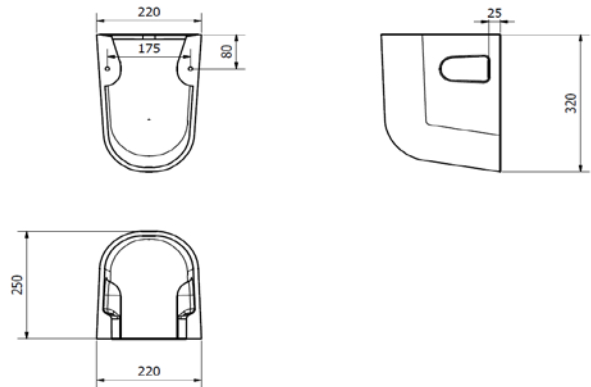

WEIGHT:	BASIN	PED	SEMI- PED
NET:	14.0 KG	10.0 KG	6.0 KG
GROSS:	15.0 KG	12.0 KG	7.0 KG
STANDARDS:	BS EN 14688 BS EN 31 BS 3402		

NOTES:
VITREOUS CHINA
1 TAP HOLE

BASIN & PED

SEMI - PED

BOX SIZES :- BASIN = 560 X 470 X 240 mm, PED = 200 X 180 X 710, SEMI PED = 330 X 265 X 220

WEIGHT:	BASIN	PED	SEMI- PED
NET:	12.0 KG	10.0 KG	6.0 KG
GROSS:	13.0 KG	12.0 KG	7.0 KG

STANDARDS: BS EN 14688
BS EN 31
BS 3402

NOTES:
VITREOUS CHINA
1 TAP HOLE

BASIN & PED

SEMI - PED

BOX SIZES :- BASIN = 520 X 430 X 210 mm, PED = 200 X 180 X 710, SEMI PED = 330 X 265 X 220