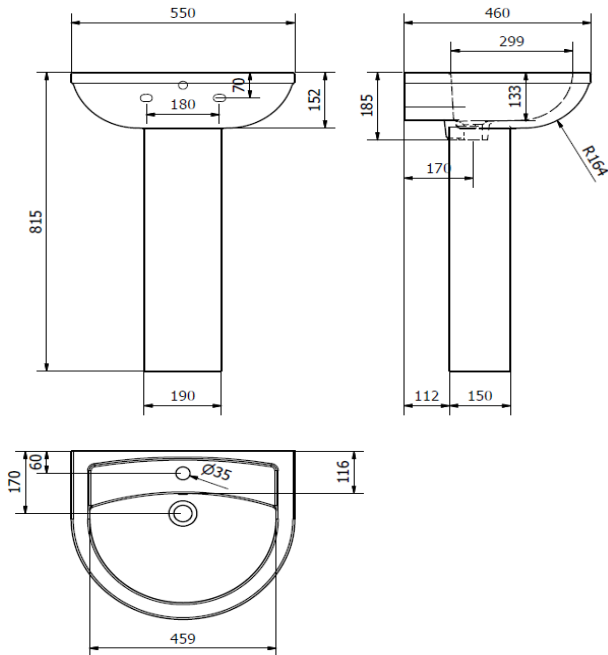

WEIGHT:	BASIN	PED	SEMI- PED
NET:	14.0 KG	10.0 KG	6.0 KG
GROSS:	15.0 KG	12.0 KG	7.0 KG
STANDARDS:	BS EN 14688 BS EN 31 BS 3402		

NOTES:
VITREOUS CHINA
1 TAP HOLE

BASIN & PED

SEMI - PED

BOX SIZES :- BASIN = 560 X 470 X 240 mm, PED = 200 X 180 X 710, SEMI PED = 330 X 265 X 220

WEIGHT:	BASIN	PED	SEMI- PED
NET:	12.0 KG	10.0 KG	6.0 KG
GROSS:	13.0 KG	12.0 KG	7.0 KG

STANDARDS: BS EN 14688
BS EN 31
BS 3402

NOTES:
VITREOUS CHINA
1 TAP HOLE

BASIN & PED

SEMI - PED

BOX SIZES :- BASIN = 520 X 430 X 210 mm, PED = 200 X 180 X 710, SEMI PED = 330 X 265 X 220

WEIGHT:	BASIN	PED	SEMI- PED
NET:	10.0 KG	10.0 KG	6.0 KG
GROSS:	11.0 KG	12.0 KG	7.0 KG
STANDARDS:	BS EN 14688 BS EN 31 BS 3402		

NOTES:
VITREOUS CHINA
1 TAP HOLE

BASIN & PED

SEMI - PED

BOX SIZES :- BASIN = 470 X 390 X 210 mm, PED = 200 X 180 X 710, SEMI PED = 330 X 265 X 220