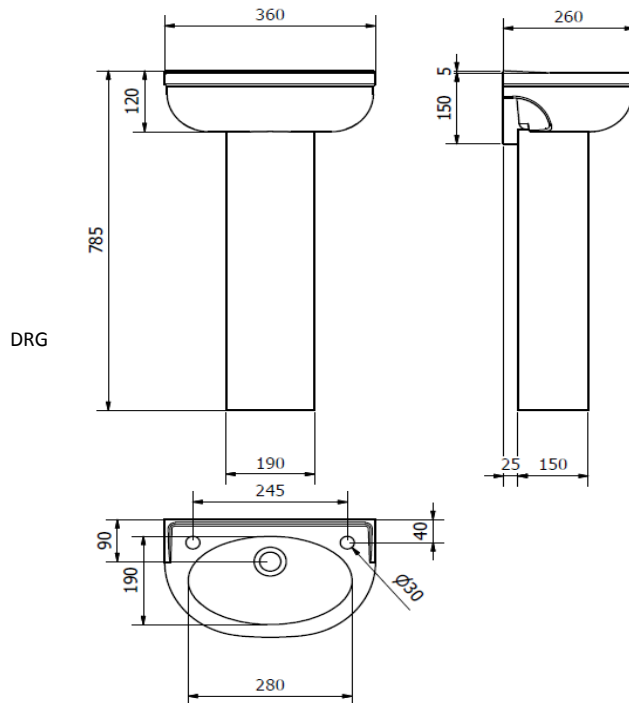

CE

15
EN 14688:2006
Wash Basin
Made of Ceramic

NOTES:

VITREOUS CHINA

1 TAP HOLE

BOX SIZES :- BASIN = 530 X 430 X 230 mm

LIFESTYLE 360mm 2 TH BASIN & PED

ILLUSTRATION: LIFESTYLE 360 2 TH BASIN & PED

CODE: 360 2 TH BASIN - POT733LS
PEDESTAL - POT721LS

COLOUR: WHITE

WEIGHT:	BASIN	PED
NET:	6.0 KG	10.0 KG
GROSS:	7.0 KG	12.0 KG

STANDARDS: BS EN 14688
BS EN 31
BS 3402

NOTES:
VITREOUS CHINA
2 TAP HOLE

BOX SIZES :- BASIN = 370 X 270 X 175 mm

LIFESTYLE 450mm 2 TH BASIN & PED

ILLUSTRATION: LIFESTYLE 450 2 TH BASIN & PED

CODE: 450 2 TH BASIN - POT734LS
PEDESTAL - POT721LS

COLOUR: WHITE

WEIGHT:	BASIN	PED
NET:	6.0 KG	10.0 KG
GROSS:	7.0 KG	12.0 KG

STANDARDS: BS EN 14688
BS EN 31
BS 3402NOTES:
VITREOUS CHINA
2 TAP HOLE

BOX SIZES :- BASIN = 310 X 210 X 470 mm

LIFESTYLE 480mm 1 TH CORNER BASIN & PED

ILLUSTRATION: LIFESTYLE 480 1 TH CORNER BASIN & PED

CODE: 480 1 TH BASIN - POT735LS
PEDESTAL - POT721LS

COLOUR: WHITE

WEIGHT:	BASIN	PED
NET:	10.0 KG	10.0 KG
GROSS:	11.0 KG	12.0 KG