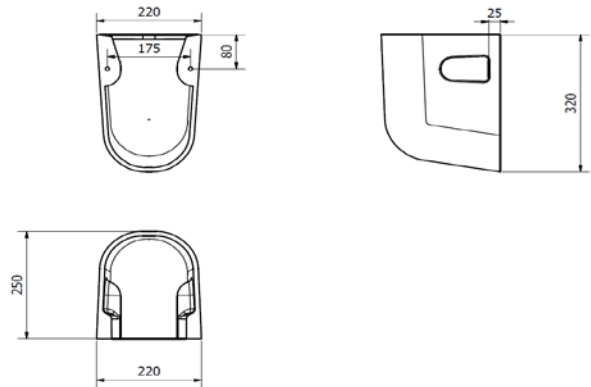

WEIGHT:	BASIN	PED	SEMI- PED
NET:	12.0 KG	10.0 KG	6.0 KG
GROSS:	13.0 KG	12.0 KG	7.0 KG

STANDARDS: BS EN 14688
BS EN 31
BS 3402

NOTES:
VITREOUS CHINA
1 TAP HOLE

BASIN & PED

SEMI - PED

BOX SIZES :- BASIN = 520 X 430 X 210 mm, PED = 200 X 180 X 710, SEMI PED = 330 X 265 X 220

WEIGHT:	BASIN	PED	SEMI- PED
NET:	14.0 KG	10.0 KG	6.0 KG
GROSS:	15.0 KG	12.0 KG	7.0 KG
STANDARDS:	BS EN 14688 BS EN 31 BS 3402		

NOTES:
VITREOUS CHINA
1 TAP HOLE

BASIN & PED

SEMI - PED

BOX SIZES :- BASIN = 560 X 470 X 240 mm, PED = 200 X 180 X 710, SEMI PED = 330 X 265 X 220

WEIGHT:	BASIN	PED	SEMI- PED
NET:	10.0 KG	10.0 KG	6.0 KG
GROSS:	11.0 KG	12.0 KG	7.0 KG
STANDARDS:	BS EN 14688 BS EN 31 BS 3402		

NOTES:
VITREOUS CHINA
1 TAP HOLE

BASIN & PED

SEMI - PED

BOX SIZES :- BASIN = 470 X 390 X 210 mm, PED = 200 X 180 X 710, SEMI PED = 330 X 265 X 220

CE

15
EN 14688:2006
Wash Basin
Made of Ceramic

NOTES:

VITREOUS CHINA

1 TAP HOLE

BOX SIZES :- BASIN = 530 X 430 X 230 mm

LIFESTYLE 360mm 2 TH BASIN & PED

ILLUSTRATION: LIFESTYLE 360 2 TH BASIN & PED