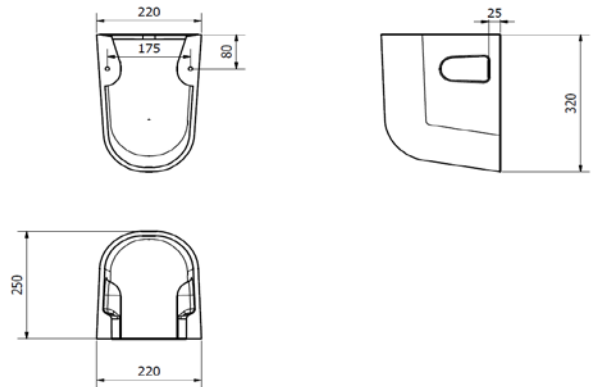

WEIGHT:	BASIN	PED	SEMI- PED
NET:	14.0 KG	10.0 KG	6.0 KG
GROSS:	15.0 KG	12.0 KG	7.0 KG
STANDARDS:	BS EN 14688 BS EN 31 BS 3402		

NOTES:
VITREOUS CHINA
1 TAP HOLE

BASIN & PED

SEMI - PED

BOX SIZES :- BASIN = 560 X 470 X 240 mm, PED = 200 X 180 X 710, SEMI PED = 330 X 265 X 220

WEIGHT:	BASIN	PED	SEMI- PED
NET:	12.0 KG	10.0 KG	6.0 KG
GROSS:	13.0 KG	12.0 KG	7.0 KG

STANDARDS: BS EN 14688
BS EN 31
BS 3402

NOTES:
VITREOUS CHINA
1 TAP HOLE

BASIN & PED

SEMI - PED

BOX SIZES :- BASIN = 520 X 430 X 210 mm, PED = 200 X 180 X 710, SEMI PED = 330 X 265 X 220

BOX SIZES :- BASIN = 310 X 210 X 470 mm

LIFESTYLE 480mm 1 TH CORNER BASIN & PED

ILLUSTRATION: LIFESTYLE 480 1 TH CORNER BASIN & PED

CODE: 480 1 TH BASIN - POT735LS
PEDESTAL - POT721LS

COLOUR: WHITE

WEIGHT:	BASIN	PED
NET:	10.0 KG	10.0 KG
GROSS:	11.0 KG	12.0 KG