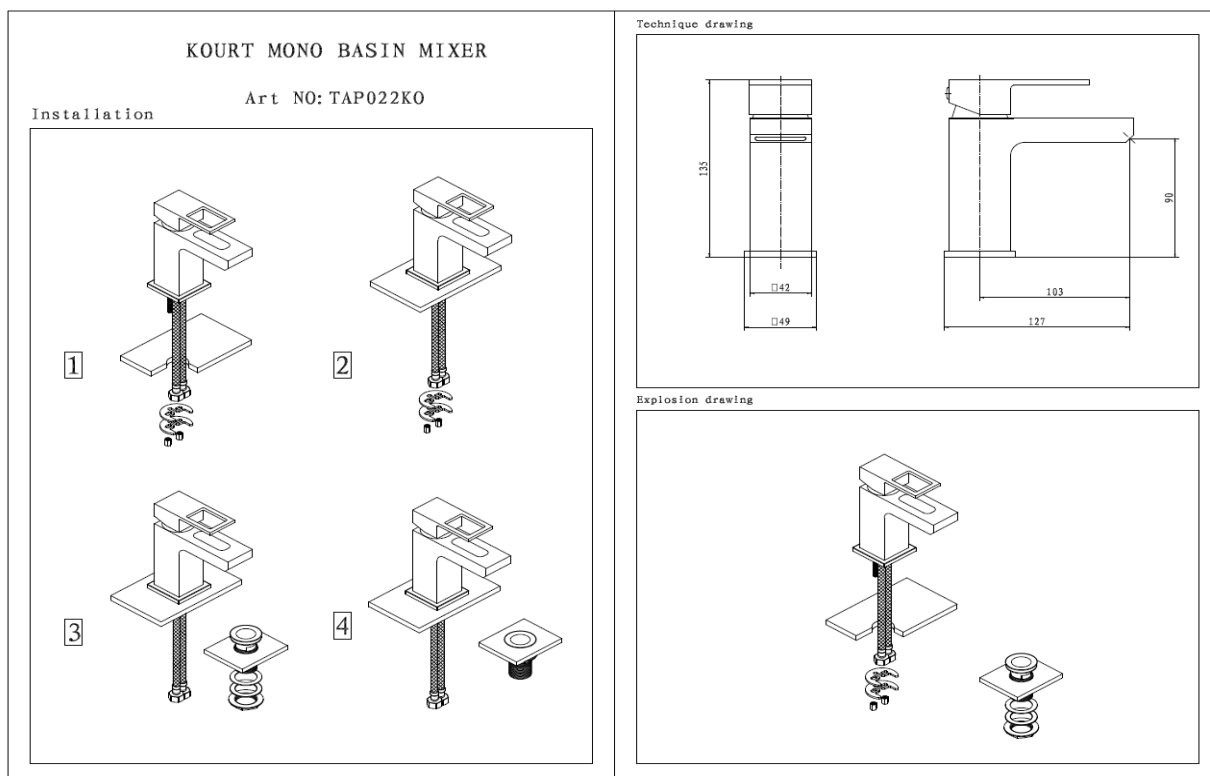

NOTES: SUPPLIED WITH CLICK WASTE  
1/2" BSP FLEXI HOSES  
CERAMIC DISC CARTRIDGE TECHNOLOGY

Flow Rate: L.P

0.2bar	0.5bar	1bar	2bar	3bar
3.6L/min	5.2L/min	7.2L/min	10L/min	12.2L/min

**BOX SIZE 220 x 150 x 90 mm**

### TAP023KO- KOURT BATH SHOWER MIXER

ILLUSTRATION: KOURT BATH SHOWER MIXER

BAR CODE: 5060168228567

COLOUR: CHROME PLATE

WEIGHT:

NET 2.62 kg (tap only)

GROSS 3.33 KG

STANDARDS: BS EN 200

NOTES: SHOWER HOSE AND HAND SET  
3/4" BSP CONNECTIONS  
CERAMIC DISC TECHNOLOGY  
WALL BRACKET

Flow Rate: L.P

0.2bar	0.5bar	1bar	2bar	3bar
11.7L/min	16.3L/min	22L/min	30.2L/min	

BOX SIZE 250 x 160 x 220 mm

Explosion drawing

**BOX SIZE 250 x 160 x 210 mm**