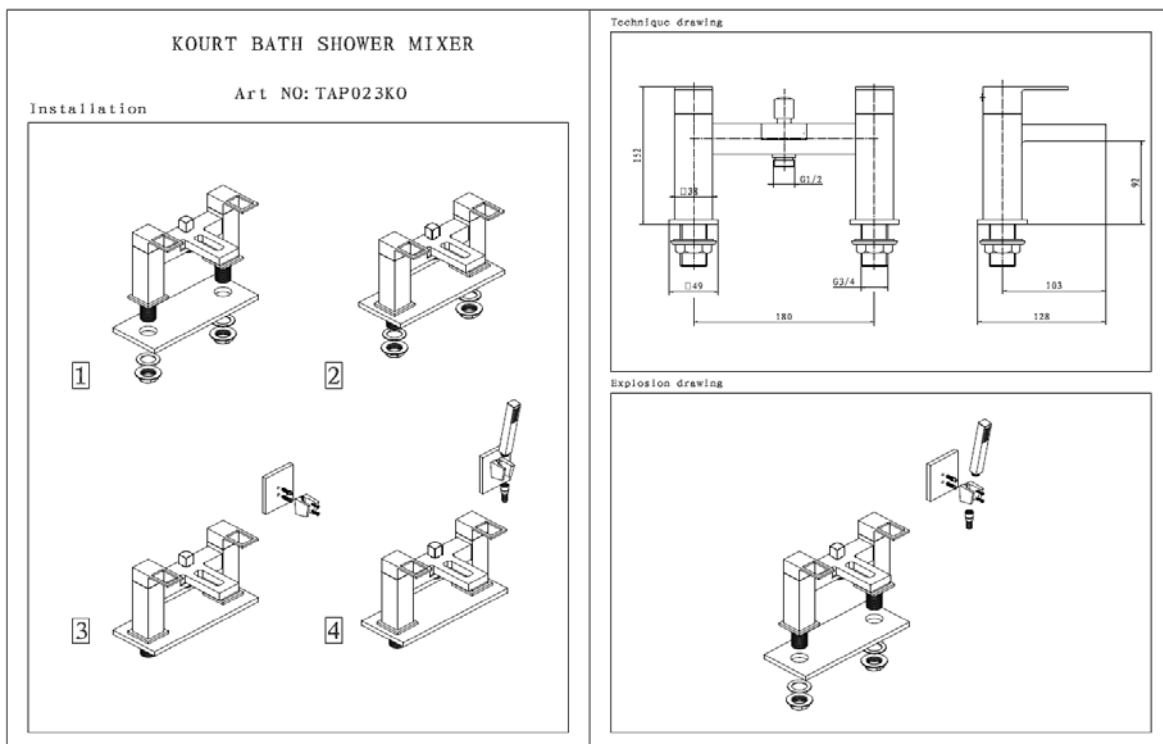

### TAP023KO- KOURT BATH SHOWER MIXER

ILLUSTRATION: KOURT BATH SHOWER MIXER

BAR CODE: 5060168228567

COLOUR: CHROME PLATE

WEIGHT:

NET 2.62 kg (tap only)

GROSS 3.33 KG

STANDARDS: BS EN 200

NOTES: SHOWER HOSE AND HAND SET  
3/4" BSP CONNECTIONS  
CERAMIC DISC TECHNOLOGY  
WALL BRACKET

Flow Rate: L.P

0.2bar	0.5bar	1bar	2bar	3bar
11.7L/min	16.3L/min	22L/min	30.2L/min	

BOX SIZE 250 x 160 x 220 mm

**TAP024KO- KOURT BATH FILLER**

**ILLUSTRATION: KOURT BATH FILLER**

**BAR CODE: 5060168228574**

**COLOUR: CHROME PLATE**

**WEIGHT:**

**NET 2.4 kg**

**GROSS 2.7 kg**

**STANDARDS: BS EN 200**

Explosion drawing

**BOX SIZE 250 x 160 x 210 mm**