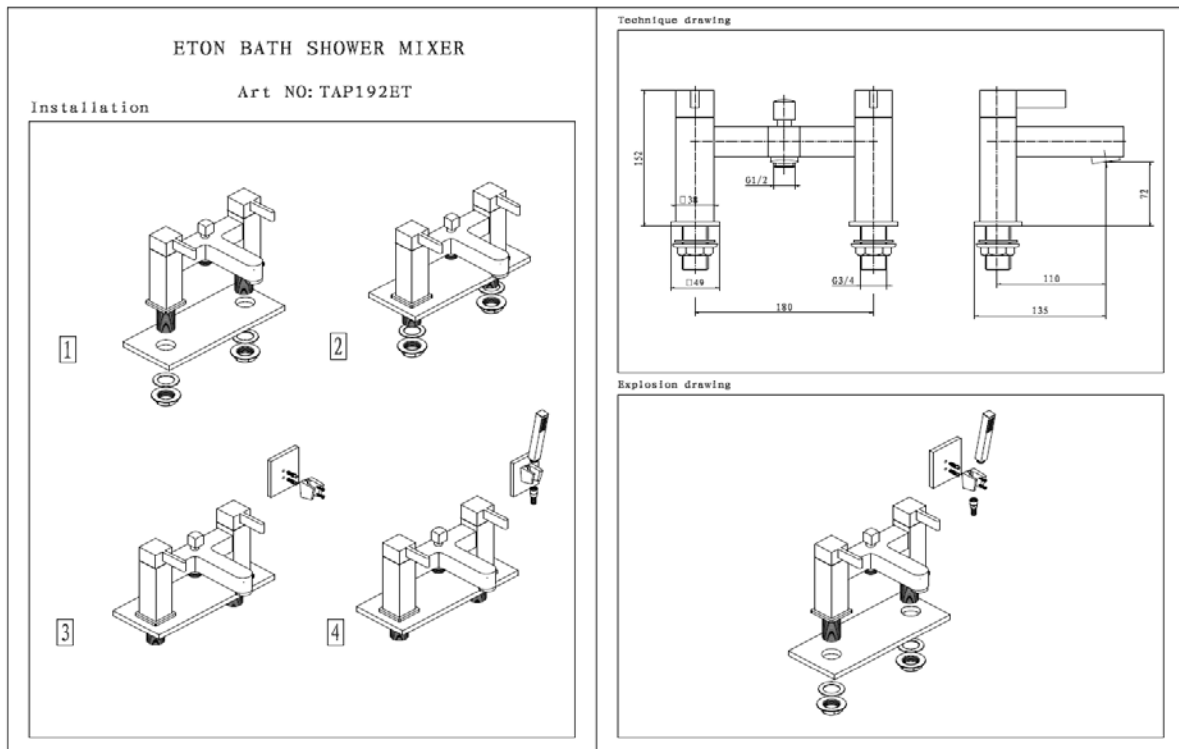

WEIGHT:

NET 2.59 kg (tap only)

GROSS 3.28 kg

STANDARDS: BS EN 200

NOTES: SHOWER HOSE AND HAND SET
3/4" BSP CONNECTIONS
CERAMIC DISC TECHNOLOGY
WALL BRACKET

Flow Rate: M.P

0.2bar	0.5bar	1bar	2bar	3bar
7.3L/min	10L/min	13.5L/min	18.9L/min	22.9L/min

BOX SIZE 250 x 210 x 155 mm

TAP193ET- ETON BATH FILLER

ILLUSTRATION: ETON BATH FILLER

BAR CODE: 5055681405724

COLOUR: CHROME PLATE

WEIGHT:

NET 2.43 kg

GROSS 2.71 kg

STANDARDS: BS EN 200

NOTES:

**3/4" BSP CONNECTIONS
CERAMIC DISC TECHNOLOGY**

Flow Rate: M.P

0.2bar	0.5bar	1bar	2bar	3bar
7.3L/min	10L/min	13.5L/min	18.9L/min	22.9L/min

ETON BATH FILLER
Art NO: TAP193ET

Installation

Technique drawing

Explosion drawing

BOX SIZE 250 x 210 x 155 mm