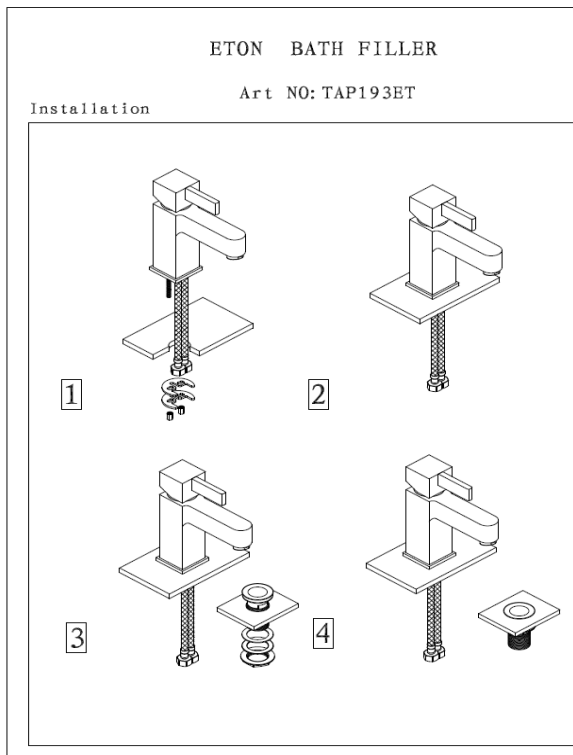

TAP190ET- ETON MONO BASIN MIXER MINI WITH CLICK WASTE

ILLUSTRATION: ETON MONO BASIN MIXER MINI

BAR CODE: 5055681405717

COLOUR: CHROME PLATE

WEIGHT:

NET 0.7 kg (tap only)

GROSS 1.32 kg

STANDARDS: BS EN 200

NOTES: SUPPLIED WITH CLICK WASTE
1/2" BSP FLEXI HOSES
CERAMIC DISC CARTRIDGE TECHNOLOGY

Flow Rate: L.P

0.2bar	0.5bar	1bar	2bar	3bar
2.3L/min	3.6L/min	4.6L/min	6.8L/min	8.4L/min

BOX SIZE 220 x 150 x 90 mm

WEIGHT:

NET 2.59 kg (tap only)

GROSS 3.28 kg

STANDARDS: BS EN 200

NOTES: SHOWER HOSE AND HAND SET
3/4" BSP CONNECTIONS
CERAMIC DISC TECHNOLOGY
WALL BRACKET

Flow Rate: M.P

0.2bar	0.5bar	1bar	2bar	3bar
7.3L/min	10L/min	13.5L/min	18.9L/min	22.9L/min

Technique drawing

Explosion drawing

BOX SIZE 250 x 210 x 155 mm