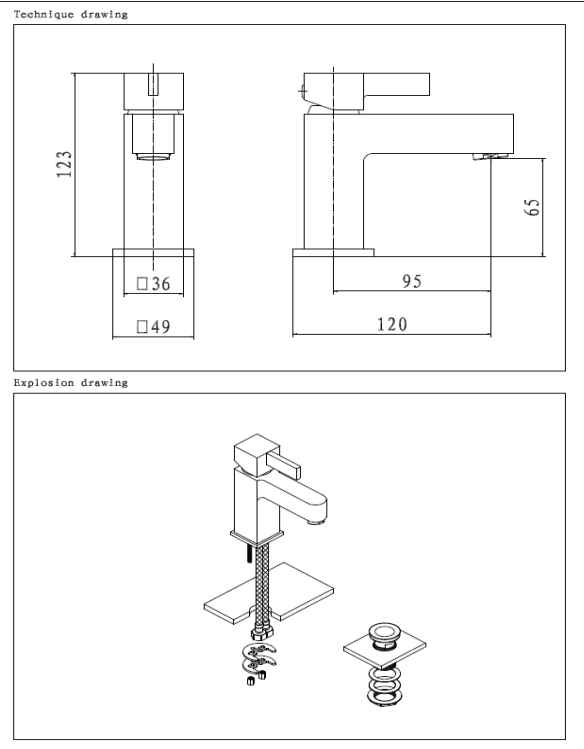

TAP190ET- ETON MONO BASIN MIXER MINI WITH CLICK WASTE

ILLUSTRATION: ETON MONO BASIN MIXER MINI

BAR CODE: 5055681405717

COLOUR: CHROME PLATE

WEIGHT:

NET 0.7 kg (tap only)

GROSS 1.32 kg

STANDARDS: BS EN 200

NOTES: SUPPLIED WITH CLICK WASTE
1/2" BSP FLEXI HOSES
CERAMIC DISC CARTRIDGE TECHNOLOGY

Flow Rate: L.P

0.2bar	0.5bar	1bar	2bar	3bar
2.3L/min	3.6L/min	4.6L/min	6.8L/min	8.4L/min

BOX SIZE 220 x 150 x 90 mm

WEIGHT:

NET 2.59 kg (tap only)

GROSS 3.28 kg

STANDARDS: BS EN 200

NOTES: SHOWER HOSE AND HAND SET
3/4" BSP CONNECTIONS
CERAMIC DISC TECHNOLOGY
WALL BRACKET

Flow Rate: M.P

0.2bar	0.5bar	1bar	2bar	3bar
7.3L/min	10L/min	13.5L/min	18.9L/min	22.9L/min

Technique drawing

Explosion drawing

BOX SIZE 250 x 210 x 155 mm