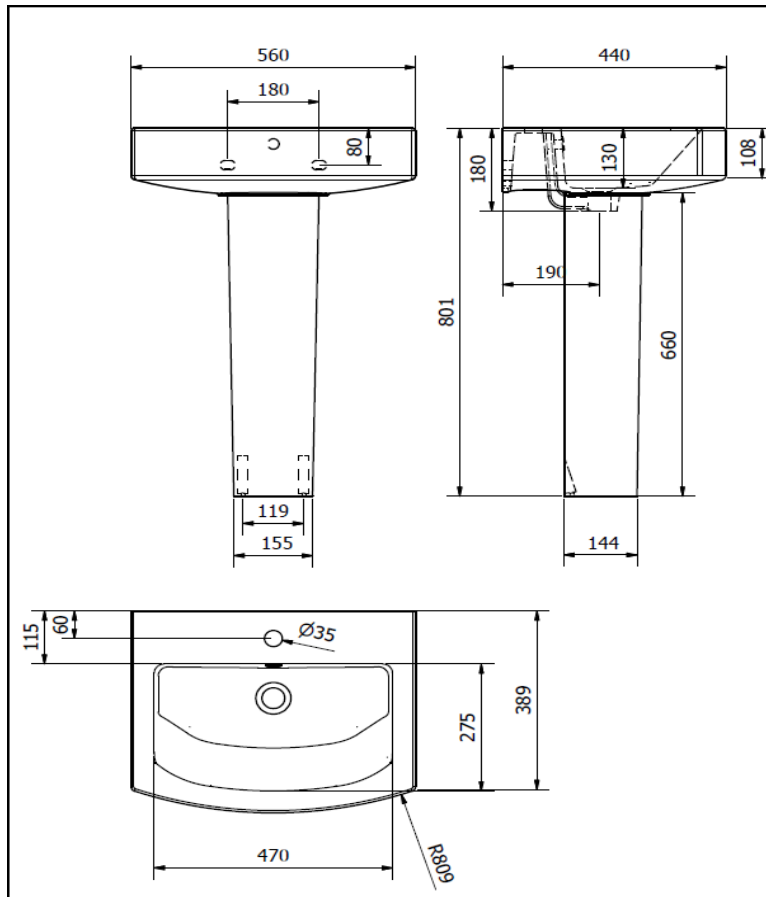

EMBRACE 550mm 1 T.H BASIN AND PED

ILLUSTRATION: EMBRACE BASIN AND PEDESTAL

CODE: 550 BASIN - POT141EB
PEDESTAL - POT142EB

COLOUR: WHITE

WEIGHT:	BASIN	PED
NET:	17.5 KG	11.5 KG
GROSS:	18.5 KG	12 KG

STANDARDS: BS EN 14688
BS EN 31
BS 3402

NOTES:
VITREOUS CHINA
1 TAP HOLE

BOX SIZES :- BASIN = 580 X 470 X 190 mm / PEDESTAL = 720 X 210 X 190 mm